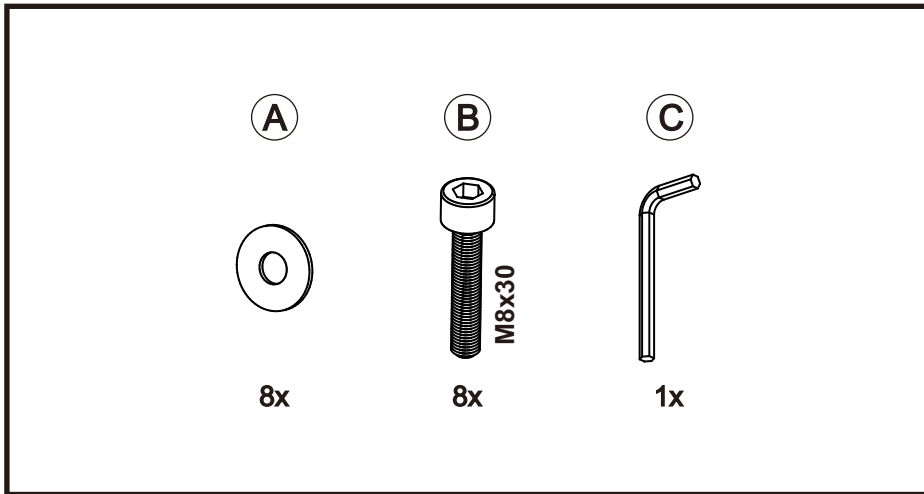

## ISLA .75M BAR TABLE

**4seasons**

*If you need extra help with the assembly or think there's a part missing please visit the support page at [4seasons.co.nz](http://4seasons.co.nz) or call us on 03 547 0770*