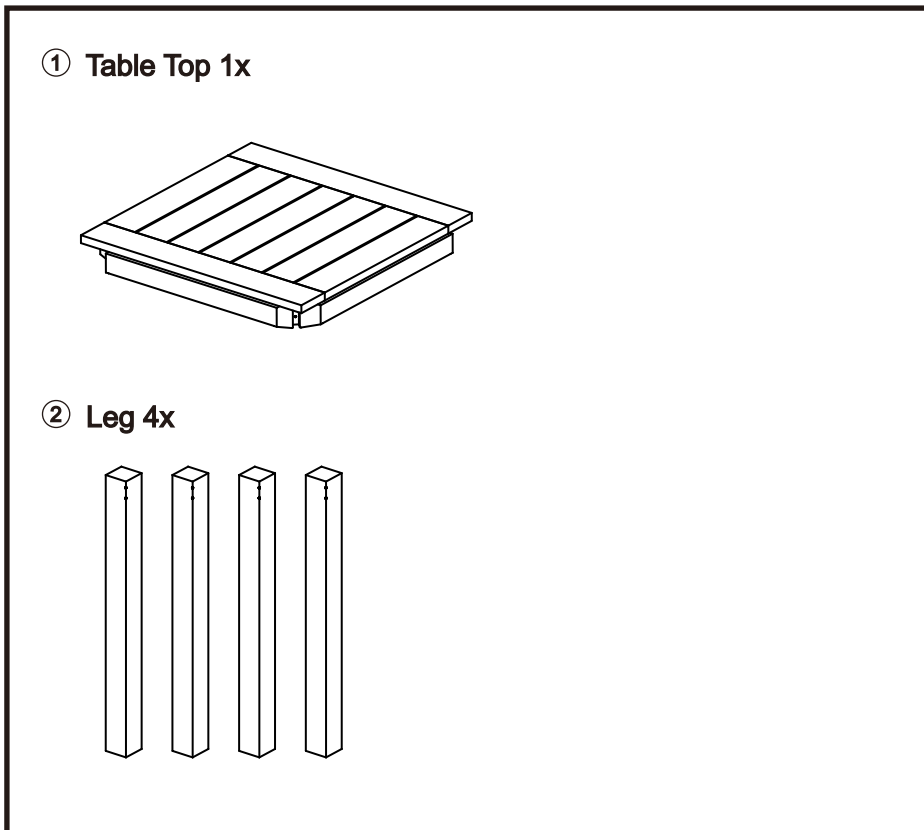

## ISLA .75M BAR TABLE

**4seasons**

*If you need extra help with the assembly or think there's a part missing please visit the support page at [4seasons.co.nz](http://4seasons.co.nz) or call us on 03 547 0770*