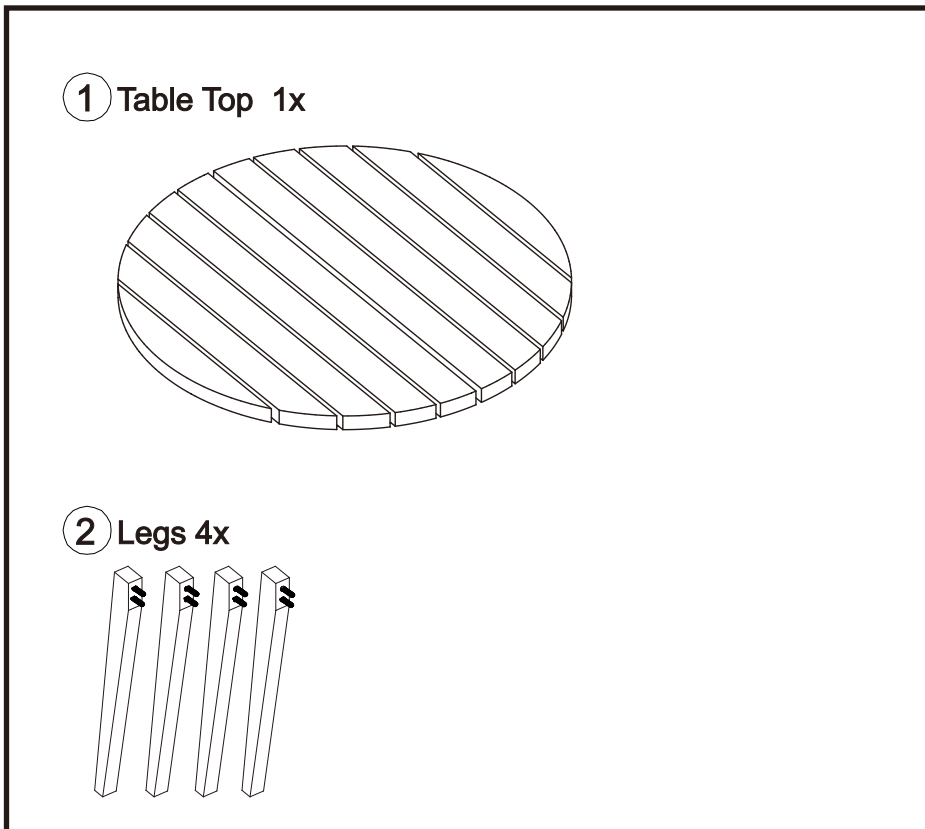

FELIZ SIDE TABLE

4seasons

If you need extra help with the assembly or think there's a part missing please visit the support page at 4seasons.co.nz or call us on 03 547 0770