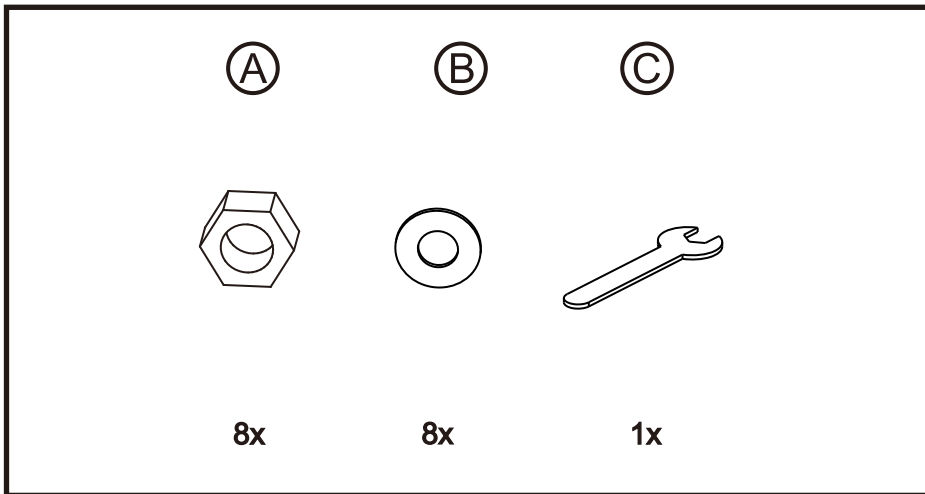

FELIZ SIDE TABLE

4seasons

If you need extra help with the assembly or think there's a part missing please visit the support page at 4seasons.co.nz or call us on 03 547 0770