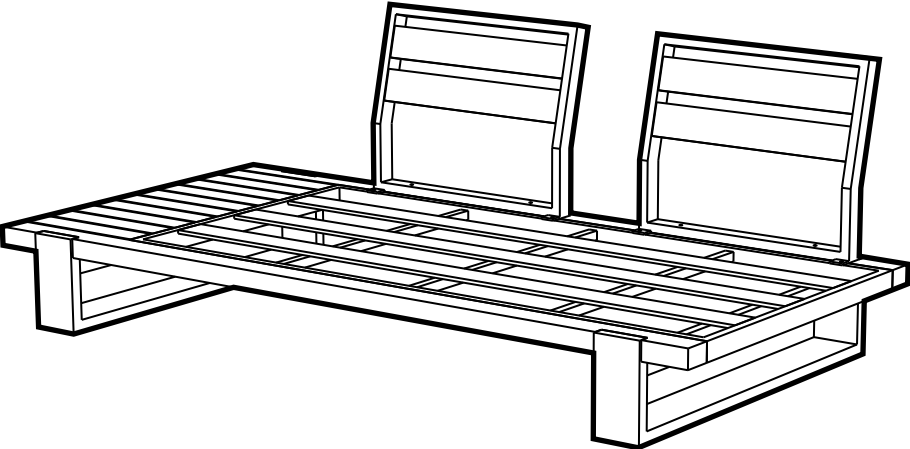

**DUNA RIGHT ARM SOFA**

If you need extra help with the assembly or think there's a part missing please visit the support page at [4seasons.co.nz](http://4seasons.co.nz) or call us on 03 547 0770