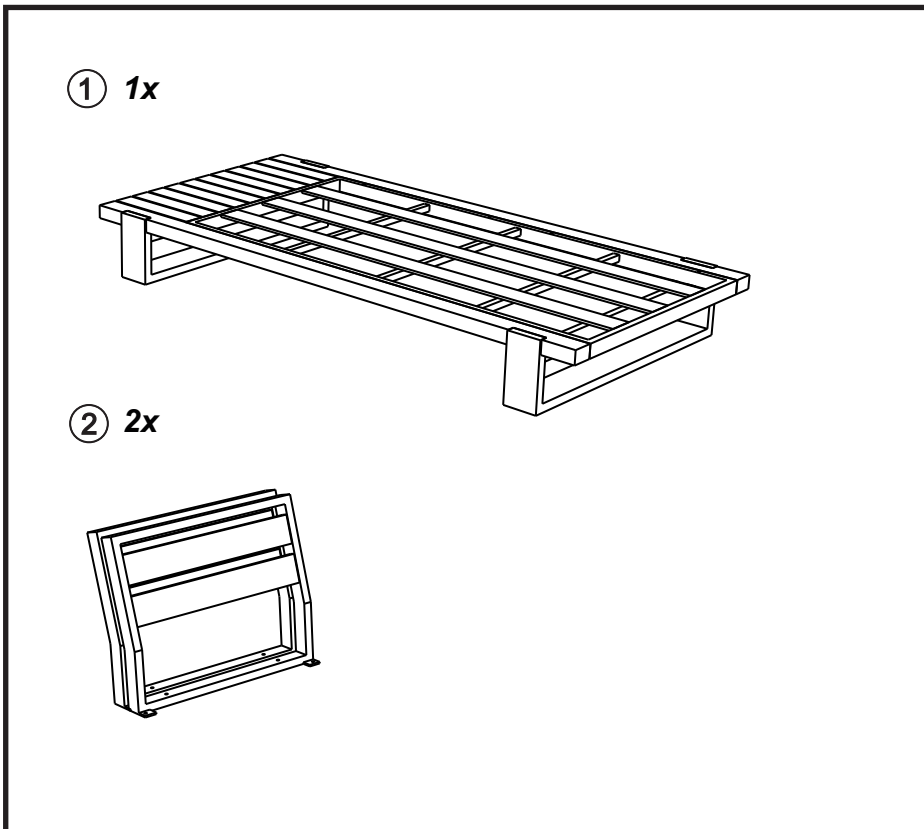

**DUNA RIGHT ARM SOFA**

If you need extra help with the assembly or think there's a part missing please visit the support page at [4seasons.co.nz](http://4seasons.co.nz) or call us on 03 547 0770