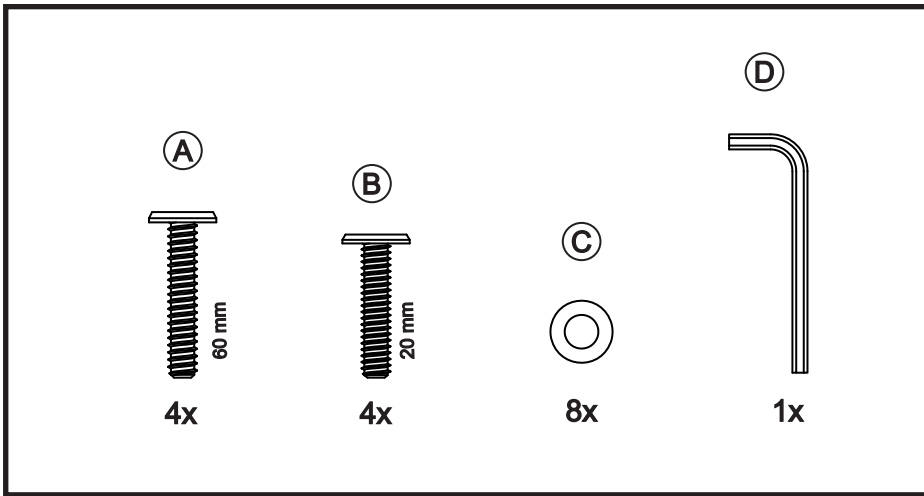

**DUNA RIGHT ARM SOFA**

If you need extra help with the assembly or think there's a part missing please visit the support page at [4seasons.co.nz](http://4seasons.co.nz) or call us on 03 547 0770