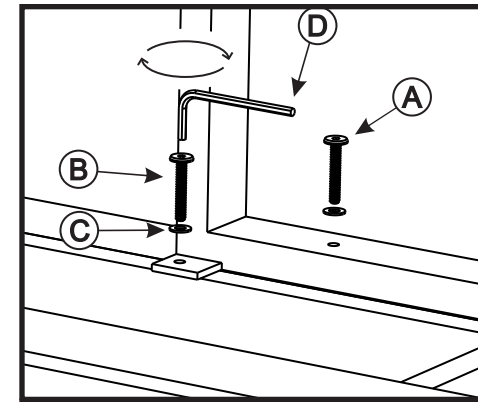

DUNA LEFT ARM SOFA

4seasons

If you need extra help with the assembly or think there's a part missing please visit the support page at 4seasons.co.nz or call us on 03 547 0770