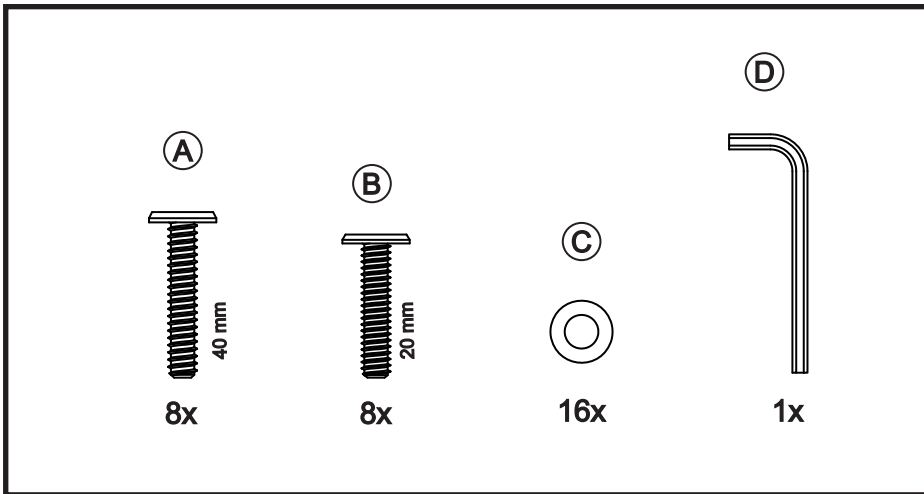

DUNA LEFT ARM SOFA

4seasons

If you need extra help with the assembly or think there's a part missing please visit the support page at 4seasons.co.nz or call us on 03 547 0770