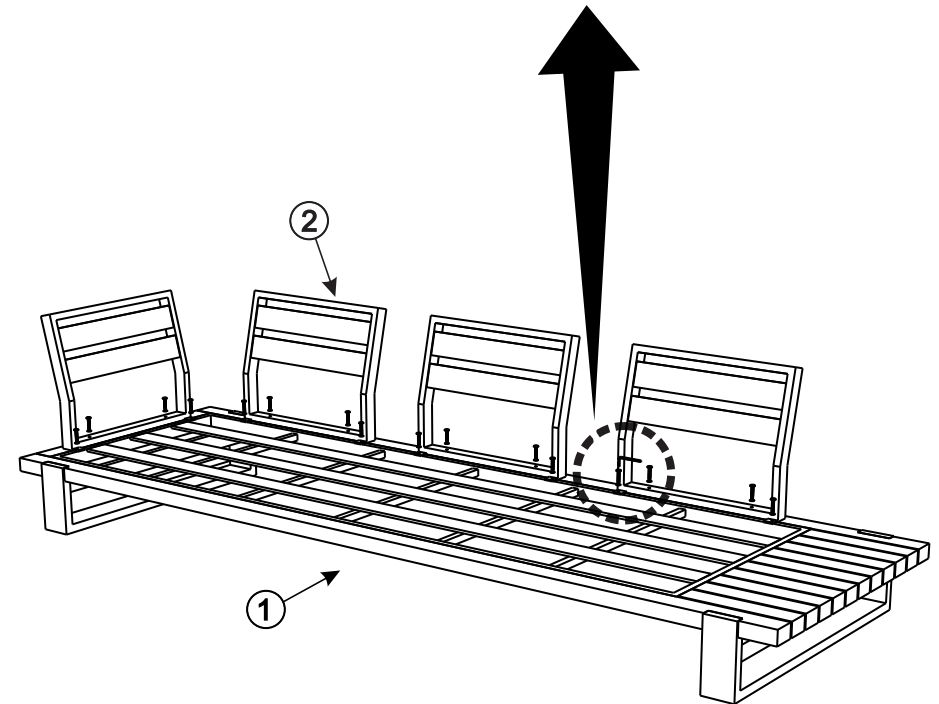

DUNA LEFT ARM SOFA

4seasons

If you need extra help with the assembly or think there's a part missing please visit the support page at 4seasons.co.nz or call us on 03 547 0770