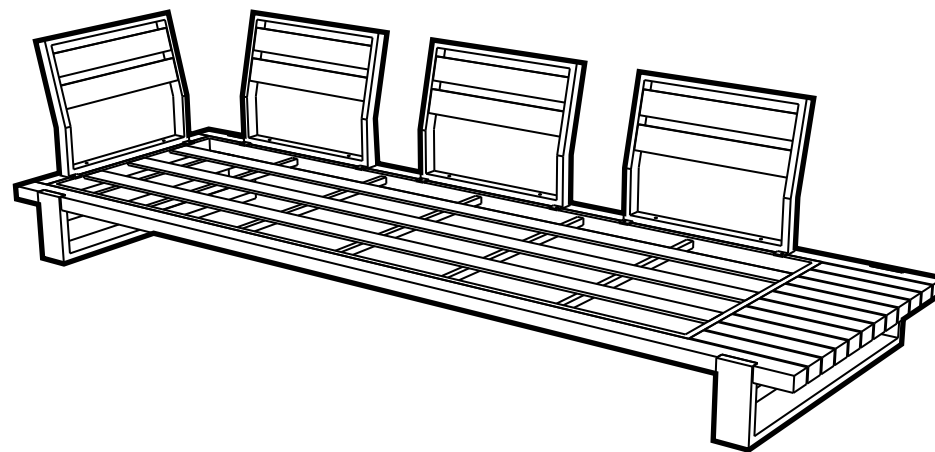

DUNA LEFT ARM SOFA

4seasons

If you need extra help with the assembly or think there's a part missing please visit the support page at 4seasons.co.nz or call us on 03 547 0770