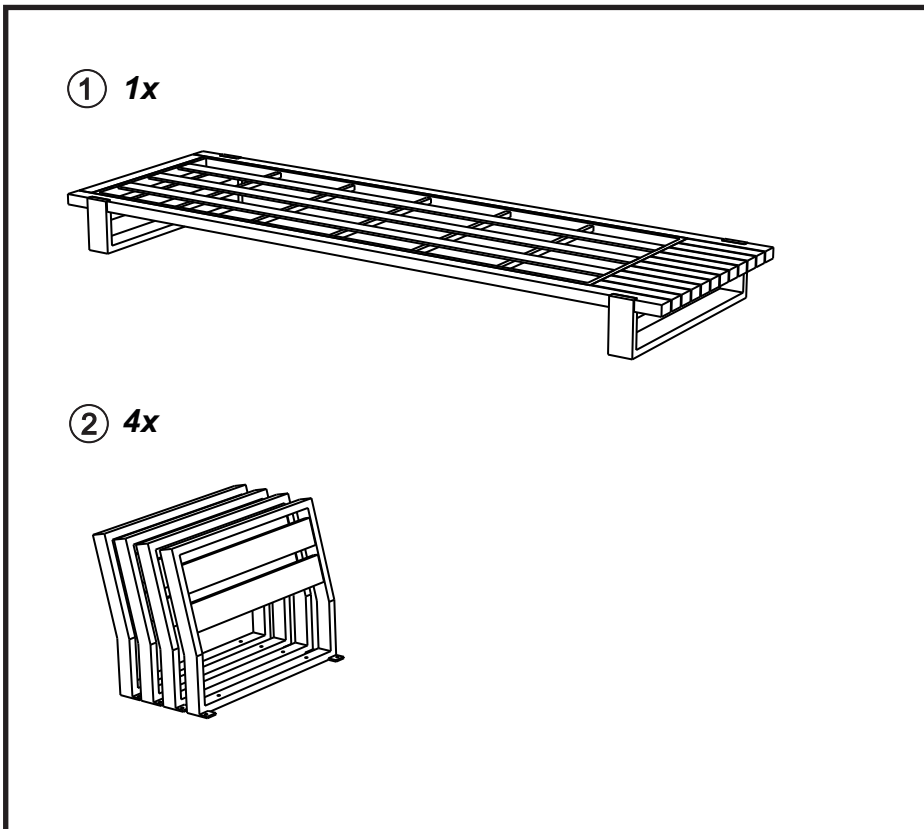

DUNA LEFT ARM SOFA

4seasons

If you need extra help with the assembly or think there's a part missing please visit the support page at 4seasons.co.nz or call us on 03 547 0770