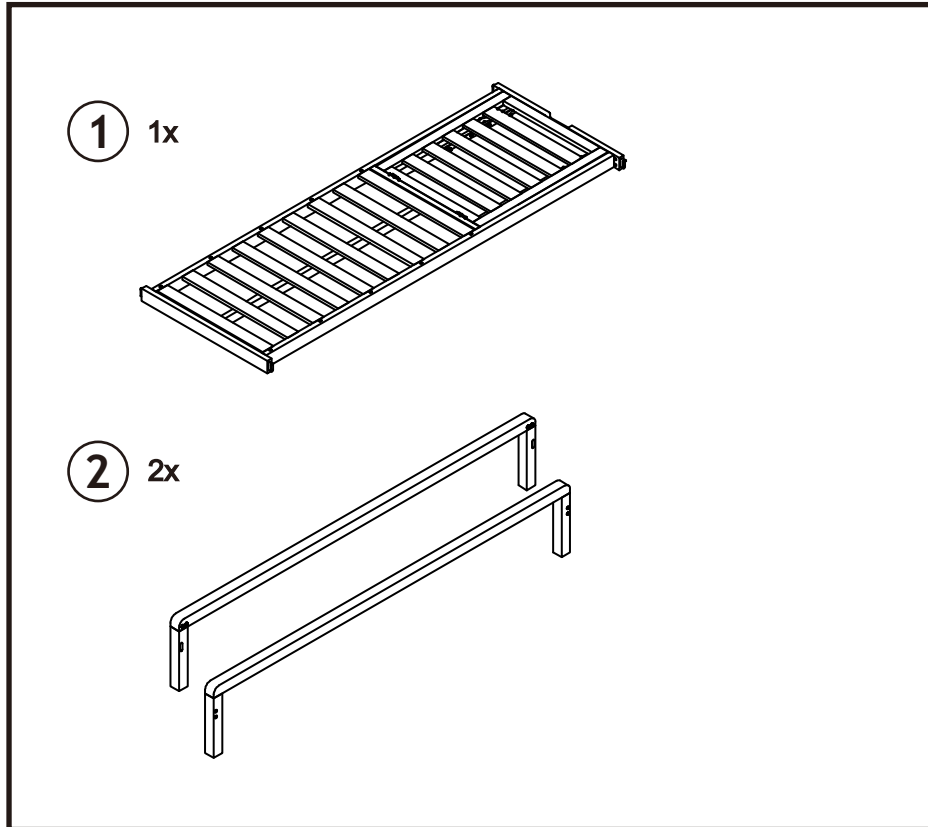

CALDENA SUN LOUNGER

4seasons

If you need extra help with the assembly or think there's a part missing please visit the support page at 4seasons.co.nz or call us on 03 547 0770