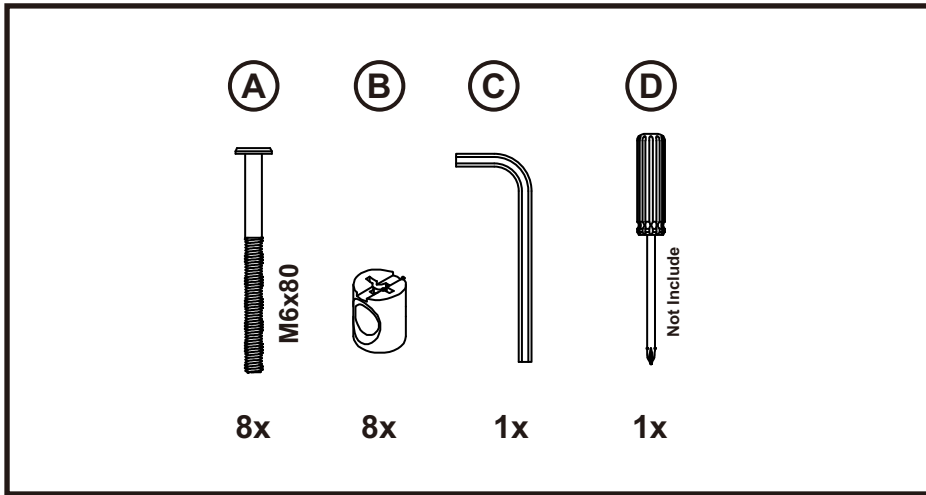

CALDENA SUN LOUNGER

4seasons

If you need extra help with the assembly or think there's a part missing please visit the support page at 4seasons.co.nz or call us on 03 547 0770