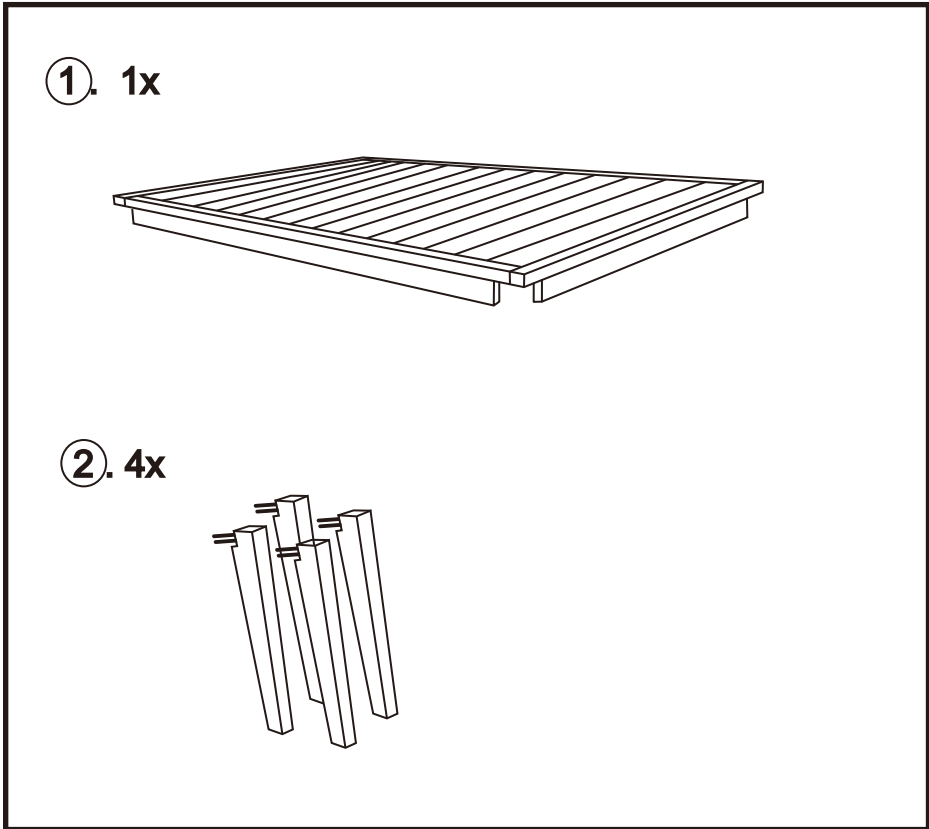

STEP 2

CALDENA COFFEE TABLE

If you need extra help with the assembly or think there's a part missing please visit the support page at 4seasons.co.nz or call us on 03 547 0770

STEP 1