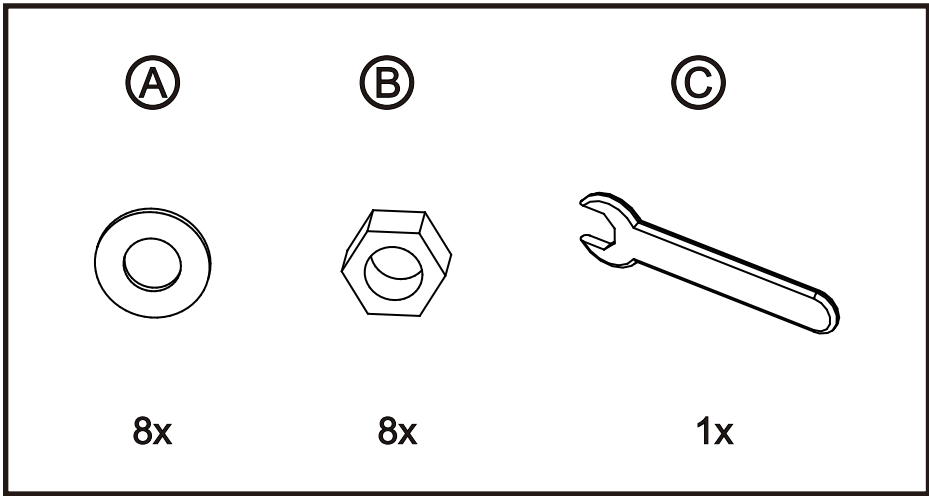

STEP 2

CALDENA COFFEE TABLE

If you need extra help with the assembly or think there's a part missing please visit the support page at 4seasons.co.nz or call us on 03 547 0770

STEP 1