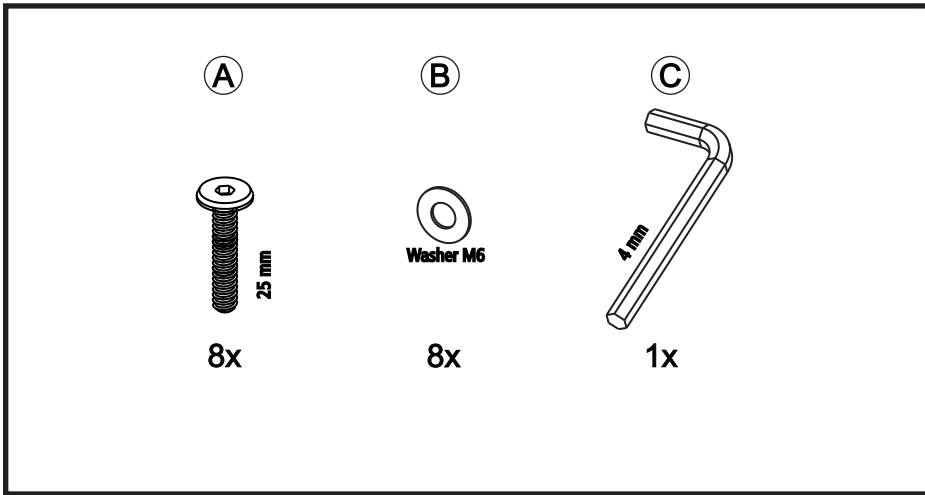

## BRISA 1.8M ROUND DINING TABLE

**4seasons**

*If you need extra help with the assembly or think there's a part missing please visit the support page at [4seasons.co.nz](http://4seasons.co.nz) or call us on 03 547 0770*