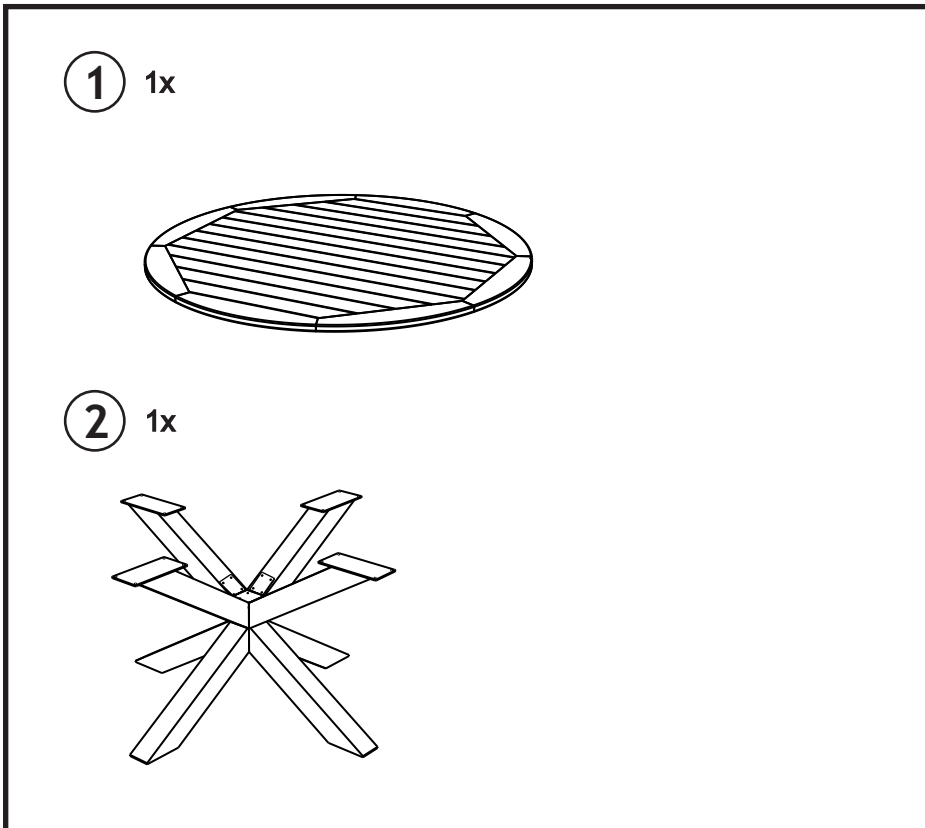

## BRISA 1.8M ROUND DINING TABLE

**4seasons**

*If you need extra help with the assembly or think there's a part missing please visit the support page at [4seasons.co.nz](http://4seasons.co.nz) or call us on 03 547 0770*