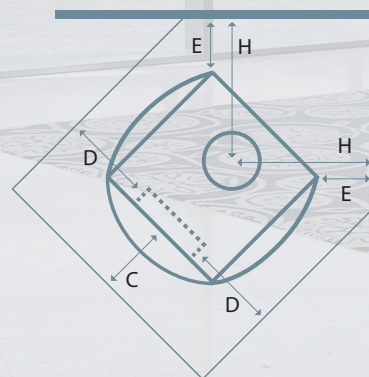

SPIRIT 550

The Spirit 550 is designed specially for large modern homes that need warm air circulating through a number of rooms. This sophisticated fire takes its design cues from the top European styles, with curved sides over the traditional square fire box.

With options of stainless steel or black sides to fit the surrounding décor, Spirit is the perfect wood fire when looks and performance need to go hand-in-hand.

Specifications

Estimated Peak Heat Output	19Kw
Max. Average Heat Output	10.2Kw
Weight	143kg
Colour	Black
Height	910mm
Width	605mm
Depth	530mm
Max Log Length	350mm
Min. to Combustible Walls (A)	230mm
Min. to Combustible walls (B)	245mm
Min. Ash Hearth (C)	300mm
Min. Door Opening to Edge of Ash Hearth (D)	200mm
Min. to Combustible Walls (E)	140mm
Flue Centre to Rear Wall (F)	351mm
Flue Centre to Side Wall (G)	549mm
Flue Centre to Corner Walls (H)	396mm
Emissions g/kg	0.9
Efficiency	69%