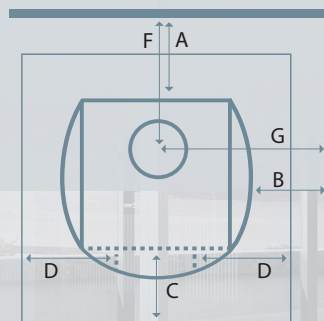

SPIRIT 550

The Spirit 550 is designed specially for large modern homes that need warm air circulating through a number of rooms. This sophisticated fire takes its design cues from the top European styles, with curved sides over the traditional square fire box.

With options of stainless steel or black sides to fit the surrounding décor, Spirit is the perfect wood fire when looks and performance need to go hand-in-hand.

Specifications

Estimated Peak Heat Output	19Kw
Max. Average Heat Output	10.2Kw
Weight	143kg
Colour	Black
Height	910mm
Width	605mm
Depth	530mm
Max Log Length	350mm
Min. to Combustible Walls (A)	230mm
Min. to Combustible walls (B)	245mm
Min. Ash Hearth (C)	300mm
Min. Door Opening to Edge of Ash Hearth (D)	200mm
Min. to Combustible Walls (E)	140mm
Flue Centre to Rear Wall (F)	351mm
Flue Centre to Side Wall (G)	549mm
Flue Centre to Corner Walls (H)	396mm
Emissions g/kg	0.9
Efficiency	69%