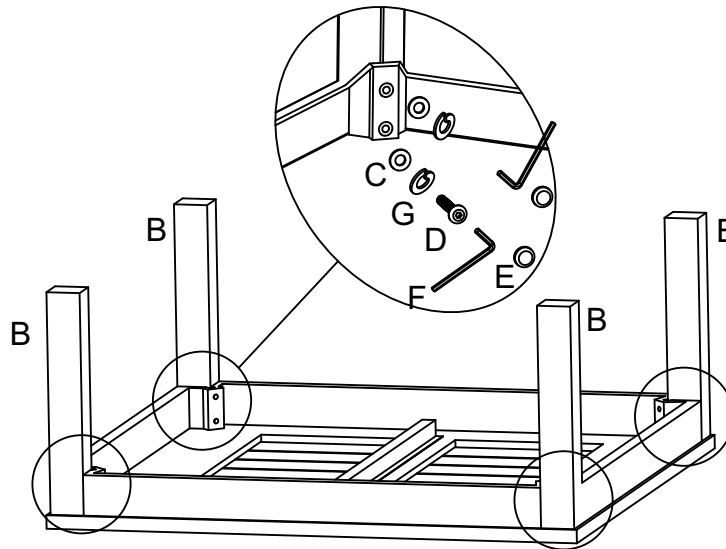

Assembly Instruction

If you need extra help with the assembly or think there's a part missing, please visit the support page at 4seasons.co.nz or call us on 03 547 0770.

Part List

Part code	Pictrue	Name	Qty
A		Table Rim	1
B		Table Leg	4
C		Washer	8
D		Bolt M6x45	8
E		Bolt Cover	8
F		Wrench	1
G		Spring Washer	8