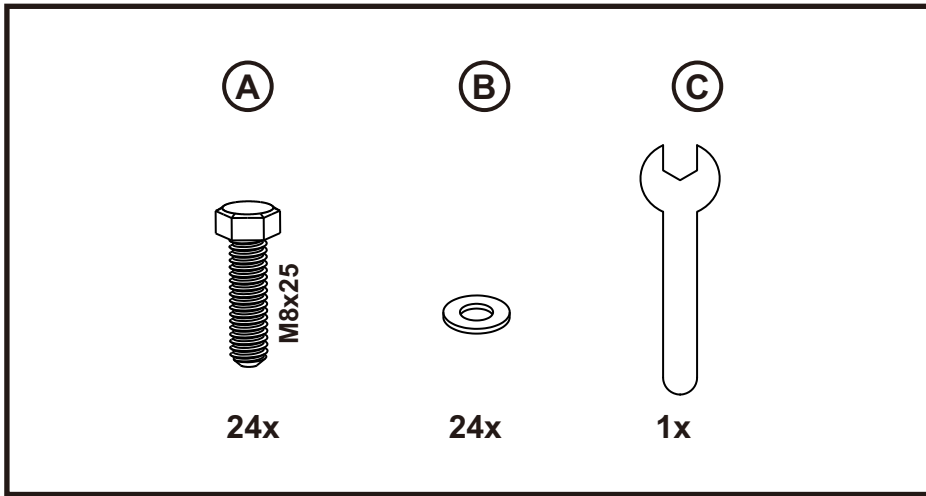

## DORADO 3 SEAT LEFT ARM SOFA

**4seasons**

If you need extra help with the assembly or think there's a part missing please visit the support page at [4seasons.co.nz](http://4seasons.co.nz) or call us on 03 547 0770