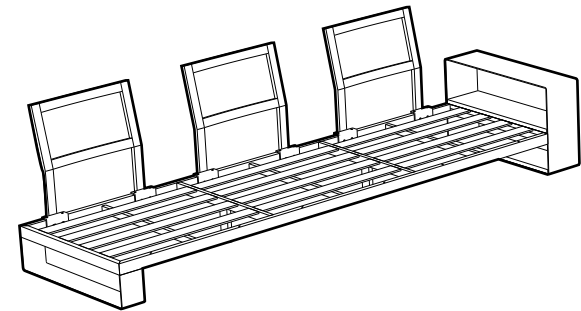

## DORADO 3 SEAT LEFT ARM SOFA

**4seasons**

If you need extra help with the assembly or think there's a part missing please visit the support page at [4seasons.co.nz](http://4seasons.co.nz) or call us on 03 547 0770