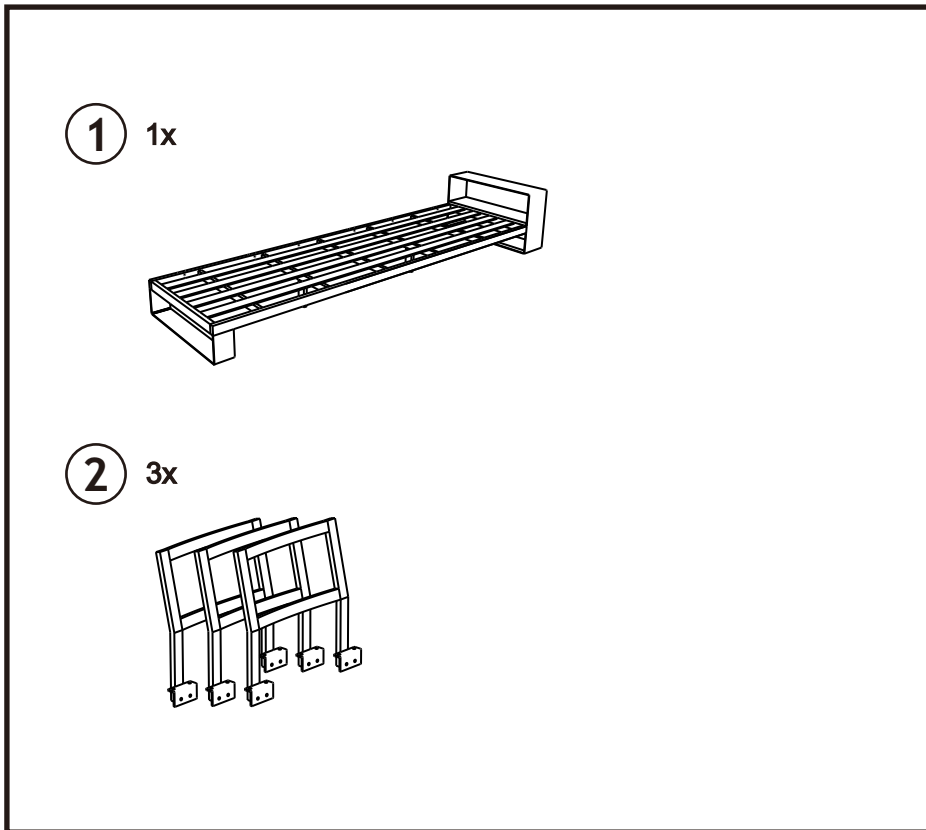

## DORADO 3 SEAT LEFT ARM SOFA

**4seasons**

If you need extra help with the assembly or think there's a part missing please visit the support page at [4seasons.co.nz](http://4seasons.co.nz) or call us on 03 547 0770