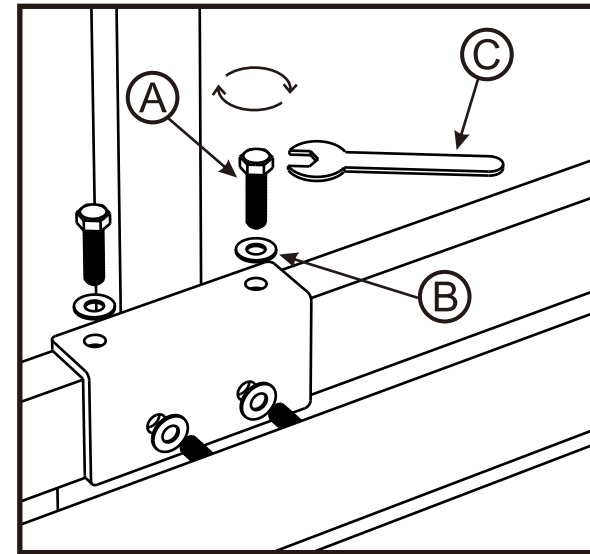

## DORADO 3 SEAT LEFT ARM SOFA

**4seasons**

If you need extra help with the assembly or think there's a part missing please visit the support page at [4seasons.co.nz](http://4seasons.co.nz) or call us on 03 547 0770