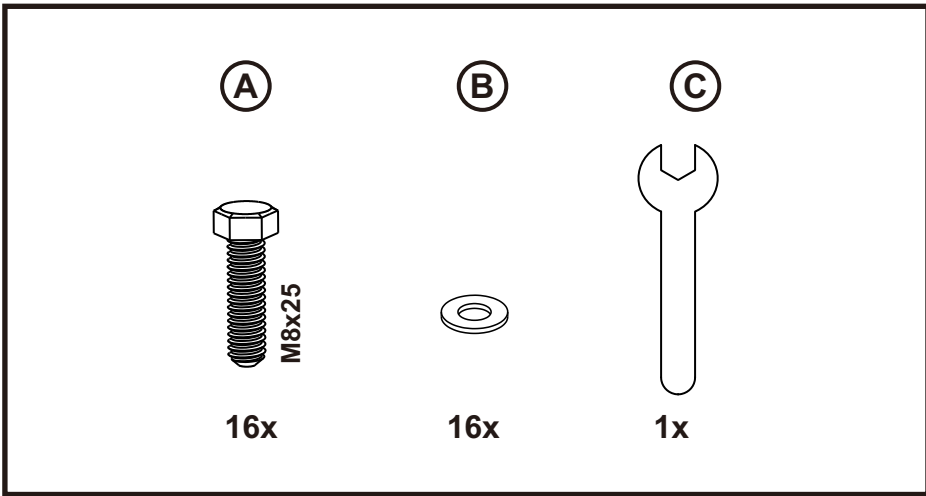

DORADO 2 SEAT RIGHT ARM SOFA

4seasons

If you need extra help with the assembly or think there's a part missing please visit the support page at 4seasons.co.nz or call us on 03 547 0770