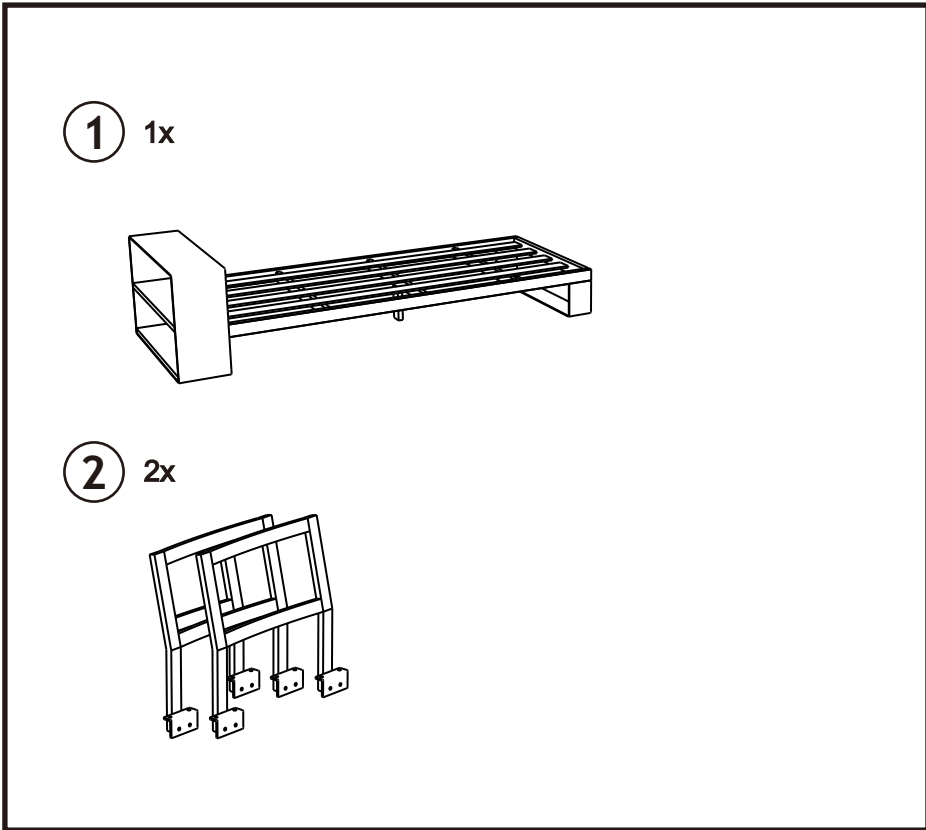

DORADO 2 SEAT RIGHT ARM SOFA

4seasons

If you need extra help with the assembly or think there's a part missing please visit the support page at 4seasons.co.nz or call us on 03 547 0770