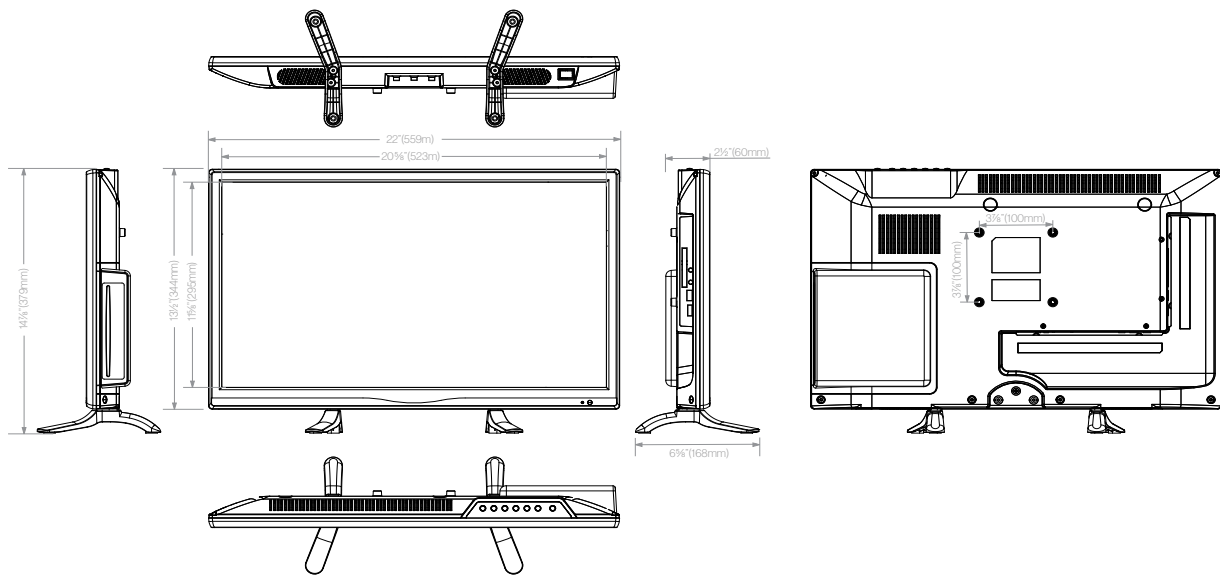

FDFD24A0D

12V FHD LED TV WITH BUILT-IN DVD PLAYER

Main Features

HIGHDEFINITION

12V DC

SURGE
PROTECTION

12V STATIC
ISOLATOR

VIBRATIONSMART™

CLIMATESMART™

FURRION

Power

Power Supply	DC12V 4A
Power Consumption	48W
Stand By Consumption	≤0.5W

Panel Specifications

Screen Size	24"
Resolution	1920 x 1080
Display Type	LED
Brightness(nit)	250
Contrast	3000:1
Display Colors	16.7M
Refresh Rate	60 Hz
Viewing Angle H/V	178/178
Response Time	8ms

Dimensions/Weight

TV Without Stand (W x H x D)	22 x 13 1/2 x 2 1/2" (559 x 344 x 60mm)
TV With Stand (W x H x D)	22 x 14 7/8 x 6 5/8" (559 x 379 x 168mm)
Packaging Dimension (W x H x D)	24 7/8 x 16 1/2 x 4 3/8" (630 x 420 x 110mm)
Gross Weight (lbs/kg)	9.9lbs/4.5kg
Net Weight (lbs/kg)	7.9lbs/3.6kg