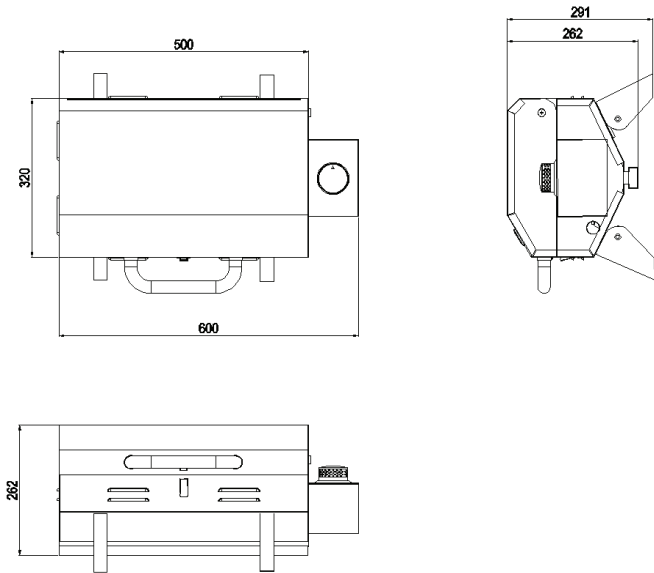

SPECIFICATIONS

Model	050439
Gas Type	Propane
Burner Pressure	2.75PA
Injector Diameter	0.94mm
Heat Input	12MJ/hr

Part No.	Description
050439	Tabletop Gas BBQ with Built In Flame Failure Detection

This BBQ is NOT intended to be installed in or on boats and should never be used as a heater.