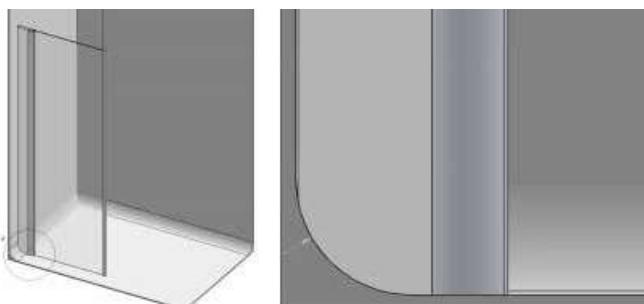

Haven Select | Vinyl Floor Contour Profile Kit

42 55 8

Description	Code	RRP (ex VAT)	RRP (inc VAT)
Vinyl Floor Contour Profile Kit	BPO01S	£73.92	£88.70