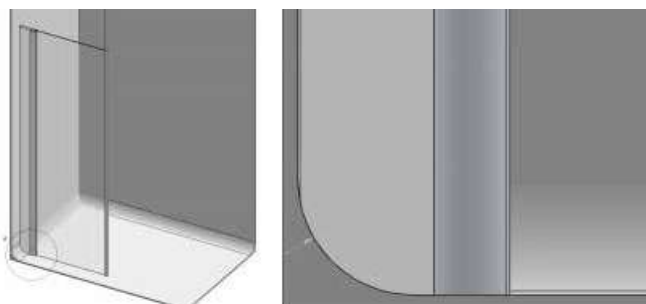

Haven Select | Vinyl Floor Contour Profile Kit

Description	Code	RRP (ex VAT)	RRP (inc VAT)
Vinyl Floor Contour Profile Kit	BPO01S	£73.92	£88.70