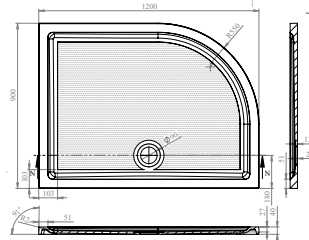

Shower Trays Collections

Anti-Slip Quadrant Trays

Image shown as Left hand

Chrome Waste included with tray