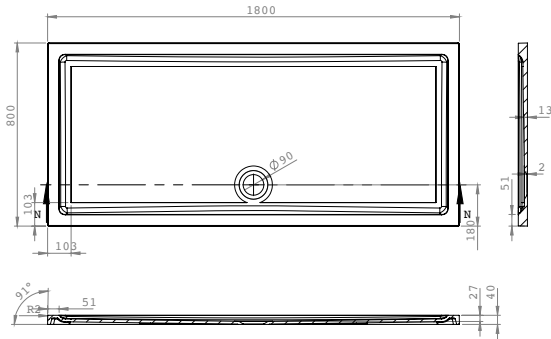

Rectangular Trays

Width (mm)	Depth (mm)	Height (mm)	Code	RRP (ex VAT)	RRP (inc VAT)
800	700	40	RSTG87	£256.10	£307.32
900	700	40	RSTG97	£256.10	£307.32
900	760	40	RSTG976	£256.10	£307.32
900	800	40	RSTG98	£256.10	£307.32
1000	700	40	RSTG107	£279.22	£335.06
1000	800	40	RSTG108	£304.92	£365.90
1000	900	40	RSTG109	£304.92	£365.90
1100	800	40	RSTG118	£304.92	£365.90
1200	700	40	RSTG127	£307.21	£368.65
1200	760	40	RSTG1276	£307.21	£368.65
1200	800	40	RSTG128	£309.21	£371.05
1200	900	40	RSTG129	£313.92	£376.70
1300	800	40	RSTG138	£432.96	£519.55
1400	700	40	RSTG147	£432.96	£519.55
1400	800	40	RSTG148	£442.06	£530.47
1400	900	40	RSTG149	£464.26	£557.11
1500	800	40	RSTG158	£519.33	£623.20
1500	900	40	RSTG159	£519.33	£623.20
1600	700	40	RSTG167	£519.33	£623.20
1600	800	40	RSTG168	£552.37	£662.84
1600	900	40	RSTG169	£563.10	£675.72
1700	700	40	RSTG177	£588.77	£706.52
1700	760	40	RSTG1776	£588.77	£706.52
1700	800	40	RSTG178	£614.77	£737.72
1700	900	40	RSTG179	£627.10	£752.52
1800	800	40	RSTG188	£680.85	£817.02

Riser Kit Height: 100mm

Colour Finish

Chrome Waste included with tray