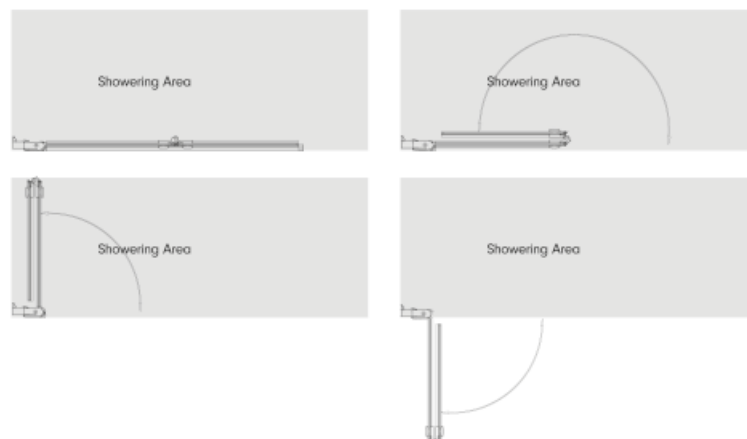

### Colour hardware

Polished Chrome

Haven Select | Black Grid Wetroom Panels

TOTAL HEIGHT

2000 mm

**Panels**

Description	Size (mm)	Actual Size (mm)	Adjustment (mm)	Code	RRP (ex VAT)	RRP (inc VAT)
Black Grid Wetroom Panel	800	765	+/- 7.5mm	H8SP8GPB	£440.00	£528.00
Black Grid Wetroom Panel	900	865	+/- 7.5mm	H8SP9GPB	£462.00	£554.40
Black Grid Wetroom Panel	1000	965	+/- 7.5mm	H8SP10GPB	£484.00	£580.80
Black Grid Wetroom Panel	1100	1065	+/- 7.5mm	H8SP11GPB	£517.00	£620.40
Black Grid Wetroom Panel	1200	1165	+/- 7.5mm	H8SP12GPB	£550.00	£660.00
Pivoting Delector Panel	300	343	N/A	H8SPM3GPB	£352.00	£422.40