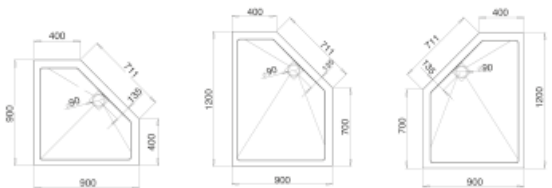

Colour Finish

Chrome Waste included with tray