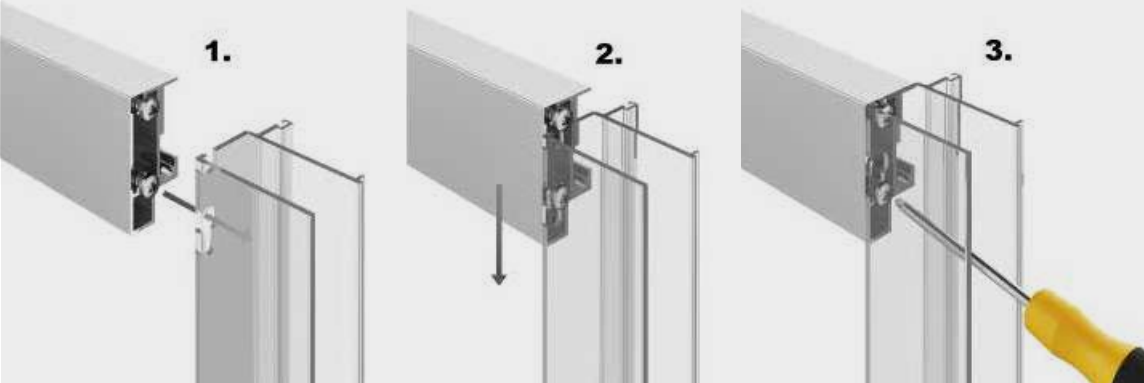

FastFix

S Y S T E M

FastFix Assembly

Included on Roman Sliding Door Enclosures

The FastFix Assembly system is designed so that the final mainframe installation is a 'slot and tighten' exercise, which can be done literally in seconds. Consequently, the main profiles effortlessly link together as the structure is assembled onsite. As much of the process as possible is now pre-assembled in the Roman factory to ensure that the final installation in the bathroom is simple, quick and easy.

SECONDS

PRE-ASSEMBLED

3

THREE STEP