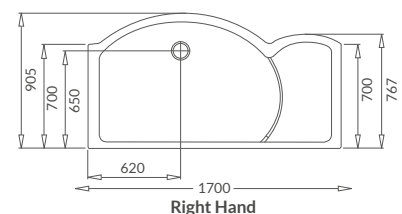

Chrome Waste included with tray