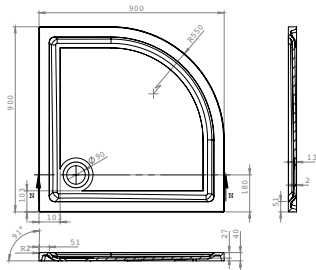

Shower Trays Collections

Anti-Slip Quadrant Trays

Image shown as Left hand

Chrome Waste included with tray