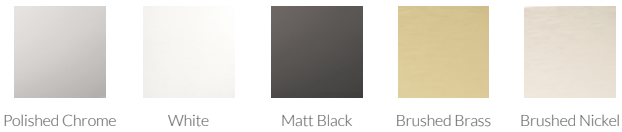

Colour options for Waste Cover Cap