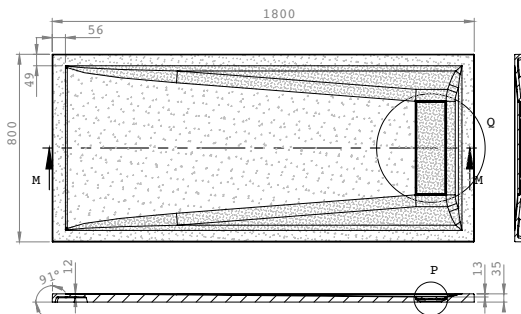

## Infinity Slate Trays

Width (mm)	Depth (mm)	Height (mm)	Code	RRP (ex VAT)	RRP (inc VAT)
800	800	35	IGS80	£510.39	£612.47
1000	800	35	IGS108	£520.71	£624.86
1200	800	35	IGS128	£585.48	£702.57
1200	900	35	IGS129	£621.46	£745.75
1400	800	35	IGS148	£653.84	£784.61
1400	900	35	IGS149	£675.52	£810.62
1500	800	35	IGS158	£675.52	£810.62
1600	800	35	IGS168	£682.69	£819.22
1600	900	35	IGS169	£779.93	£935.92
1700	800	35	IGS178	£779.93	£935.92
1800	800	35	IGS188	£787.03	£944.44
			Roman Tray Waste - No Cap	RDTW02	£50.00 £60.00