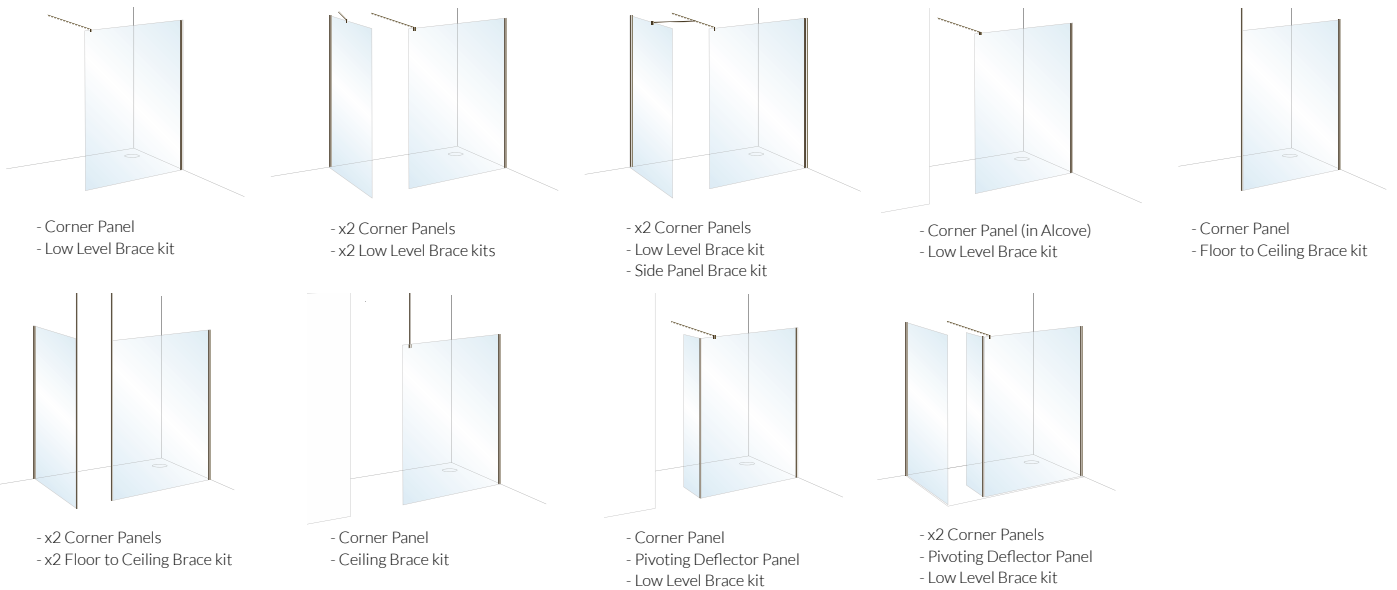

Haven Select | Wetroom Panels *with Fluted Glass*

TOTAL HEIGHT
2000 mm

GLASS THICKNESS **8** Millimetres
GLASS PROTECTION **ULTRA CARE** PERMANENT
TRUELIFE LIFETIME GUARANTEE
REVERSIBLE

Description	Glass Thickness	Actual Width (mm)	Code	RRP (ex VAT)	RRP (inc VAT)
Corner Panels					
800 Corner Panel	8mm	765	H8SP8FC	£367.58	£441.10
900 Corner Panel	8mm	865	H8SP9FC	£418.58	£502.30
1000 Corner Panel	8mm	965	H8SP10FC	£466.58	£559.90
1100 Corner Panel	8mm	1065	H8SP11FC	£514.58	£617.50
1200 Corner Panel	8mm	1165	H8SP12FC	£692.58	£831.10
Deflector Panel (includes fixed or pivoting corner fixing kit).					
300 Pivoting Deflector Panel	8mm	343	H8SPM3FC	£322.58	£387.10

Colour options for hardware

Polished Chrome **add S** to codes
Matt Black **add B** to codes
Brushed Brass **add BR** to codes
Brushed Nickel **add N** to codes
Gun Metal **add GM** to codes

Please Note: Gun Metal available Spring 2024

Haven Select | Vinyl Floor Contour Profile Kit

42 55 8

Description	Code	RRP (ex VAT)	RRP (inc VAT)
Vinyl Floor Contour Profile Kit	BPO01S	£73.92	£88.70