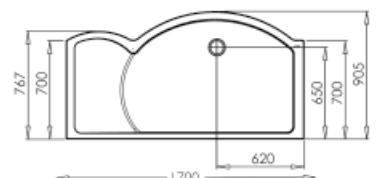

Tray Colour Finish