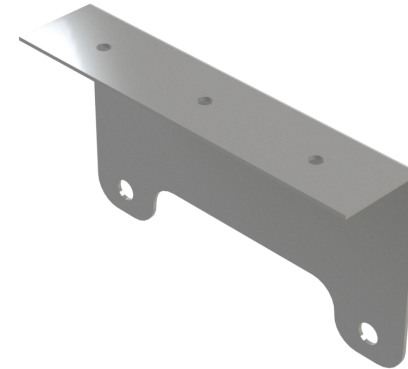

WE KEEP YOU OUTDOORS™

Bracket Kits For evenTUBE® Series

ETSCB9S Horizontal ceiling mount bracket Kit (CR134 QTY 2)

Free-form Sn

Bracket Kits For evenTUBE® Series

ETSCB17S Horizontal ceiling mount bracket Kit (CR135 QTY 3)

Bracket Kits For evenTUBE® Series

ETS**WB9S** Non-combustible wall mount bracket kit 30° Angle (CR139L & CR139R QTY 1)

ETS**WB17S** Non-combustible wall mount bracket kit 30° Angle (CR139L QTY 1 & CR139R QTY 2)

Bracket Kits For evenTUBE® Series

ETSCW9S combustible wall mount bracket kit 30° Angle (CR225L & CR225R QTY 1)

ETSCW17S combustible wall mount bracket kit 30° Angle (CR225L QTY 1 & CR225R QTY 2)

Bracket Kits For evenTUBE® Series