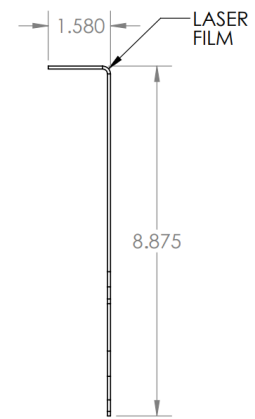

Bracket Kits For evenTUBE® Series

ETSCW9S combustible wall mount bracket kit 30° Angle (CR225L & CR225R QTY 1)

ETSCW17S combustible wall mount bracket kit 30° Angle (CR225L QTY 1 & CR225R QTY 2)

Bracket Kits For evenTUBE® Series

ETSCAB9S Angle ceiling bracket kit 30° Angle (CR162L & CR162R QTY 1)

ETSCAB17S Angle ceiling bracket kit 30° Angle (CR162L & CR162R QTY 2)

Bracket Kits For evenTUBE® Series

- CB** = Horizontal ceiling mount bracket Kit S/S
- WB** = Non-combustible wall mount bracket kit 30° Angle S/S
- CW** = **Combustible** wall mount bracket kit 30° Angle S/S
- CAB** = Angle ceiling bracket kit 30° angle S/S