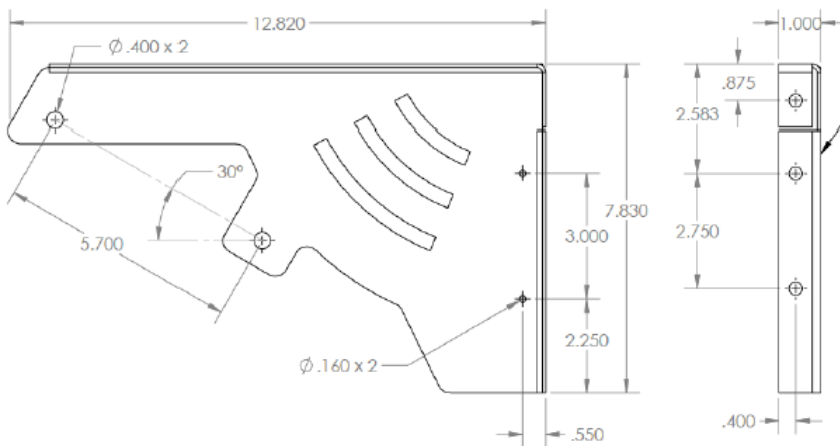

CR205

Superior Radiant Products LTD.
563 Barton Street,
Stoney Creek, ON L8E 5S1 CAN

Superior Radiant Products Inc.
315 N Madison Street
Fortville, IN 46040

1 800 527 HEAT(4328) | tel 1 905 664 8274 | fax 1 905 664 8846
sales@superiorradiant.com | www.superiorradiant.com

WE KEEP YOU OUTDOORS™