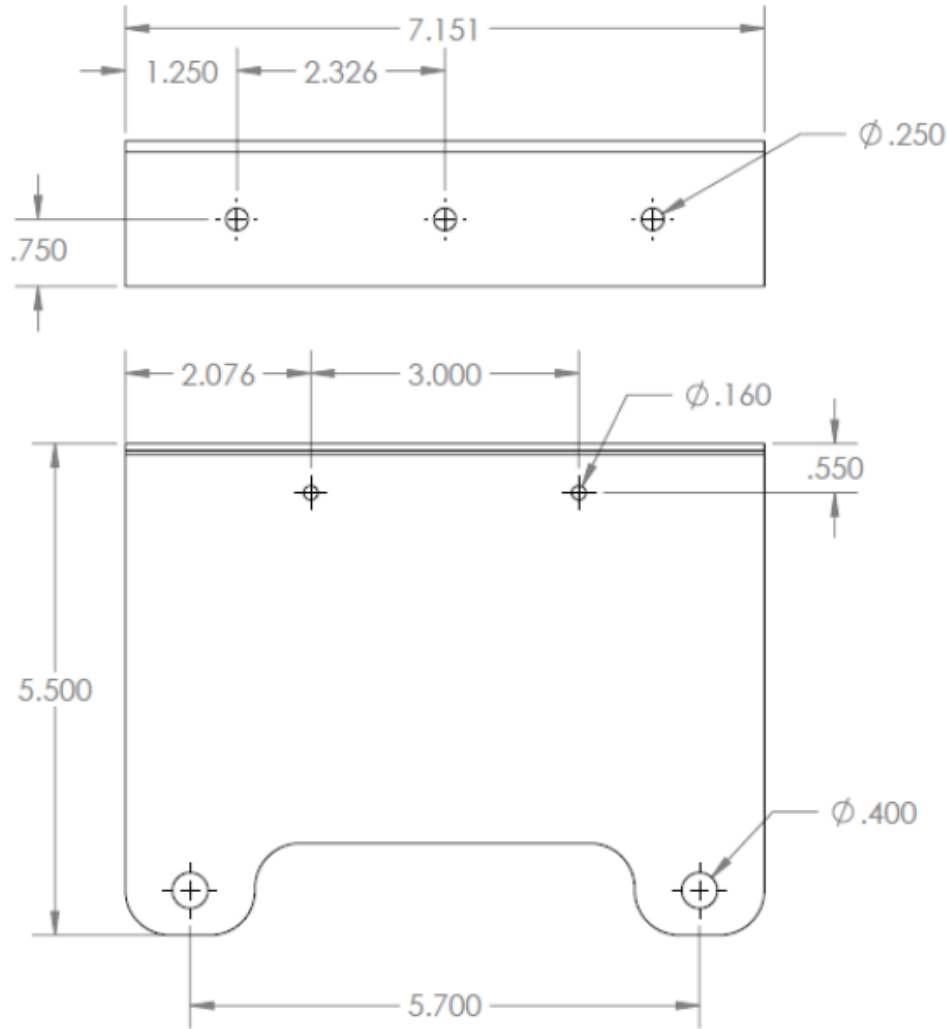

Bracket Kits For evenTUBE® Series

ETSCB9S Horizontal ceiling mount bracket Kit (CR134 QTY 2)