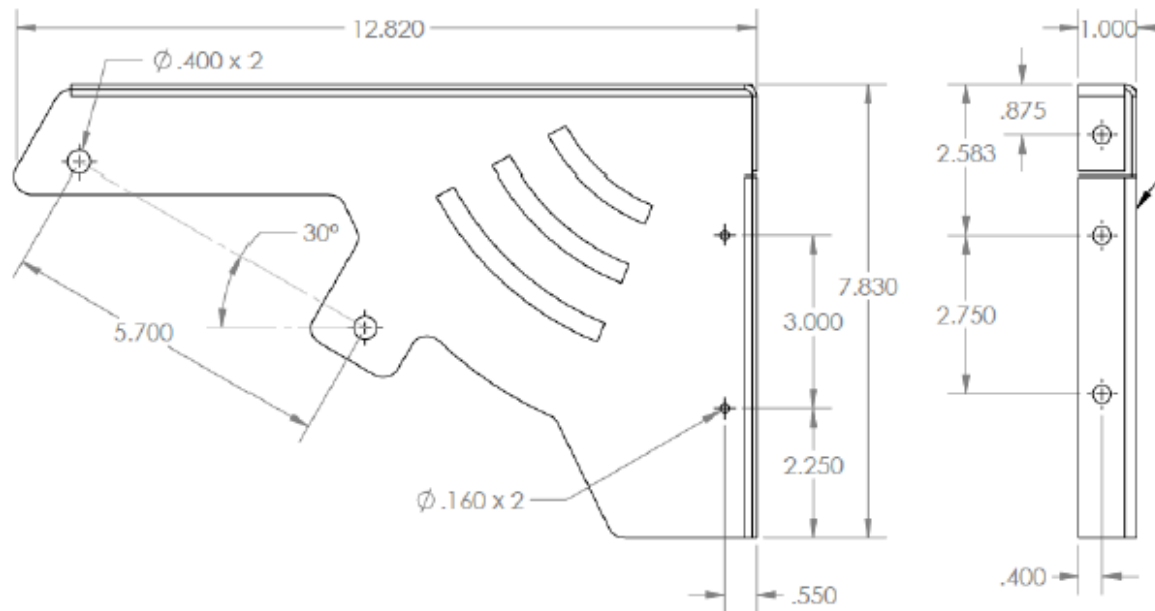

Bracket Kits For evenTUBE® Series

ETS**WB9S** Non-combustible wall mount bracket kit 30° Angle (CR139L & CR139R QTY 1)

ETS**WB17S** Non-combustible wall mount bracket kit 30° Angle (CR139L QTY 1 & CR139R QTY 2)