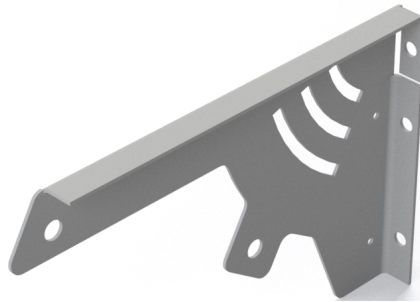

Bracket Kits For evenTUBE® Series

ETSVWB12S Non-combustible wall mount bracket kit 30° Angle (CR139R QTY 1 & CR205 QTY 1)

ETSVWB22S Non-combustible wall mount bracket kit 30° Angle (CR139R QTY 2 & CR205 QTY 1)

CR139R