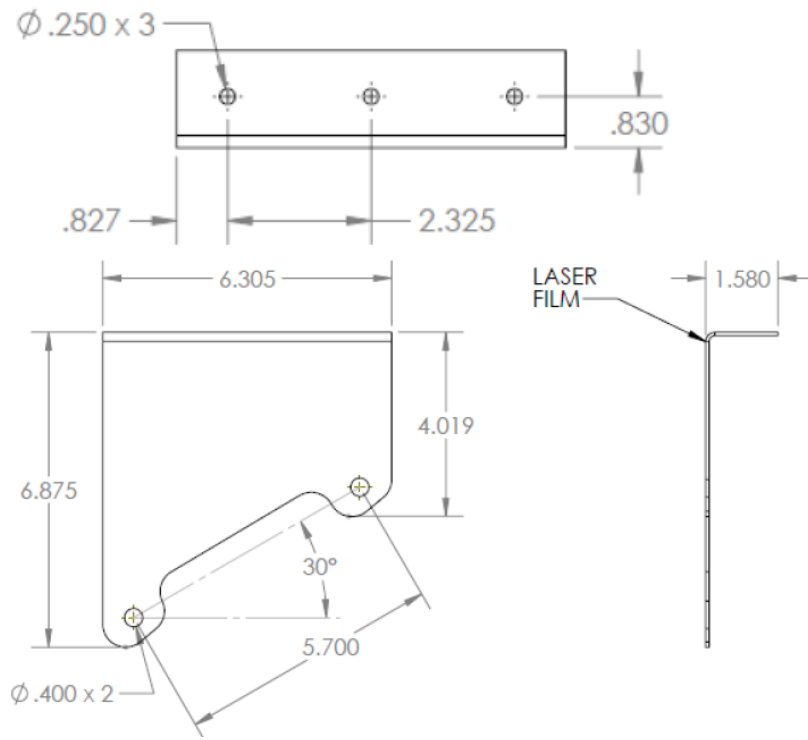

Bracket Kits For evenTUBE® Series

ETSV**CAB**12S Angle ceiling bracket kit 30° angle (CR223R QTY 1 & CR224 QTY 1)

ETSV**CAB**22S Angle ceiling bracket kit 30° angle (CR223R QTY 2 & CR224 QTY 1)

CR223R