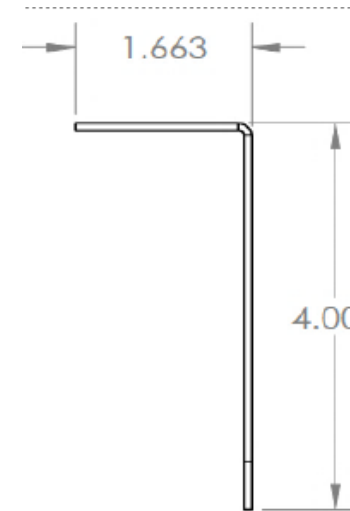

Bracket Kits For evenTUBE® Series

ETS**WB9S** Non-combustible wall mount bracket kit 30° Angle (CR139L & CR139R QTY 1)

ETS**WB17S** Non-combustible wall mount bracket kit 30° Angle (CR139L QTY 1 & CR139R QTY 2)