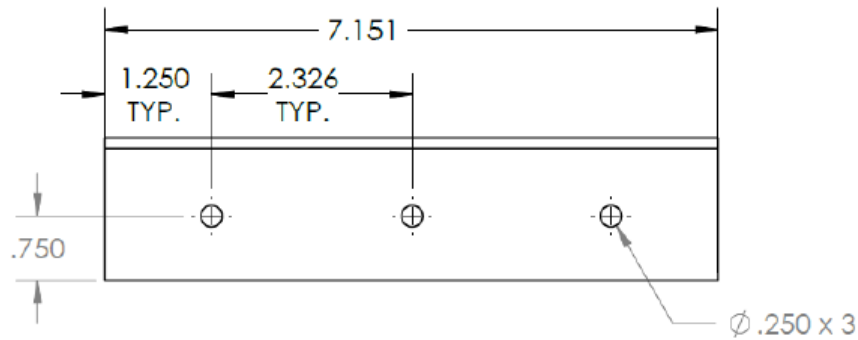

WE KEEP YOU OUTDOORS™

Bracket Kits For evenTUBE® Series

ETSCB9S Horizontal ceiling mount bracket Kit (CR134 QTY 2)

Free-form Sn

Bracket Kits For evenTUBE® Series

ETSCB17S Horizontal ceiling mount bracket Kit (CR135 QTY 3)