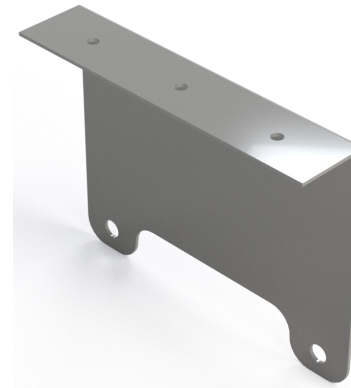

BRACKET KIT PART #	MBTU	CR139L	CR139R	CR135	CR134	CR225L	CR225R	CR162L	CR162R	ETSH002
										1 kit contains 2 x EH065  2 x EH070 
ETSCB9S	40 - 50 - 60				2					2 Kits
ETSCB17S	80 - 100			3						3 Kits
ETSWB9S	40 - 50 - 60	1	1							2 Kits
ETSWB17S	80 - 100	1	2							3 Kits
ETSCW9S	40 - 50 - 60					1	1			2 Kits
ETSCW17S	80 - 100					1	2			3 Kits
ETSCAB9S	40 - 50 - 60							1	1	2 Kits
ETSCAB17S	80 - 100							1	2	3 Kits

WE KEEP YOU OUTDOORS™

Bracket Kits For evenTUBE® Series

ETSCB9S Horizontal ceiling mount bracket Kit (CR134 QTY 2)

Free-form Sn

Bracket Kits For evenTUBE® Series

ETSCB17S Horizontal ceiling mount bracket Kit (CR135 QTY 3)