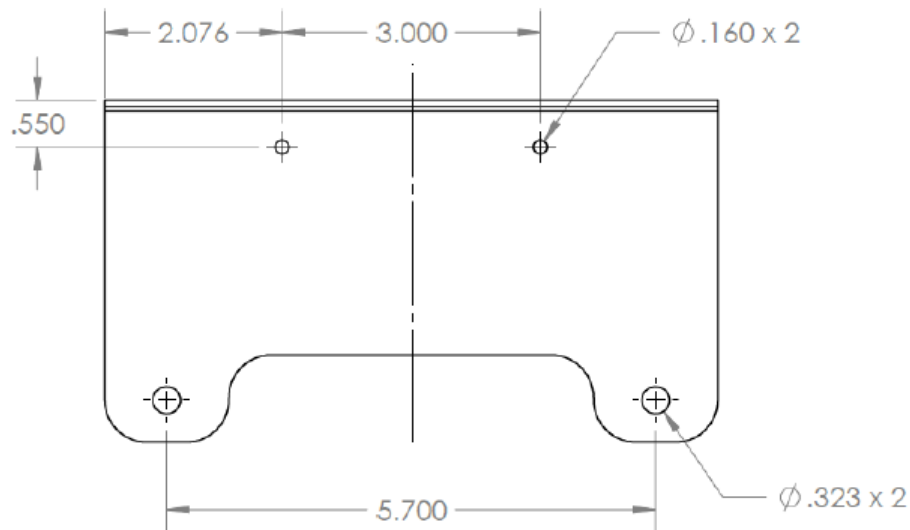

WE KEEP YOU OUTDOORS™

Bracket Kits For evenTUBE® Series

ETSCB9S Horizontal ceiling mount bracket Kit (CR134 QTY 2)

Free-form Sn

Bracket Kits For evenTUBE® Series

ETSCB17S Horizontal ceiling mount bracket Kit (CR135 QTY 3)