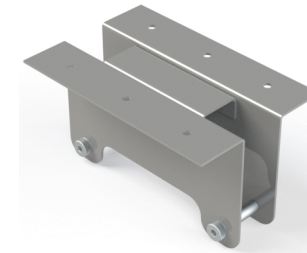

CR206

Superior Radiant Products LTD.
563 Barton Street,
Stoney Creek, ON L8E 5S1 CAN

Superior Radiant Products Inc.
315 N Madison Street
Fortville, IN 46040

1 800 527 HEAT(4328) | tel 1 905 664 8274 | fax 1 905 664 8846
sales@superiorradiant.com | www.superiorradiant.com

WE KEEP YOU OUTDOORS™