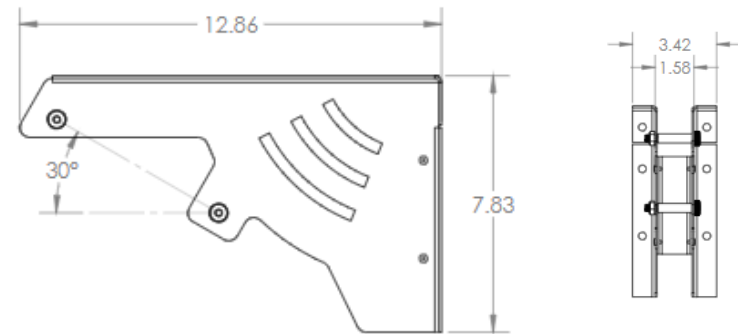

WE KEEP YOU OUTDOORS™

Bracket Kits For evenTUBE® Series

ETSV**CW**12S combustible wall mount bracket kit 30° Angle (CR225R & CR228 QTY 1)

ETSV**CW**22S combustible wall mount bracket kit 30° Angle (CR225R QTY 2 & CR228 QTY 1)

CR225R

CR228

Bracket Kits For evenTUBE® Series

ETSV**CAB**12S Angle ceiling bracket kit 30° angle (CR223R QTY 1 & CR224 QTY 1)

ETSV**CAB**22S Angle ceiling bracket kit 30° angle (CR223R QTY 2 & CR224 QTY 1)