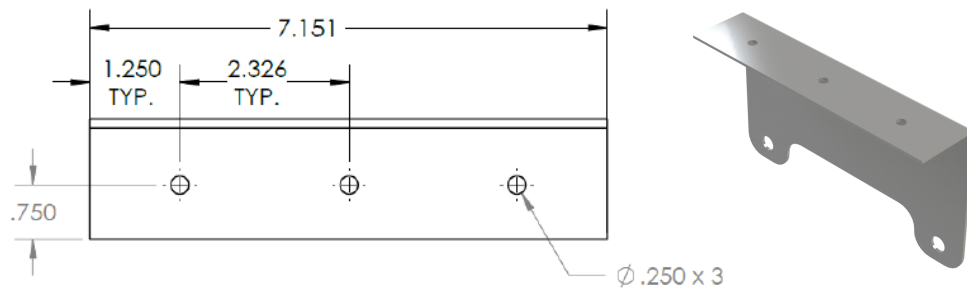

Bracket Kits For evenTUBE® Series

ETSV**CB**12S Horizontal ceiling mount bracket Kit (CR135 QTY 1 & CR206 QTY 1)

ETSV**CB**22S Horizontal ceiling mount bracket Kit (CR135 QTY 2 & CR206 QTY 1)

CR135