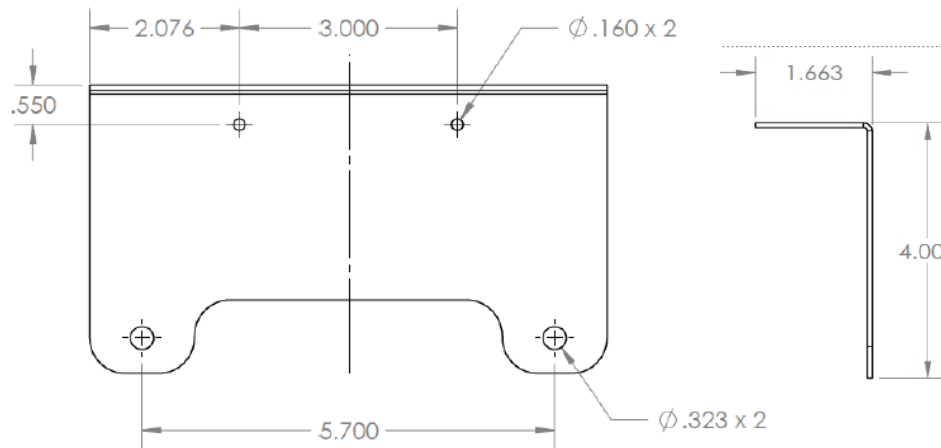

CR206

Superior Radiant Products LTD.
563 Barton Street,
Stoney Creek, ON L8E 5S1 CAN

Superior Radiant Products Inc.
315 N Madison Street
Fortville, IN 46040

1 800 527 HEAT(4328) | tel 1 905 664 8274 | fax 1 905 664 8846
sales@superiorradiant.com | www.superiorradiant.com

WE KEEP YOU OUTDOORS™