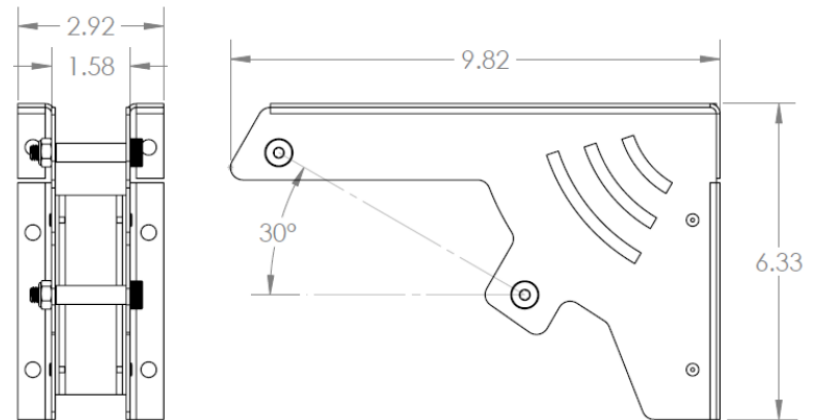

CR205

Superior Radiant Products LTD.
563 Barton Street,
Stoney Creek, ON L8E 5S1 CAN

Superior Radiant Products Inc.
315 N Madison Street
Fortville, IN 46040

1 800 527 HEAT(4328) | tel 1 905 664 8274 | fax 1 905 664 8846
sales@superiorradiant.com | www.superiorradiant.com

WE KEEP YOU OUTDOORS™