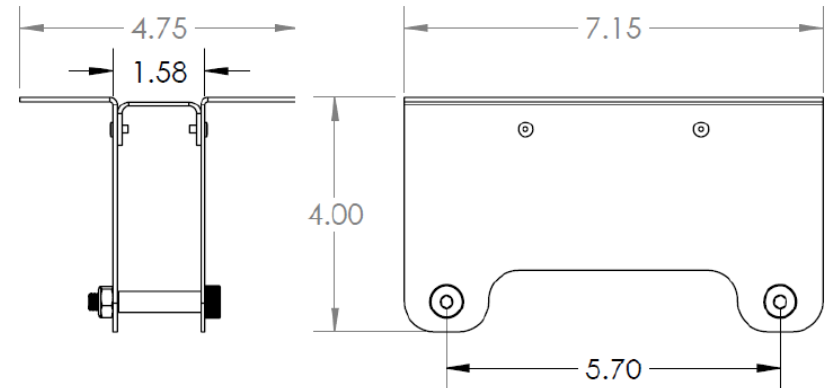

CR206

Superior Radiant Products LTD.
563 Barton Street,
Stoney Creek, ON L8E 5S1 CAN

Superior Radiant Products Inc.
315 N Madison Street
Fortville, IN 46040

1 800 527 HEAT(4328) | tel 1 905 664 8274 | fax 1 905 664 8846
sales@superiorradiant.com | www.superiorradiant.com

WE KEEP YOU OUTDOORS™