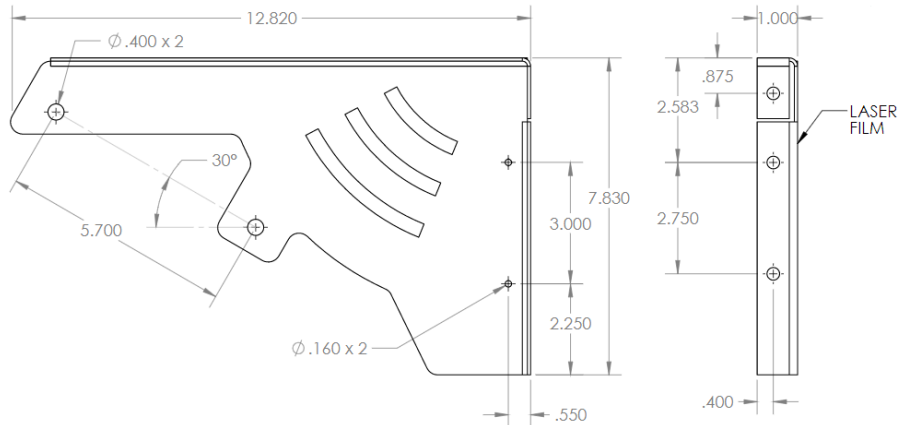

WE KEEP YOU OUTDOORS™

Bracket Kits For evenTUBE® Series

ETSV**CW**12S combustible wall mount bracket kit 30° Angle (CR225R & CR228 QTY 1)

ETSV**CW**22S combustible wall mount bracket kit 30° Angle (CR225R QTY 2 & CR228 QTY 1)

CR225R

CR228

Bracket Kits For evenTUBE® Series

ETSV**CAB**12S Angle ceiling bracket kit 30° angle (CR223R QTY 1 & CR224 QTY 1)

ETSV**CAB**22S Angle ceiling bracket kit 30° angle (CR223R QTY 2 & CR224 QTY 1)