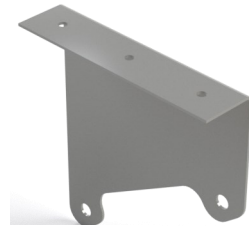

Bracket Kits For evenTUBE® Series

ETSV**CAB**12S Angle ceiling bracket kit 30° angle (CR223R QTY 1 & CR224 QTY 1)

ETSV**CAB**22S Angle ceiling bracket kit 30° angle (CR223R QTY 2 & CR224 QTY 1)

CR223R