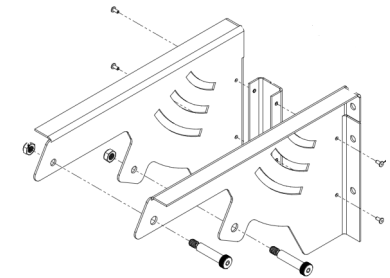

WE KEEP YOU OUTDOORS™

Bracket Kits For evenTUBE® Series

ETSV**CW**12S combustible wall mount bracket kit 30° Angle (CR225R & CR228 QTY 1)

ETSV**CW**22S combustible wall mount bracket kit 30° Angle (CR225R QTY 2 & CR228 QTY 1)

CR225R

CR228

Bracket Kits For evenTUBE® Series

ETSV**CAB**12S Angle ceiling bracket kit 30° angle (CR223R QTY 1 & CR224 QTY 1)

ETSV**CAB**22S Angle ceiling bracket kit 30° angle (CR223R QTY 2 & CR224 QTY 1)