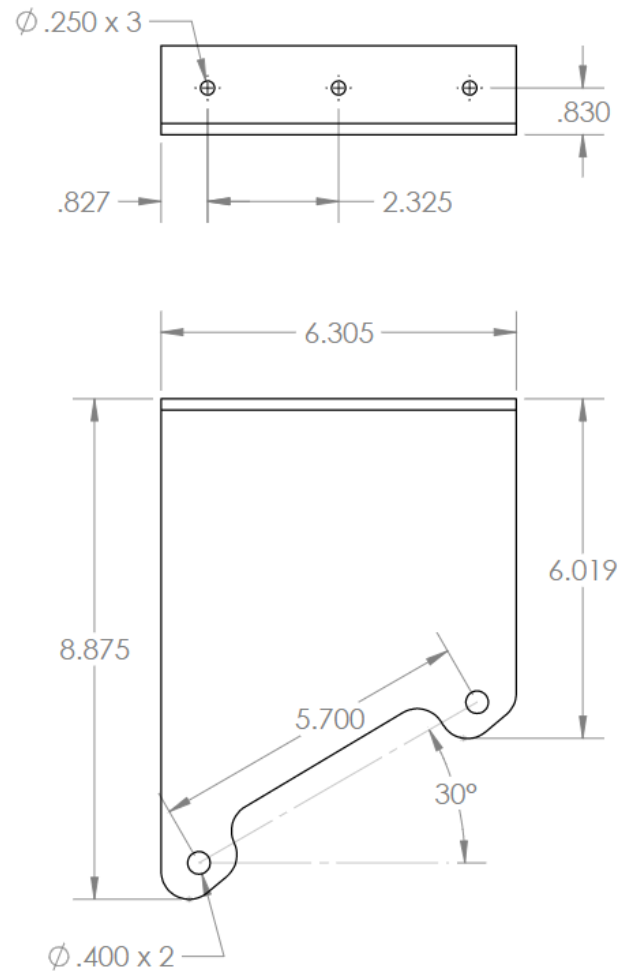

Bracket Kits For evenTUBE® Series

ETSCW9S combustible wall mount bracket kit 30° Angle (CR225L & CR225R QTY 1)

ETSCW17S combustible wall mount bracket kit 30° Angle (CR225L QTY 1 & CR225R QTY 2)

Bracket Kits For evenTUBE® Series

ETSCAB9S Angle ceiling bracket kit 30° Angle (CR162L & CR162R QTY 1)

ETSCAB17S Angle ceiling bracket kit 30° Angle (CR162L & CR162R QTY 2)

Bracket Kits For evenTUBE® Series

- CB** = Horizontal ceiling mount bracket Kit S/S
- WB** = Non-combustible wall mount bracket kit 30° Angle S/S
- CW** = **Combustible** wall mount bracket kit 30° Angle S/S
- CAB** = Angle ceiling bracket kit 30° angle S/S