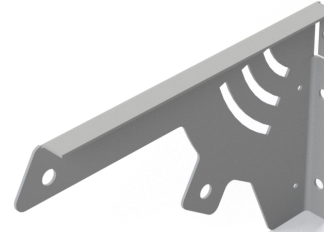

WE KEEP YOU OUTDOORS™

Bracket Kits For evenTUBE® Series

ETSCB9S Horizontal ceiling mount bracket Kit (CR134 QTY 2)

Free-form Sn

Bracket Kits For evenTUBE® Series

ETSCB17S Horizontal ceiling mount bracket Kit (CR135 QTY 3)

Bracket Kits For evenTUBE® Series

ETS**WB9S** Non-combustible wall mount bracket kit 30° Angle (CR139L & CR139R QTY 1)

ETS**WB17S** Non-combustible wall mount bracket kit 30° Angle (CR139L QTY 1 & CR139R QTY 2)