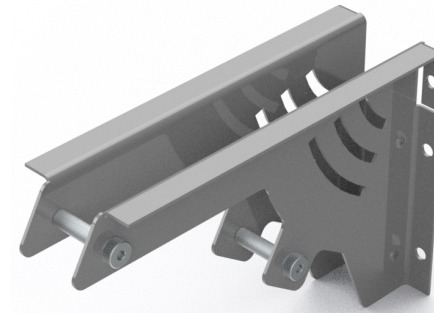

CR205

Superior Radiant Products LTD.
563 Barton Street,
Stoney Creek, ON L8E 5S1 CAN

Superior Radiant Products Inc.
315 N Madison Street
Fortville, IN 46040

1 800 527 HEAT(4328) | tel 1 905 664 8274 | fax 1 905 664 8846
sales@superiorradiant.com | www.superiorradiant.com

WE KEEP YOU OUTDOORS™