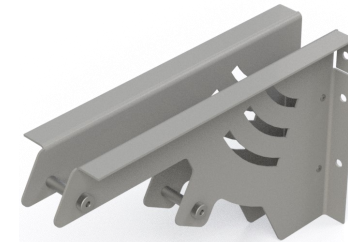

WE KEEP YOU OUTDOORS™

Bracket Kits For evenTUBE® Series

ETSV**CW**12S combustible wall mount bracket kit 30° Angle (CR225R & CR228 QTY 1)

ETSV**CW**22S combustible wall mount bracket kit 30° Angle (CR225R QTY 2 & CR228 QTY 1)

CR225R

CR228

Bracket Kits For evenTUBE® Series

ETSV**CAB**12S Angle ceiling bracket kit 30° angle (CR223R QTY 1 & CR224 QTY 1)

ETSV**CAB**22S Angle ceiling bracket kit 30° angle (CR223R QTY 2 & CR224 QTY 1)