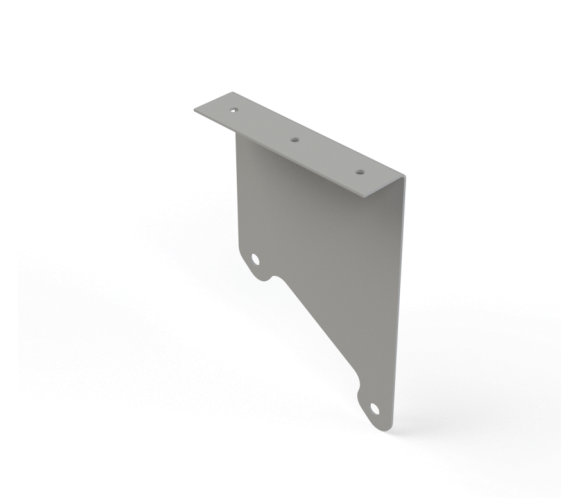

Bracket Kits For evenTUBE® Series

ETS**WB9S** Non-combustible wall mount bracket kit 30° Angle (CR139L & CR139R QTY 1)

ETS**WB17S** Non-combustible wall mount bracket kit 30° Angle (CR139L QTY 1 & CR139R QTY 2)

Bracket Kits For evenTUBE® Series

ETSCW9S combustible wall mount bracket kit 30° Angle (CR225L & CR225R QTY 1)

ETSCW17S combustible wall mount bracket kit 30° Angle (CR225L QTY 1 & CR225R QTY 2)

Bracket Kits For evenTUBE® Series

ETSCAB9S Angle ceiling bracket kit 30° Angle (CR162L & CR162R QTY 1)

ETSCAB17S Angle ceiling bracket kit 30° Angle (CR162L & CR162R QTY 2)

Bracket Kits For evenTUBE® Series

- CB** = Horizontal ceiling mount bracket Kit S/S
- WB** = Non-combustible wall mount bracket kit 30° Angle S/S
- CW** = **Combustible** wall mount bracket kit 30° Angle S/S
- CAB** = Angle ceiling bracket kit 30° angle S/S