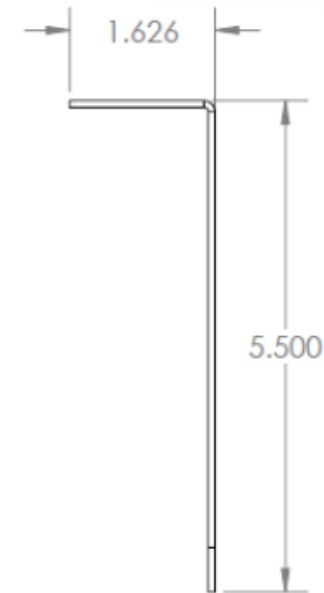

Free-form Sn