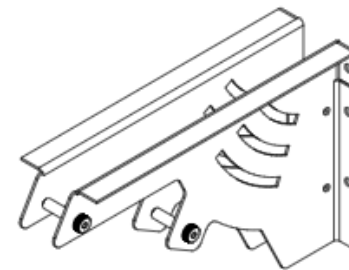

WE KEEP YOU OUTDOORS™

Bracket Kits For evenTUBE® Series

ETSV**CW**12S combustible wall mount bracket kit 30° Angle (CR225R & CR228 QTY 1)

ETSV**CW**22S combustible wall mount bracket kit 30° Angle (CR225R QTY 2 & CR228 QTY 1)

CR225R

CR228

Bracket Kits For evenTUBE® Series

ETSV**CAB**12S Angle ceiling bracket kit 30° angle (CR223R QTY 1 & CR224 QTY 1)

ETSV**CAB**22S Angle ceiling bracket kit 30° angle (CR223R QTY 2 & CR224 QTY 1)