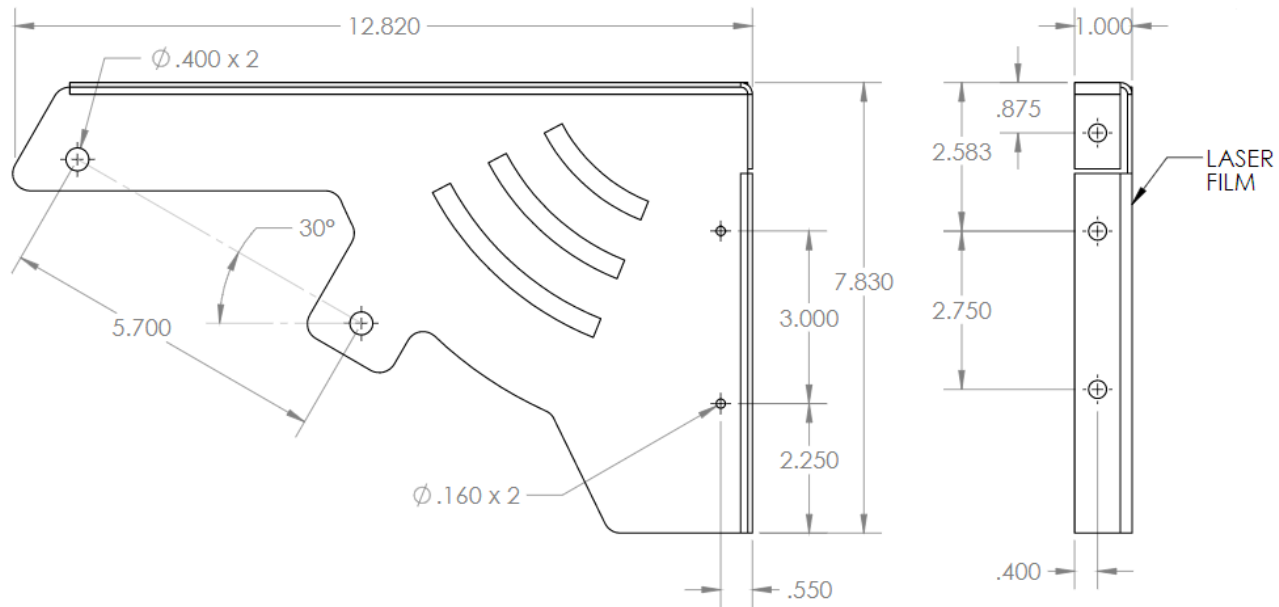

Bracket Kits For evenTUBE® Series

ETSCW9S combustible wall mount bracket kit 30° Angle (CR225L & CR225R QTY 1)

ETSCW17S combustible wall mount bracket kit 30° Angle (CR225L QTY 1 & CR225R QTY 2)