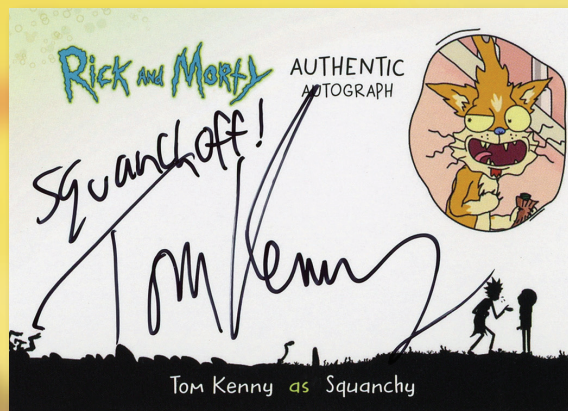

Rick and Morty

TRADING CARDS SEASON 1

STICKERS

chase cards
(1:12 packs)

K1 Rick

K2 Morty

K3 Portal

K1

CP-JS

TK-S

[adult swim]

ADULT SWIM, the logo, RICK AND MORTY and all related characters are trademarks of and © 2018 Cartoon Network. A Time Warner Company. All rights reserved.

Cryptozoic logo and name is a TM of Cryptozoic Entertainment. All Rights Reserved.