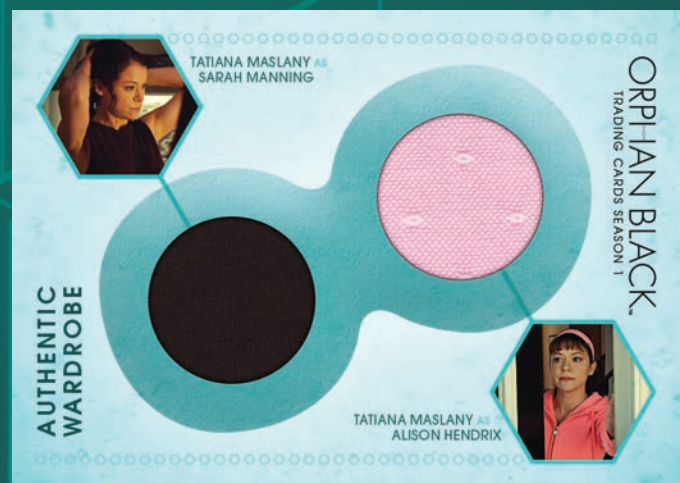

ORPHAN BLACK™

TRADING CARDS SEASON 1

DUAL WARDROBE cards (1:144 packs)

- DM1 Tatiana Maslany as Sarah Manning
  Jordan Gavaris as Felix
- DM2 Jordan Gavaris as Felix
  Tatiana Maslany as Alison Hendrix
- DM3 Tatiana Maslany as Sarah Manning
  Tatiana Maslany as Alison Hendrix

DM3