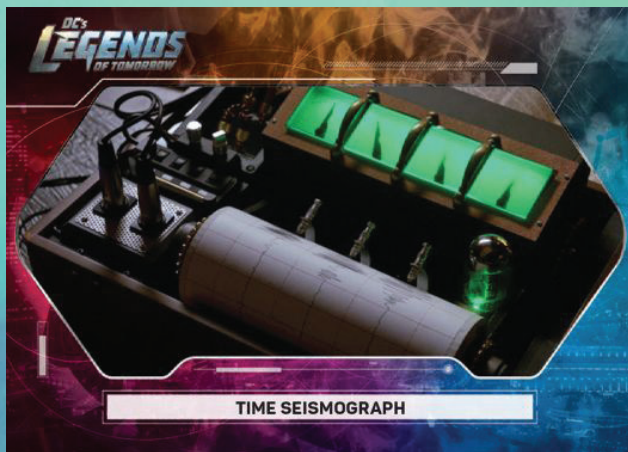

DC's **LEGENDS** OF TOMORROW

TRADING CARDS SEASONS 1 & 2

LEGENDARY OBJECTS chase cards (1:3 packs)

L1 Time Seismograph
L2 Rip Hunter's Gun
L3 Shadow Record

L4 The Leviathan
L5 Ingestible Translator
L6 Waverider

L7 Atom Suit
L8 Hawkman's Mace
L9 Spear of Destiny

L1