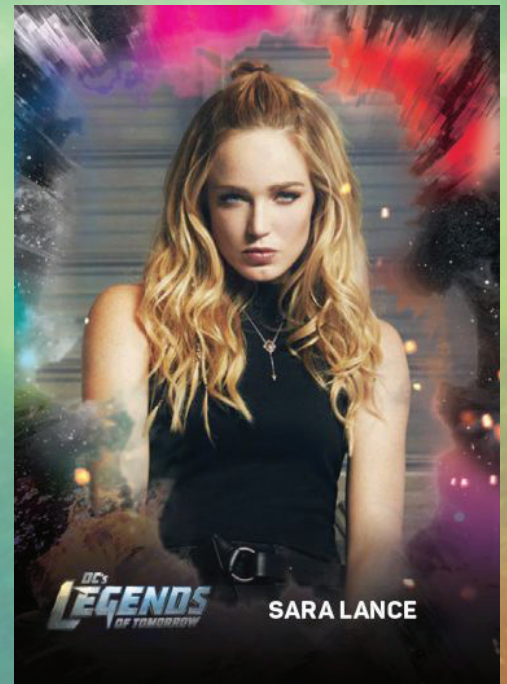

DC's **LEGENDS** OF TOMORROW

TRADING CARDS SEASONS 1 & 2

CHARACTER chase cards (1:3 packs)

C1 Rip Hunter
C2 Dr. Ray Palmer
C3 Sara Lance

C4 Kendra Saunders
C5 Mick Rory
C6 Jefferson "Jax" Jackson

C7 Martin Stein
C8 Leonard Snart
C9 Vixen

C1

C2

C3

DC's **LEGENDS** OF TOMORROW

TRADING CARDS SEASONS 1 & 2

LEGENDARY OBJECTS chase cards (1:3 packs)

L1 Time Seismograph
L2 Rip Hunter's Gun
L3 Shadow Record

L4 The Leviathan
L5 Ingestible Translator
L6 Waverider