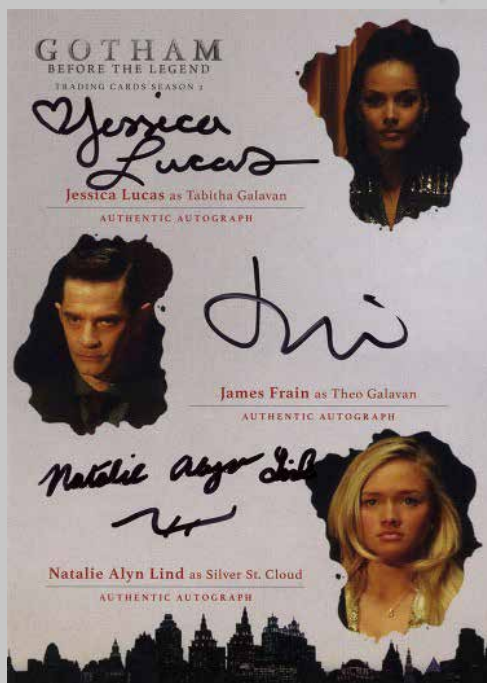

GOTHAM

BEFORE THE LEGEND

TRADING CARDS SEASON 2

TRIPLE AUTOGRAPH cards limited to 3 of each

1. **LFL** Jessica Lucas as Tabitha Galavan
   James Frain as Theo Galavan
   Natalie Alyn Lind as Silver St. Cloud
2. **FYB** Stink Fisher as Aaron Helzinger
   Dustin Ybarra as Robert Greenwood
   Will Brill as Arnold Dobkins

Jessica Lucas
James Frain
Natalie Alyn