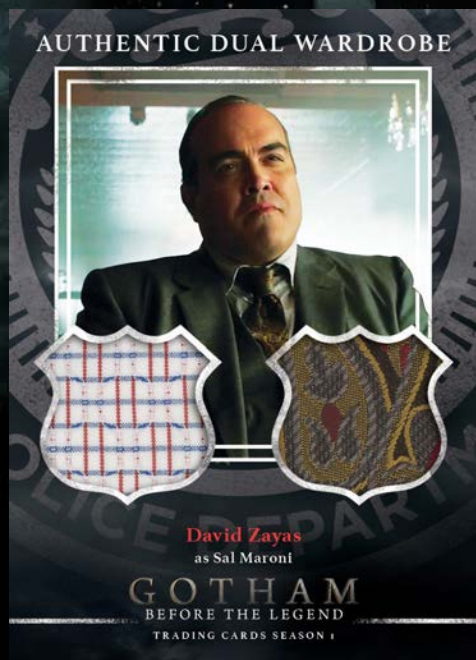

M04

M13

GOTHAM

BEFORE THE LEGEND

TRADING CARDS SEASON 1

DUAL WARDROBE cards (1:96 packs)

- | | | | |
|-----|--|-----|--|
| DM1 | Jada Pinkett Smith
as Fish Mooney | DM7 | David Mazouz
as Bruce Wayne |
| DM2 | David Zayas as Sal Maroni | | Camren Bicondova
as Selina Kyle |
| DM3 | Zabryna Guevara as Sarah Essen | DM8 | Ben McKenzie
as James Gordon |
| DM4 | John Doman as Carmine Falcone | | Morena Baccarin
as Dr. Leslie Thompkins |
| DM5 | Sean Pertwee
as Alfred Pennyworth | DM9 | Robin Lord Taylor
as Oswald Cobblepot |
| DM6 | David Mazouz as Bruce Wayne | | |
| | Andrew Stewart-Jones
as Crispus Allen | | |
| | Victoria Cartagena
as Renee Montoya | | |