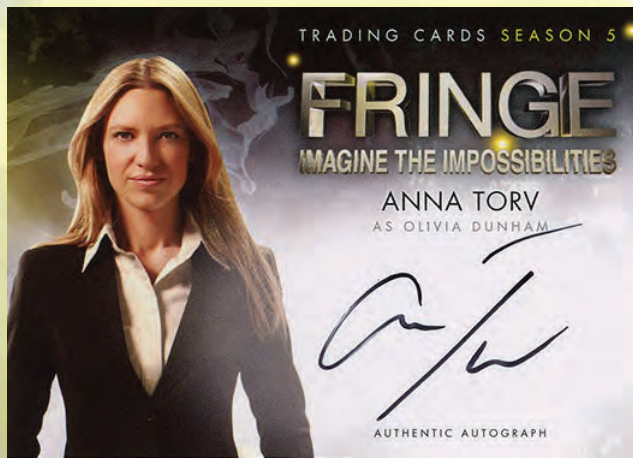

FRINGE

IMAGINE THE IMPOSSIBILITIES

TRADING CARDS SEASON 5

AUTOGRAPH CARDS

A1 Anna Torv as Olivia Dunham

A3 John Noble as Dr. Walter Bishop

A4 Jasika Nicole as Astrid Farnsworth

A12 Michael Cerveris as September

Anna Torv as Olivia Dunham