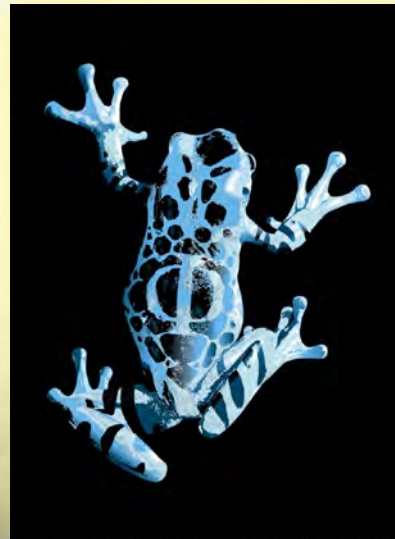

METAL GLYPH CARDS

F1 Butterfly, limited to 200

F3 Frog, limited to 50

F2 Hand, limited to 100

F4 Seahorse, limited to 25