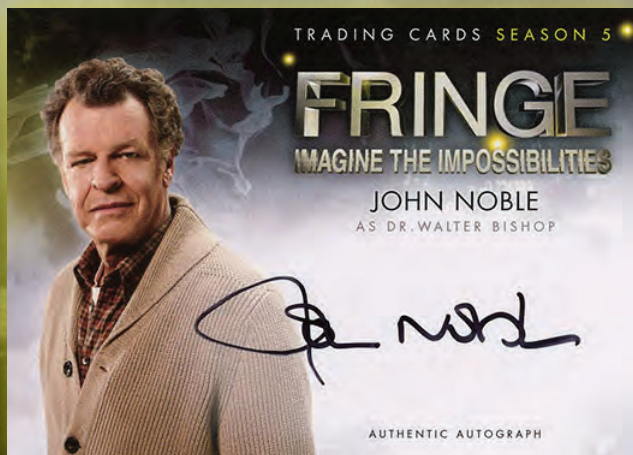

*John Noble as Dr. Walter Bishop*

*Michael Cerveris as September*