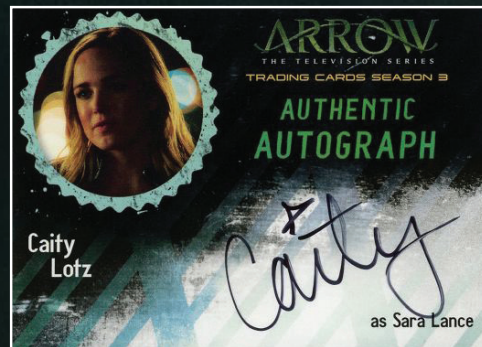

ARROW

THE TELEVISION SERIES

TRADING CARDS SEASON 3

AUTOGRAPH CARDS

(1:24 packs)

AGM	Adrian Glynn McMorran	JRR1	J.R. Ramirez
AG	Amy Gumenick	JS	Jamey Sheridan
AMA	Audrey Marie Anderson	KY	Karl Yune
BTK	Bex Taylor-Klaus	KC1 / KC2	Katie Cassidy
CL1 / CL2	Caity Lotz	KL1 / KL2	Katrina Law
CR	Charlotte Ross	MS	Marc Singer
CC	Christina Cox	NET	Nick E. Tarabay
CHE	Christopher Heyerdahl	NGF	Nolan Gerard Funk
DJ	Doug Jones	RF	Rila Fukushima
EBR	Emily Bett Rickards	SC	Steven Culp
FY	Françoise Yip		

Caity Lotz