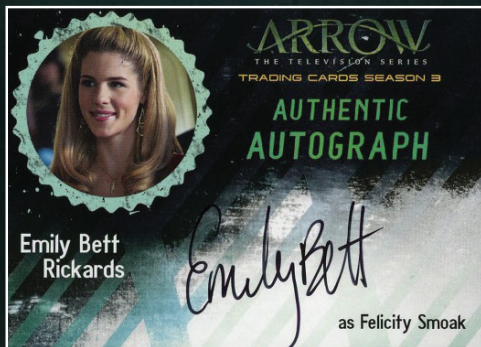

ARROW

THE TELEVISION SERIES

TRADING CARDS SEASON 3

AUTOGRAPH CARDS

(1:24 packs)

AGM	Adrian Glynn McMorran	JRR1	J.R. Ramirez
AG	Amy Gumenick	JS	Jamey Sheridan
AMA	Audrey Marie Anderson	KY	Karl Yune
BTK	Bex Taylor-Klaus	KC1 / KC2	Katie Cassidy
CL1 / CL2	Caity Lotz	KL1 / KL2	Katrina Law
CR	Charlotte Ross	MS	Marc Singer
CC	Christina Cox	NET	Nick E. Tarabay
CHE	Christopher Heyerdahl	NGF	Nolan Gerard Funk
DJ	Doug Jones	RF	Rila Fukushima
EBR	Emily Bett Rickards	SC	Steven Culp
FY	Françoise Yip		

Emily Bett Rickards