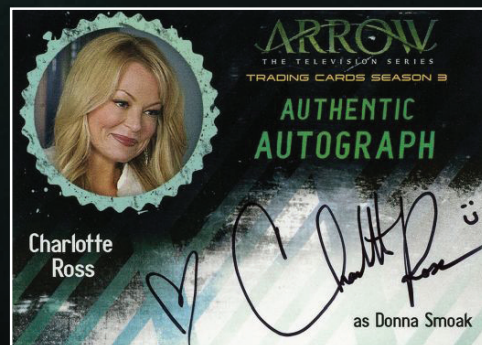

Charlotte Ross