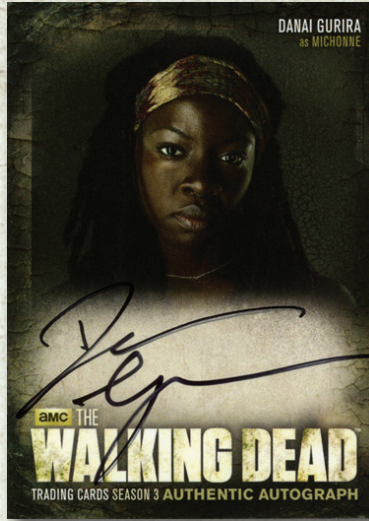

Danai Gurira