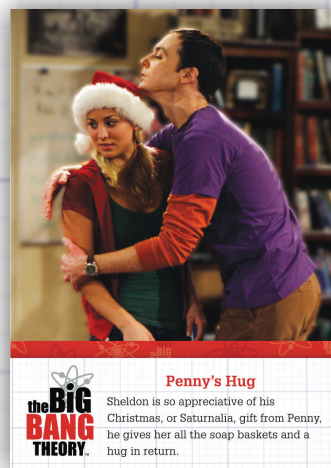

Penny's Hug