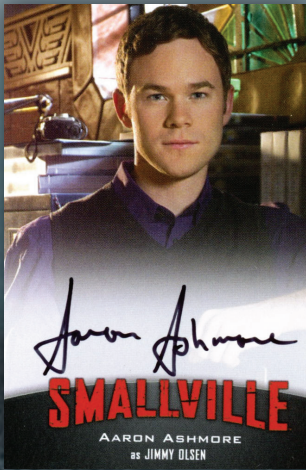

SMALLVILLE

TRADING CARDS SEASONS 7-10

AUTOGRAPHS

- A1 Cassidy Freeman as Tess Mercer
- A2 Justin Hartley as Oliver Queen
- A3 Callum Blue as Major Zod
- A4 John Glover as Lionel Luther
- A5 Sam Witwer as Davis Bloome
- A6 Aaron Ashmore as Jimmy Olsen
- A7 Eric Johnson as Whitney Fordman
- A8 Laura Vandervoort as Kara
- A9 Margot Kidder as Dr. Bridgette Crosby
- A10 Dean Cain as Dr. Curtis Knox
- A11 Tori Spelling as Linda Lake
- A12 John Schneider as Jonathan Kent
- A13 James Marsters as Professor Milton Fine
- A14 Terence Stamp as The voice of Jor-El

Aaron Ashmore as Jimmy Olsen