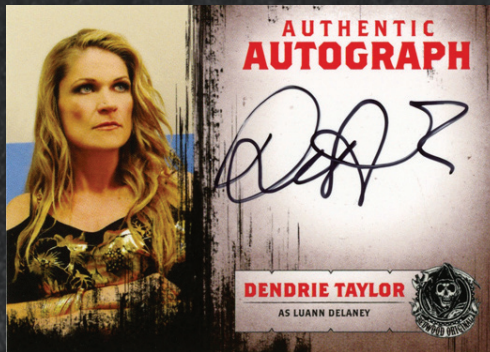

A19 Dendrie Taylor as Luann Delaney