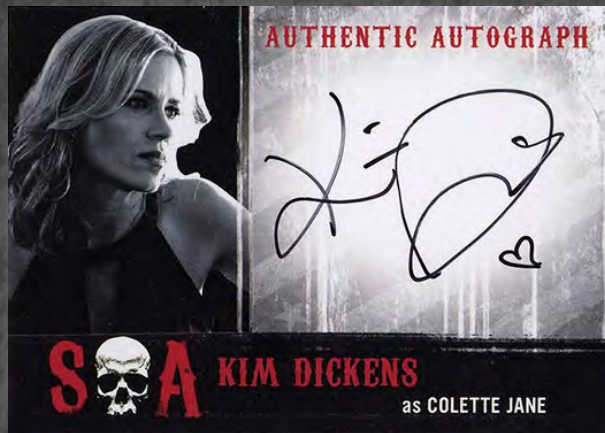

WG WALTON GOGGINS AS VENUS VAN DAM

KC KIM COATES AS ALEX "TIG" TRAGER

RD ROCKMOND DUNBAR AS ELI ROOSEVELT

Kim Dickens as Colette Jane

Marilyn Manson as Ron Tully

Charlie Hunnam as Jackson "Jax" Teller

SONS OF ANARCHY