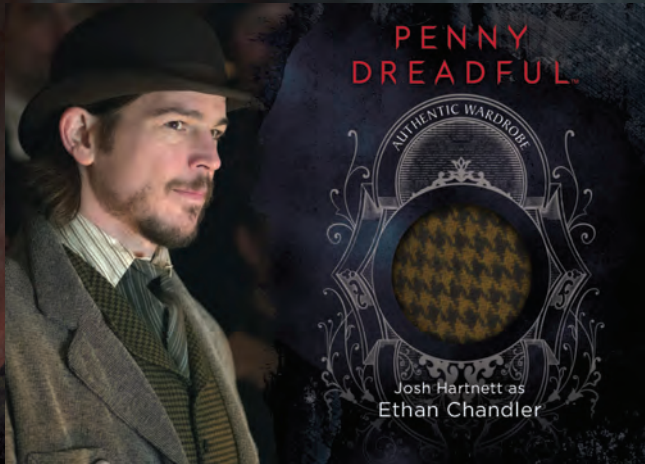

PENNY DREADFUL™

Josh Hartnett as Ethan Chandler