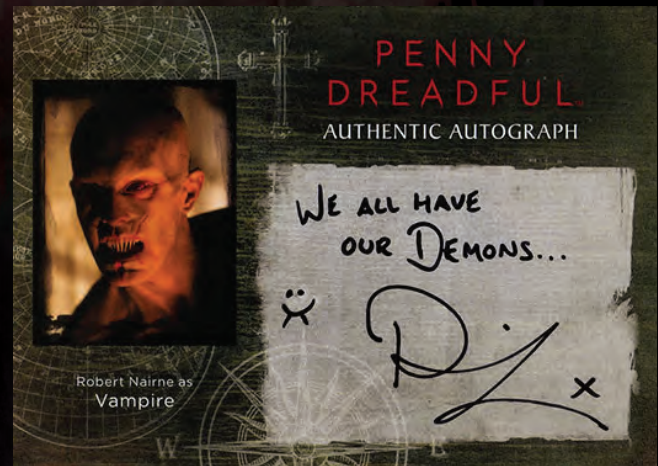

Robert Nairne as Vampire