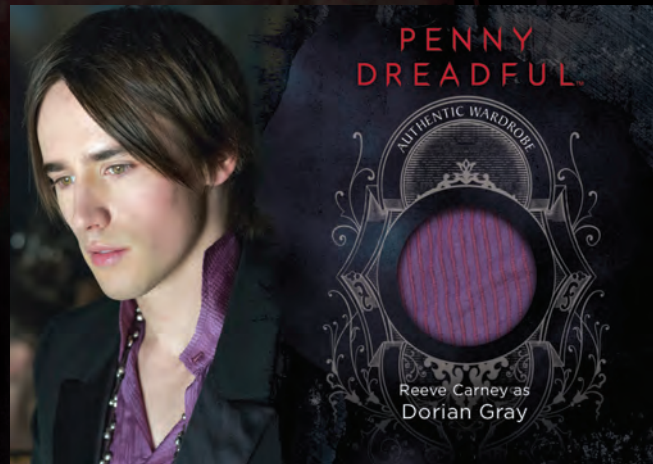

PENNY DREADFUL™

Josh Hartnett as Ethan Chandler

Danny Sapani as Sembene

Eva Green as Vanessa Ives

Reeve Carney as Dorian Gray

PENNY DREADFUL™

QUINTUPLE WARDROBE card (limited to 25 cards)

5W Timothy Dalton as Sir Malcolm Murray
Reeve Carney as Dorian Gray
Eva Green as Vanessa Ives
Harry Treadaway as Dr. Victor Frankenstein
Josh Hartnett as Ethan Chandler