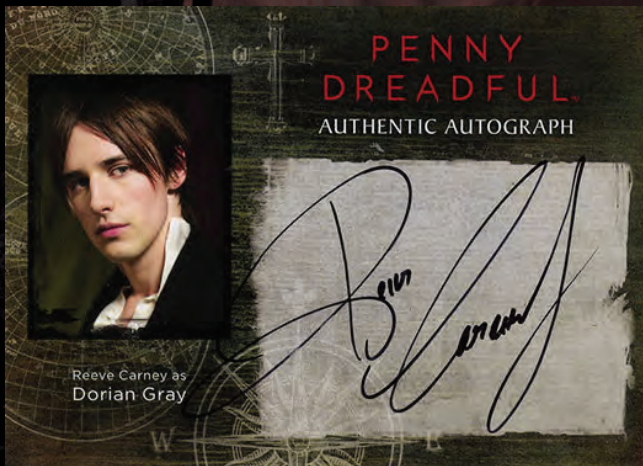

The Fool

The Empress

The Hierophant

PENNY DREADFUL™

AUTOGRAPH cards (1:24 packs)

| | | | |
|-----|--------------------|-----|---------------------|
| AP | Alex Price | NO | Nathan O'Toole |
| DS | Danny Sapani | NS | Noni Stapleton |
| HG | Henry Goodman | OC | Oliver Cotton |
| HT | Harry Treadaway | RC | Reeve Carney |
| HTO | Hannah Tointon | RK | Rory Kinnear |
| JM | Joseph Millson | RN | Robert Nairne |
| MF | Michael James Ford | SRB | Simon Russell Beale |