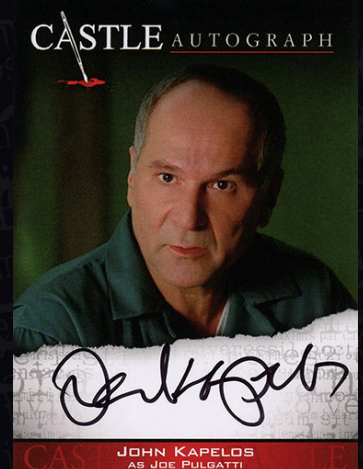

C7 ALWAYS ON HIS MIND
C8 GOOD INTENTIONS
C9 KATE'S REALIZATION

Partners In Spirit

Always On His Mind

Kate's Realization

CASTLE

AUTOGRAPH CARDS

A01 Nathan Fillion
A02 Molly C. Quinn
A03 Tamala Jones
A04 Seamus Dever
A05 Penny Johnson Jerald

A06 Adrian Pasdar
A07 Bruce Davison
A08 Lee Tergesen
A09 Tim Guinee
A10 Derek Webster

A11 Richard Burgi
A12 Teri Polo
A13 John Kapelos
A14 Brett Cullen

Nathan Fillion Autograph

Molly C. Quinn Autograph

John Kapelos Autograph