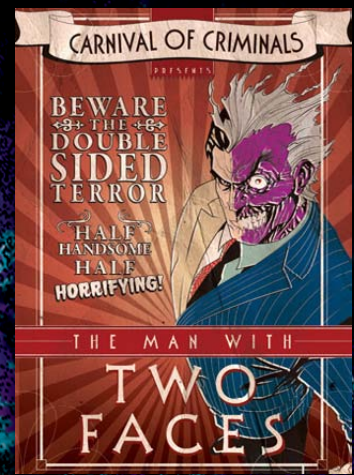

DC Comics Batman™: The Legend Trading Cards

Bruce Wayne

The Scarecrow

Jervis Tetch

CARNIVAL OF CRIMINALS POSTERS (2:24 packs)

Trading Cards

CP1 *The Joker*

CP2 *Mr. Freeze*

CP3 *The Penguin*

CP4 *The Scarecrow*

CP5 *Killer Croc*

CP6 *Poison Ivy*

CP7 *Two-Face*

CP8 *Man-Bat*

The Joker

Poison Ivy

Two-Face

DC Comics Batman™ : The Legend Trading Cards

THE BATMOBILE (2:24 packs) Trading Cards

BM1	BM4	BM7
BM2	BM5	BM8
BM3	BM6	BM9

BM2

BM3

BM6

THE BATCAVE (2:24 packs) Trading Cards