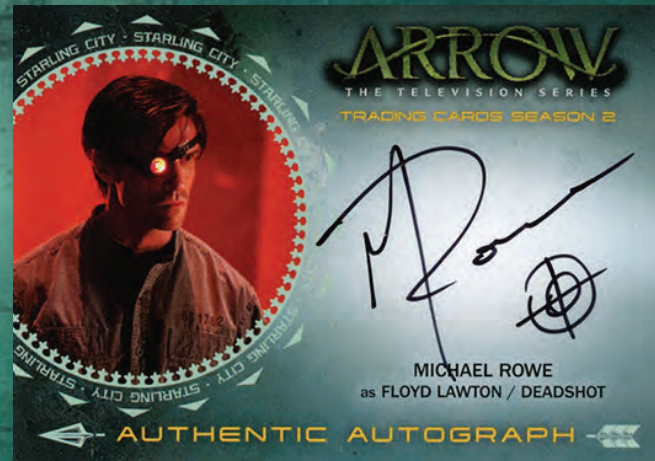

Michael Rowe as Floyd Lawton / Deadshot