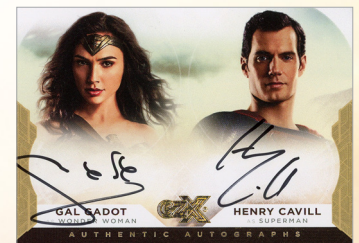

DUAL AUTOGRAPH CARD

1. GGHC #/5 Gal Gadot / Henry Cavill as Wonder Woman / Superman

GGHC

All DC characters and elements © & TM DC Comics and Warner Bros. Entertainment Inc. WB SHIELD: TM & © WBEI. (s19)
Cryptozoic logo and name is a TM of Cryptozoic Entertainment. All Rights Reserved.