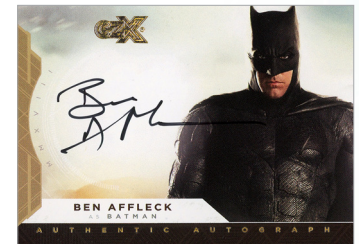

BA-B1

JM-A1 #/105	Jason Momoa as Aquaman
JM-A2 #/55	Jason Momoa as Aquaman
JM-AC #/55	Jason Momoa as Arthur Curry
NC-MOG #/210	Nestor Carbonell as Mayor of Gotham
NC-MOG2 #/210	Nestor Carbonell as Mayor of Gotham
RB-JC #/310	Richard Brake as Joe Chill
RAD-D #/299	Robin Atkin Downes as Doomsday
TO-MG #/205	Tao Okamoto as Mercy Graves
TO-MG2 #/205	Tao Okamoto as Mercy Graves
TM-AS #/210	Temuera Morrison as Abin Sur
TM-AC #/210	Temuera Morrison as Tom Curry