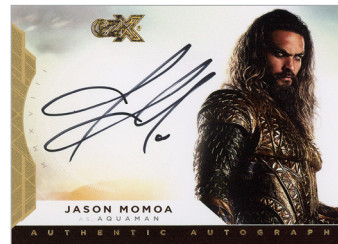

SUPER HEROES & SUPER-VILLAINS

PREMIUM TRADING CARDS

CZ STR PWR

Chase Cards (1:6 packs)

Red Silver | #/60 Gold | #/30 Black | #/1

- S01 Henry Cavill as Superman
- S02 Jesse Eisenberg as Lex Luthor
- S03 Gal Gadot as Wonder Woman
- S04 Elena Anaya as Dr. Maru
- S05 Ben Affleck as Batman
- S06 Patrick Wilson as Orm
- S07 Ezra Miller as The Flash
- S08 Jason Momoa as Aquaman
- S09 Margot Robbie as Harley Quinn
- S10 Ray Fisher as Cyborg
- S11 Jared Leto as The Joker
- S12 Amber Heard as Mera
- S13 Aaron Eckhart as Harvey Dent
- S14 Gary Oldman as Jim Gordon
- S15 Will Smith as Deadshot
- S16 Russell Crowe as Jor-El

S15

S17

S21

- | | |
|------------------------------------|----------------------------------|
| S17 Tom Hardy as Bane | S21 Heath Ledger as The Joker |
| S18 Robin Wright as Antiope | S22 Amy Adams as Lois Lane |
| S19 Michael Shannon as General Zod | S23 Anne Hathaway as Selina Kyle |
| S20 Chris Pine as Steve Trevor | S24 Christian Bale as Batman |

AUTOGRAPH CARDS

(1:6 packs)

SINGLE AUTOGRAPH CARDS

- | | |
|--------------|-------------------------------------|
| AC-I #/310 | Alain Chanoine as Incubus |
| AT-F #/210 | Antje Traue as Faora-UI |
| AZ-LL #/205 | Ayelet Zurer as Lara Lor-Van |
| BA-B1 #/10 | Ben Affleck as Batman |
| BA-B2 #/10 | Ben Affleck as Batman |
| BA-B3 #/10 | Ben Affleck as Batman |
| DK-V #/300 | Doutzen Kroes as Venelia |
| EBR-TC #/310 | Eugene Brave Rock as The Chief |
| EM-F1 #/50 | Ezra Miller as The Flash |
| EM-F2 #/30 | Ezra Miller as The Flash |
| EM-BA #/30 | Ezra Miller as Barry Allen |
| GG-WW1 #/99 | Gal Gadot as Wonder Woman |
| GG-WW2 #/20 | Gal Gadot as Wonder Woman |
| GG-WW3 #/25 | Gal Gadot as Wonder Woman |
| GM-KA #/310 | Graham McTavish as King Atlan |
| HC-S1 #/50 | Henry Cavill as Superman |
| HC-S2 #/25 | Henry Cavill as Superman |
| HC-S3 #/25 | Henry Cavill as Superman |
| HC-CK #/20 | Henry Cavill as Clark Kent |
| JDG-FF #/300 | Jack Dylan Grazer as Freddy Freeman |