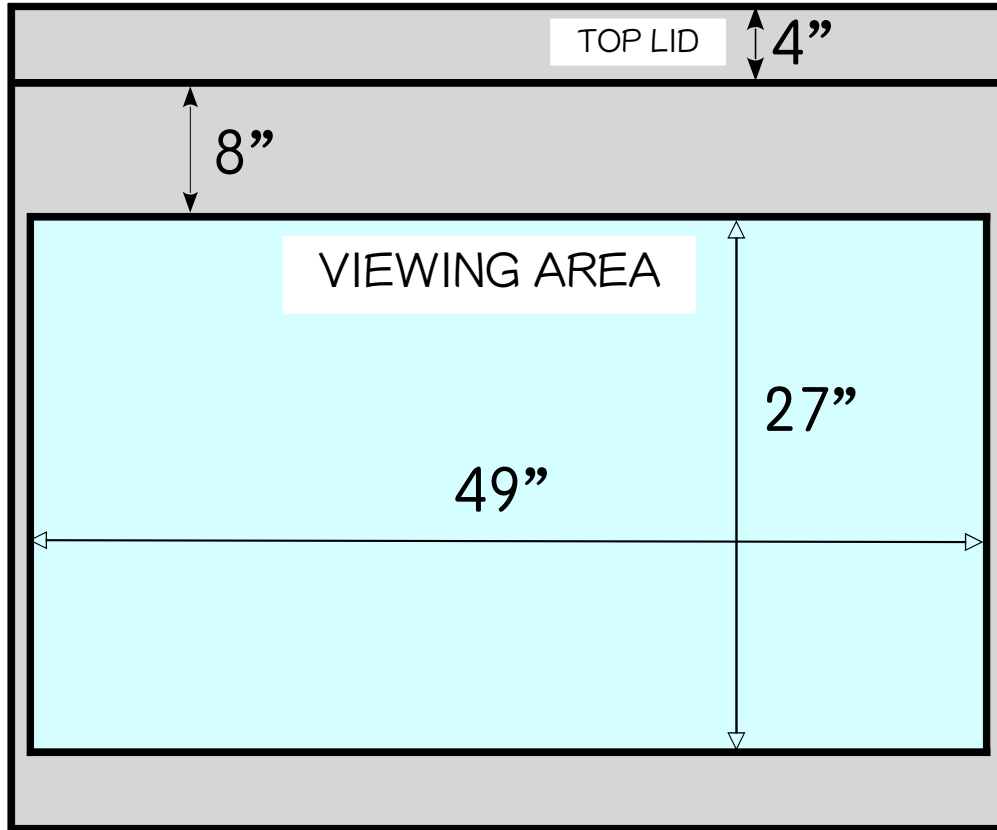

Puppy Cabin Viewing Area / Cabin Dimensions

2H Inside Cabin Dimensions L50" x W28" x H33" (27 cubic ft)

2H Outside Enclosure Dimensions L52" x W30" x H90"

3H Inside Cabin Dimensions L50" x W28" x H19" (14 cubic ft)

3H Outside Enclosure Dimensions L52" x W30" x H90"