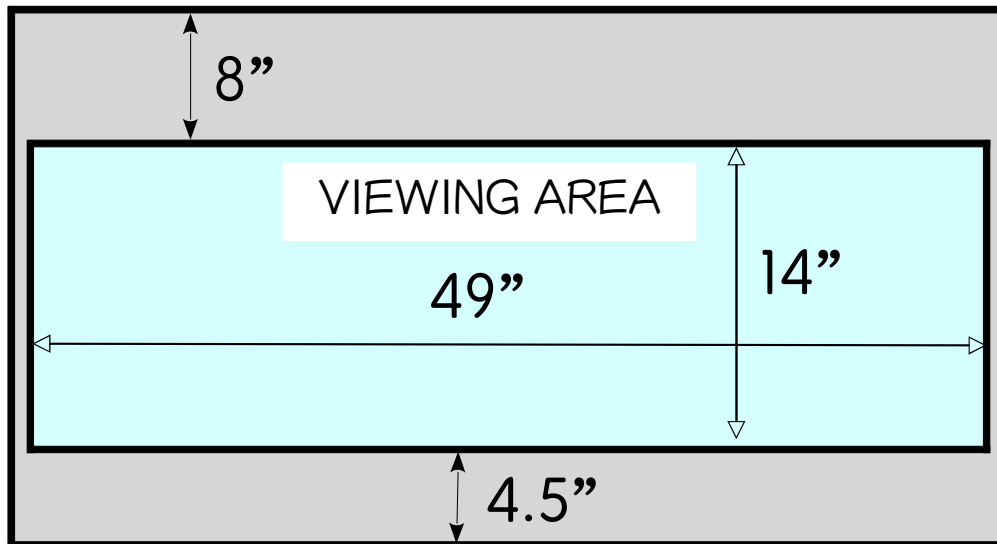

Puppy Cabin Viewing Area / Cabin Dimensions

2H Inside Cabin Dimensions L50" x W28" x H33" (27 cubic ft)

2H Outside Enclosure Dimensions L52" x W30" x H90"

3H Inside Cabin Dimensions L50" x W28" x H19" (14 cubic ft)

3H Outside Enclosure Dimensions L52" x W30" x H90"