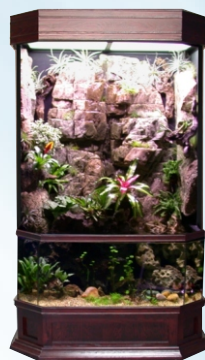

# 3-D AQUARIUM DISPLAYS

*Our 3-D designed aquariums create unique views from the top of the tank. Sure to impress customers with an unexpected visual of underwater life. Designed to display Freshwater Plants, Cichlids, Large Koi, Marine Fish or Invertebrates.*

## 3-D AQUARIUMS

- \* Standard sizes 180 / 280 / 380 Gallons.
- \* Dimensions are 48" / 72" / 96" x 48" x 32"
- \* Available with H39 internal filter for either fresh or marine or H30 overflow system on a 32"H stand with a Wet/Dry filter and BX High Performance Skimmer
- \* Complete with Metal Halide
- \* Plant walls with "Back To Nature" backgrounds & or light canopies are optional

## 2 or 3 TIER PLANT TANK

- \* 84" x 48" x 14"/16" (3-Tier)
- \* 74" x 36" x 14"/16" (2-Tier)
- \* Open 3D design for easy access.
- \* Complete with DAS filtration (reservoir, pump and bio spools)
- \* Metal Halide Pendants included

## 3-D AQUARIUM with PALUDARIUM

*In combination with the 3-D aquarium DAS designed a beautiful set-up with a Paludarium. With this unique aquarium show piece you can unleash all your decorating and artistic skills and awe your customers.*