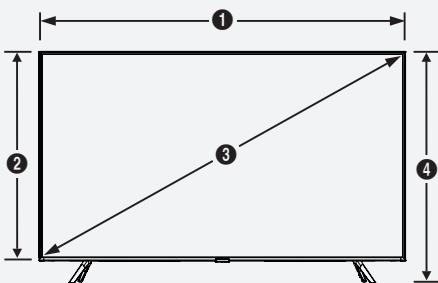

NT678U Series Hospitality TVs

Dimensions

Swivel Stand

Simple Stand

Swivel stand for 43", 50", 55" / Simple stand for 65"

43" | HG43NT678UFXZA - 4K

1	2	3	4	5	6
37.9"	22.0"	43.0"	24.1"	2.3"	8.9"

50" | HG50NT678UFXZA - 4K