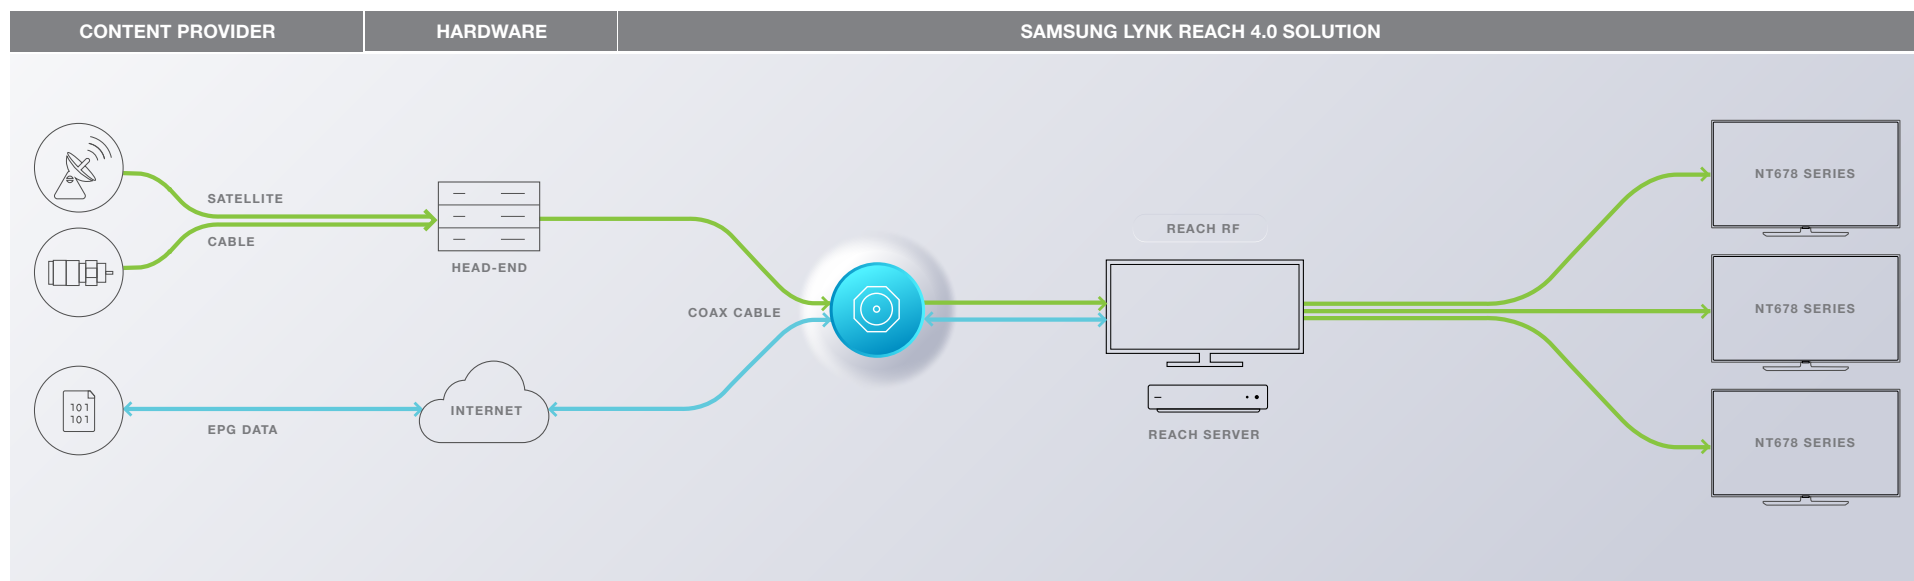

Samsung LYNK™ DRM HD content decryption

Samsung's software-based DRM technology is integrated into the entire Samsung Hotel TV line. Samsung LYNK™ DRM offers a robust solution to unlock premium HDTV content from cable, satellite and VOD providers, with maximum efficiency and security.

SAMSUNG

A better environment and easier management through Samsung LYNK.

Samsung LYNK REACH 4.0 CMS delivers more than just content.

Control content on hundreds of TVs at once. Eliminate room-by-room visits to each guest room by using a single-location remote solution. The REACH (RF) Server delivers updated firmware and other settings to TVs through RF signals. REACH (IP) is also available for centralized control of SMART hospitality TVs without the need for additional hardware. Updates are simple and simultaneous, with no need to go from room to room to update each display.

Keep your guests entertained. LYNK REACH provides channel management capabilities including a customizable interactive program guide. Additionally, with third-party casting services, your guests can connect their mobile devices to the in-room screen.