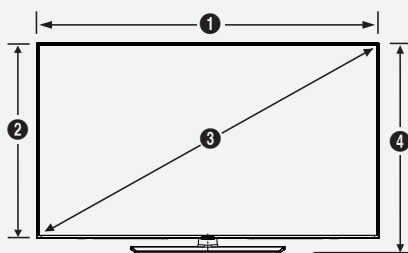

Swivel (20/20, 60/60 and 90/90) Stands

Pedestal stands rotate with 20/20, 60/60 and 90/90 degree stops (excludes 65" model), so wherever in the room your guests are, they should have an excellent view of their TV. Swivel stand includes integrated mounting plate and bolt-down kit.

NT678U Series Hospitality TVs

Dimensions

Swivel Stand

Simple Stand

Swivel stand for 43", 50", 55" / Simple stand for 65"

43" | HG43NT678UFXZA - 4K

1	2	3	4	5	6
37.9"	22.0"	43.0"	24.1"	2.3"	8.9"

50" | HG50NT678UFXZA - 4K