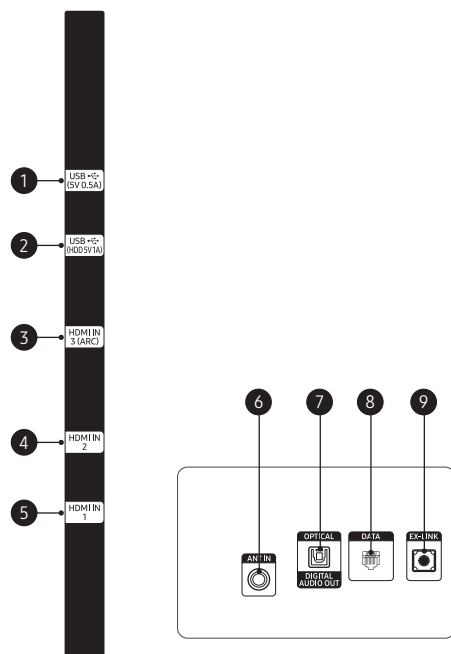

NT678U Series Hospitality TVs

Dimensions

Swivel Stand

Simple Stand

Swivel stand for 43", 50", 55" / Simple stand for 65"

43" | HG43NT678UFXZA - 4K

1	2	3	4	5	6
37.9"	22.0"	43.0"	24.1"	2.3"	8.9"

50" | HG50NT678UFXZA - 4K

1	2	3	4	5	6
44.0"	25.4"	50.0"	27.4"	2.4"	8.9"

55" | HG55NT678UFXZA - 4K

1	2	3	4	5	6
48.4"	27.8"	55.0"	29.9"	2.4"	8.9"

65" | HG65NT678UFXZA - 4K

1	2	3	4	5	6
57.1"	32.7"	65.0"	35.7"	2.4"	11.1"

NT678U Series Hospitality TVs

Connectivity

HG43NT678UFXZA, HG50NT678UFXZA, HG55NT678UFXZA and HG65NT678UFXZA

- | | | |
|--------------------|--------------|--------------------------------|
| 1. USB (5V 0.5A) | 4. HDMI In 2 | 7. Optical / Digital Audio Out |
| 2. USB (HDD 5V 1A) | 5. HDMI In 1 | 8. Data (RJ12) |
| 3. HDMI In 3 (ARC) | 6. Ant In | 9. Ex-Link (RS-232C) |