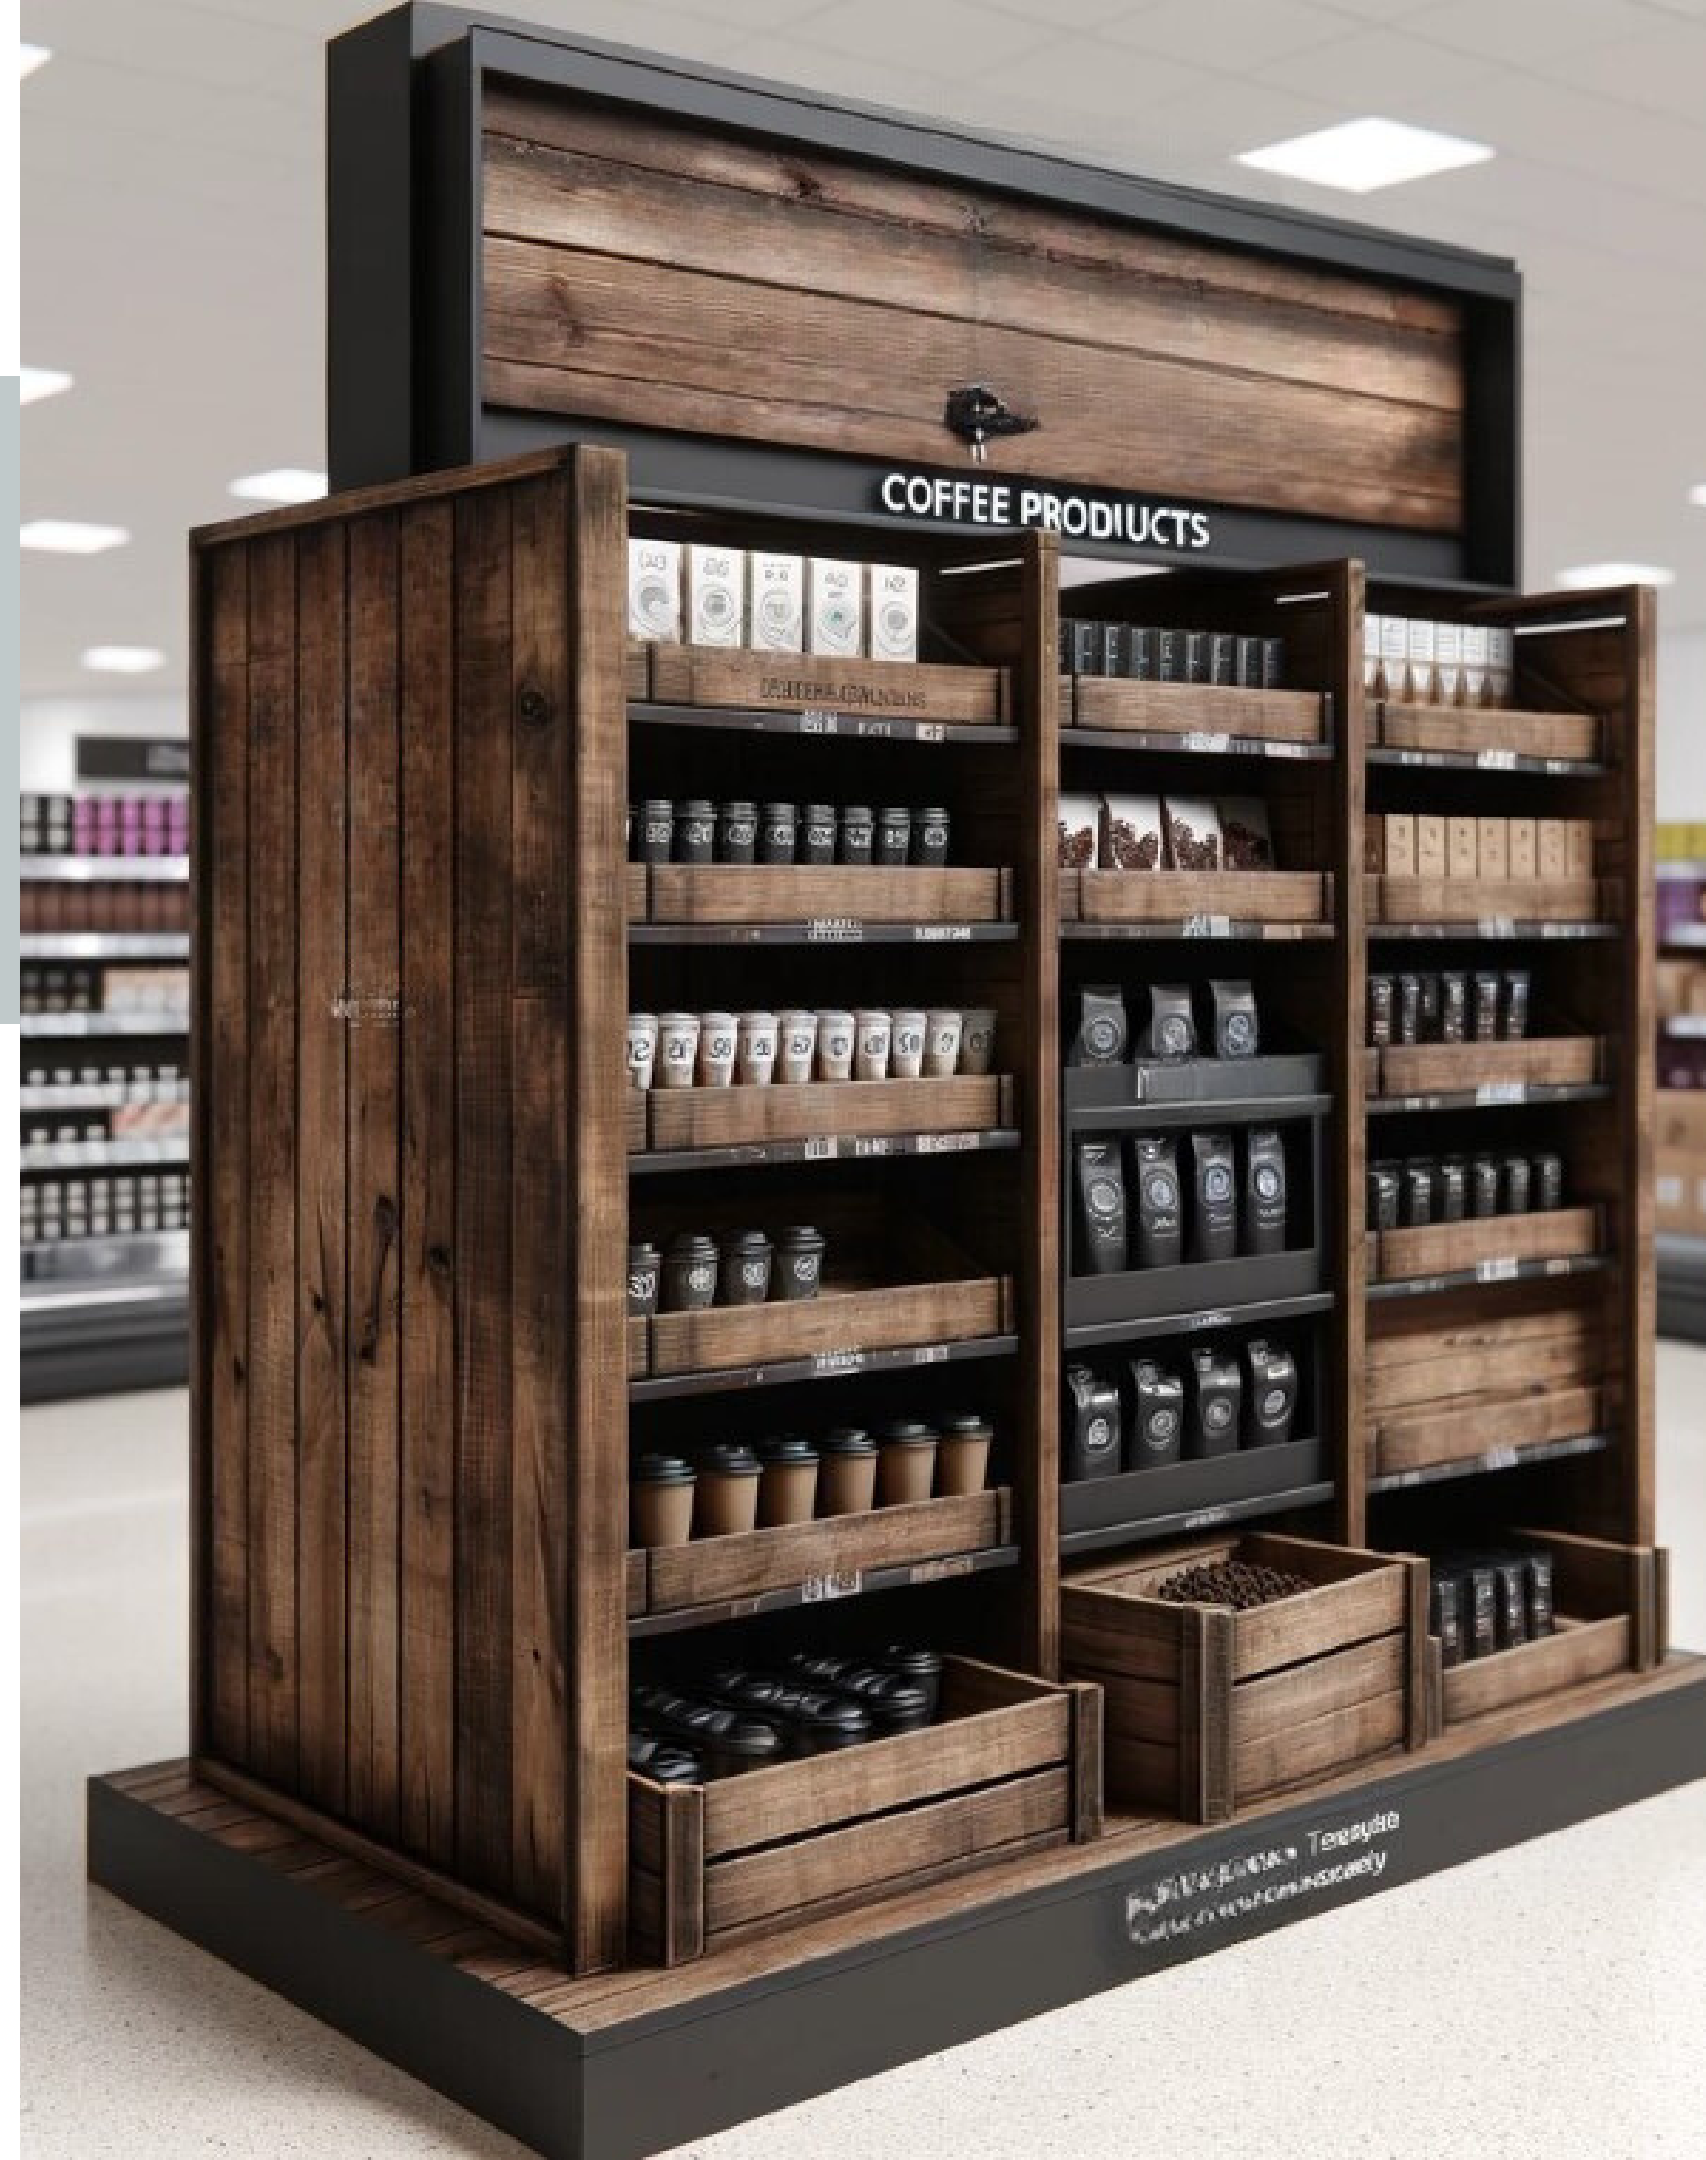

Gondola

Featuring a sturdy and robust construction, our gondola-type display units are built to withstand the demands of high-traffic retail environments while providing ample space for product presentation. With adjustable shelving options, these units can be customized to accommodate various product sizes and configurations, ensuring maximum versatility.

Designed with branding in mind, each unit offers opportunities for personalized customization, allowing you to showcase your brand identity effectively. Whether through engraved logos, branded headers, or customized finishes, our gondola-type display units are tailored to reflect the unique personality of your brand.