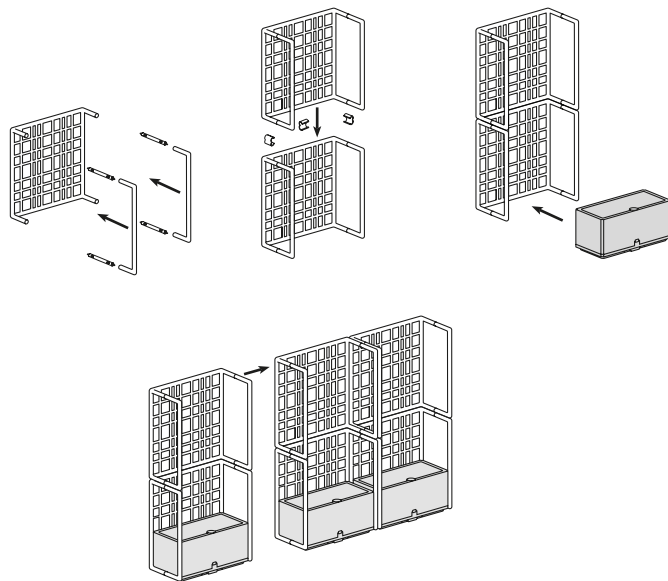

SIPARIO

SIPARIO

NARDI Contract

SIPARIO

NARDI Contract

SIPARIO 2 - SIPARIO 3

SIPARIO, a free-standing modular partition for outdoor use, can be configured as required and is ideal for separating open spaces. It consists of grid elements, easily hooked together without using screws, and includes a container for plants. It's made of regenerated plastic