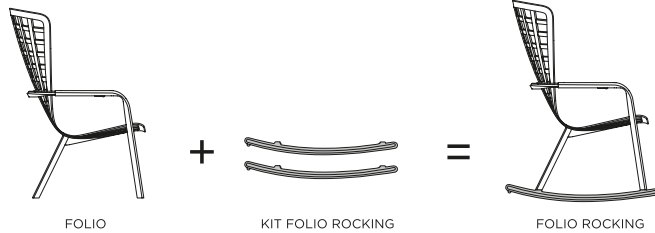

FOLIO ROCKING

NARDI Contract

NARDI Contract

FOLIO