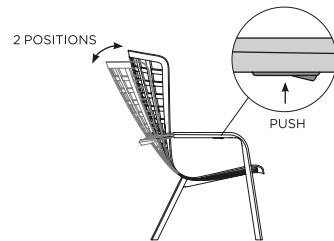

FOLIO ROCKING

FOLIO

FOLIO