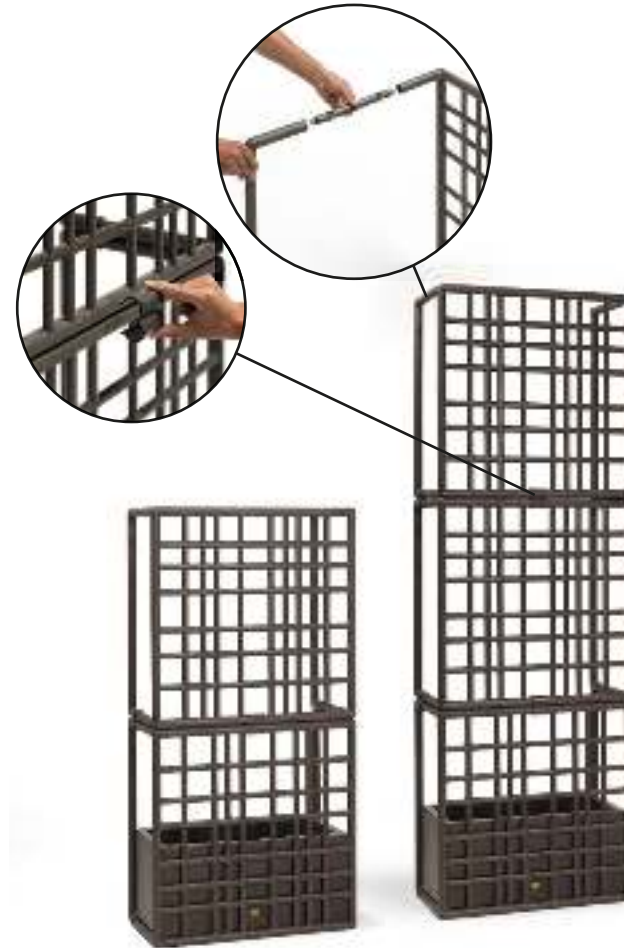

SIPARIO

SIPARIO

NARDI Contract

SIPARIO

NARDI Contract

SIPARIO 2 - SIPARIO 3

SIPARIO, a free-standing modular partition for outdoor use, can be configured as required and is ideal for separating open spaces. It consists of grid elements, easily hooked together without using screws, and includes a container for plants. It's made of regenerated plastic