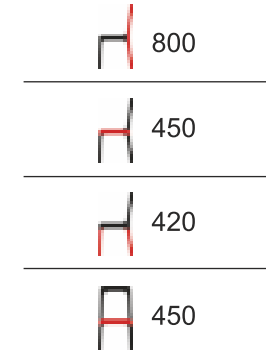

Bloom

Ami

Jonathan

Weston