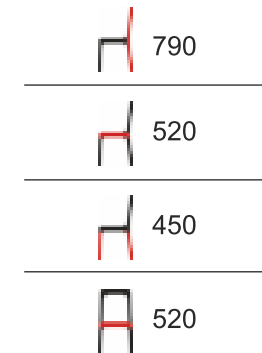

Bloom

Ami

Jonathan

Weston