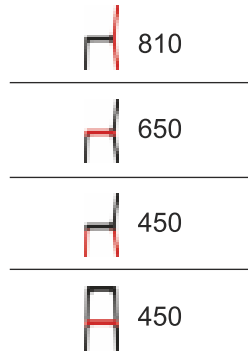

Bloom

Ami

Jonathan

Weston