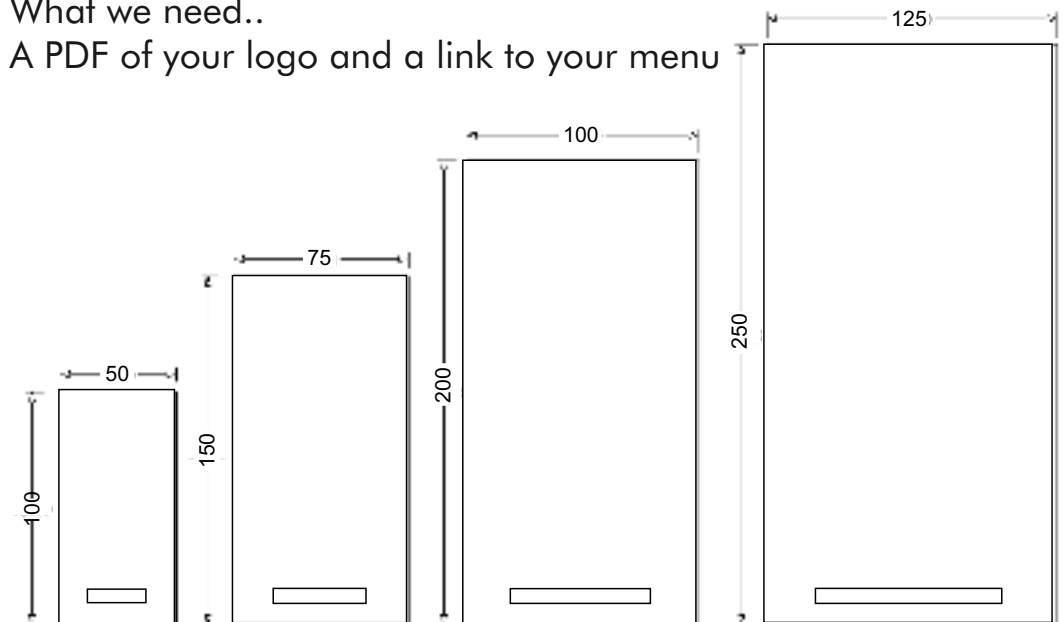

What we need..

A PDF of your logo and a link to your menu