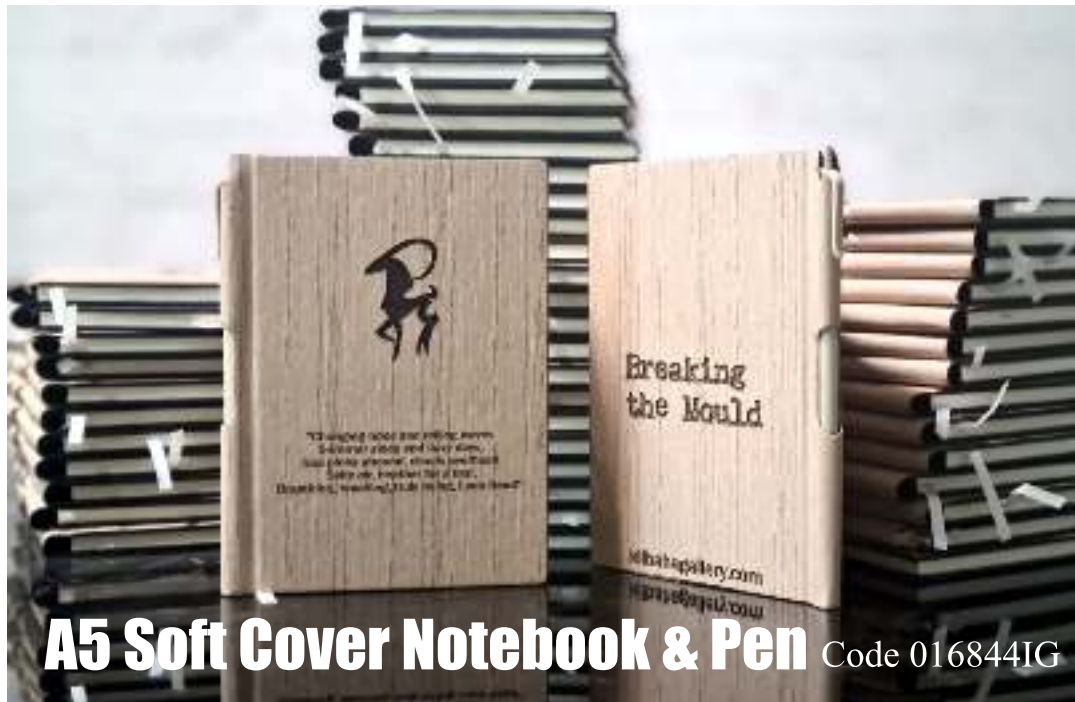

A5 Soft Cover Notebook & Pen Code 016844IG