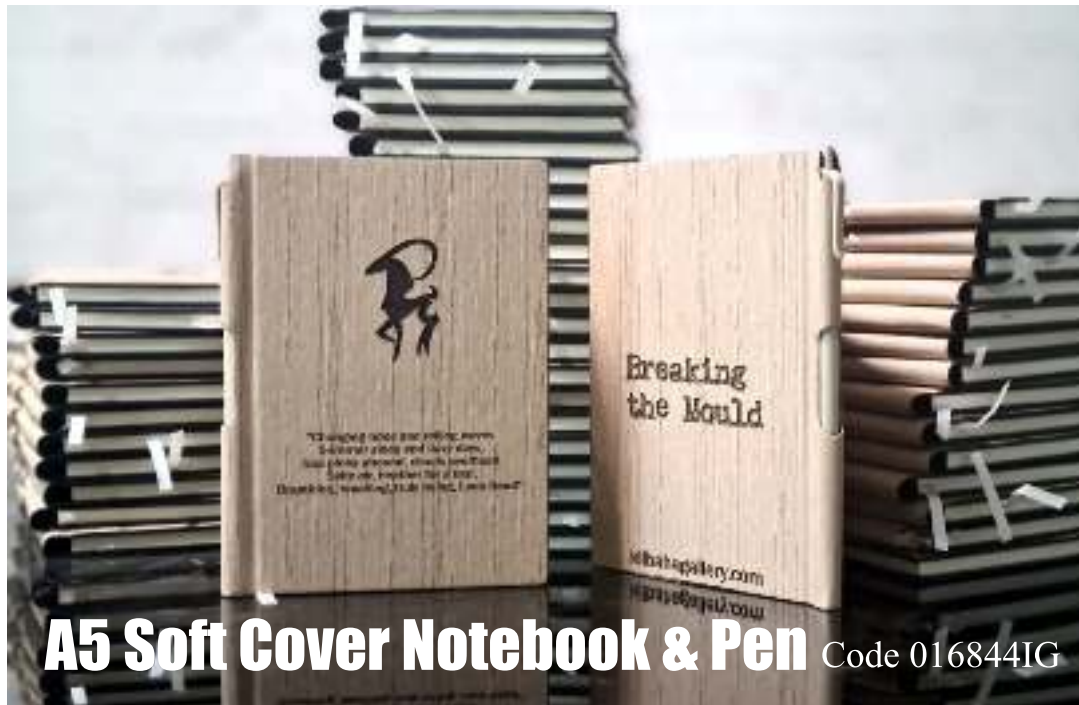

Portable Bamboo Laptop stand

Code 19302519G

WOOD NOTEBOOKS

With pen and ruler
Code 388244IG

A5 Soft Cover Notebook & Pen Code 016844IG

A5 Bamboo Notebook & Pen Set

Code 18486759IG

A6 bamboo notepad with pen
Code 201368IG