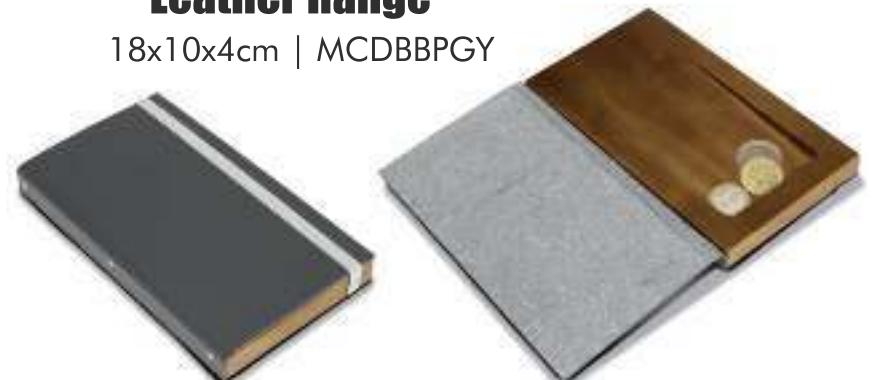

Classic Range

23x13cm | MCCRBPBL

Trendy Range

23x12cm | MCTRBPBL

Basic Range

23x12cm
MCBRBPBL

Trendy Box

18x12x4cm
MCBPBOXTR
128490

Trendy Range

18x10x4cm
MCDBBPBL

Leather Range

18x10x4cm | MCDBBPGY

FOOD BOARDS & LASER BRANDING

Choose from over 50 standard, customizable board options...

Or go custom made and let us design a board to your specifications