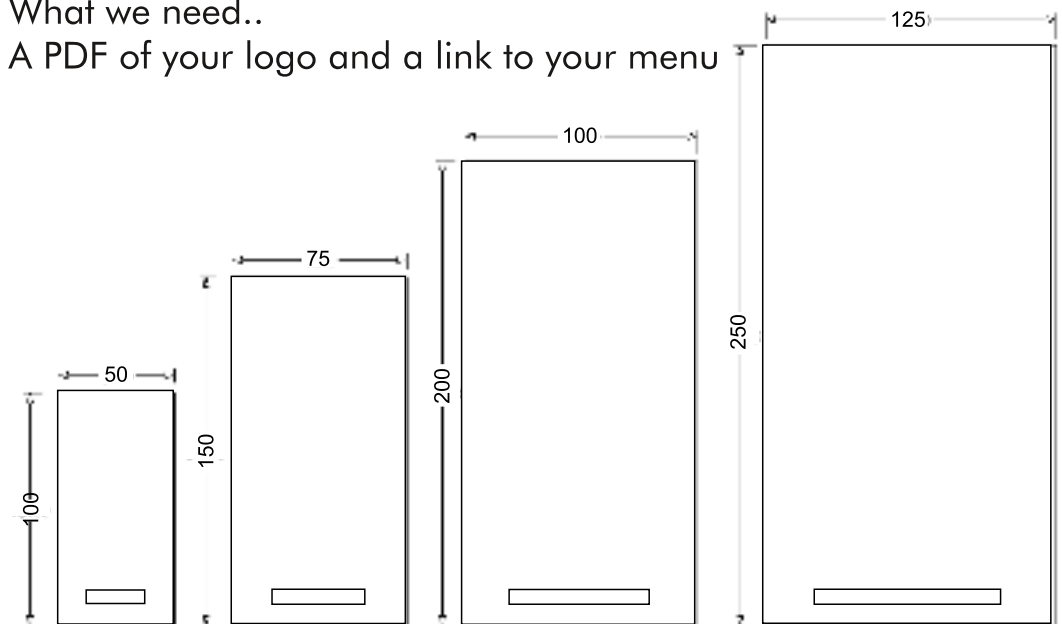

A PDF of your logo and a link to your menu

Branding Available on all Products

BESPOKE QR CODES

QR Table Menu Stand

Designed &
Made to order
Five colour options
17x10cm | QRMENO

What we need..
Your logo and
a link to your menu
and we'll do the rest