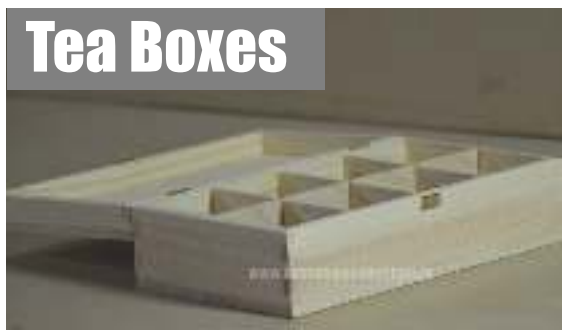

MPB1 40 x 30 x 13cm

MPB2 40 x 30 x 13cm

Promotions | Product launches | Gifting & Display
Our standard box range

MPB3 40 x 30 x 23cm

MPB4 60 x 40 x 23cm

Special Requests..

We can also help with bespoke options..

Curved top pine boxes

Tea Boxes

**Possibilities..
Branding
Colouring
Inserts..**

Tea Box with removable insert 28 x 16 x 18.5cm

Bottle boxes

All boxes can be supplied with or without Branding
Special customizations available