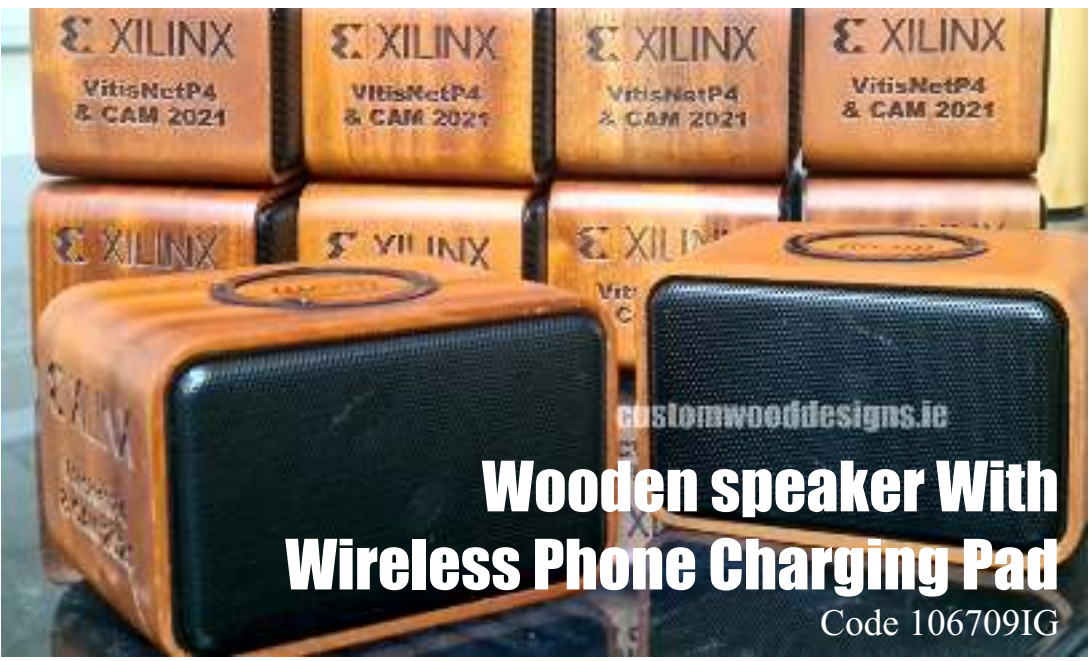

Wood sunglasses

**Sunglasses with
bamboo arms**

Code 19804801IG

**Wooden speaker With
Wireless Phone Charging Pad**
Code 106709IG

**Magnus Mini Stone
ECO Wireless
Speaker**

Code 589444IG

**Seneca Mini
Wooden
Bluetooth Speaker**