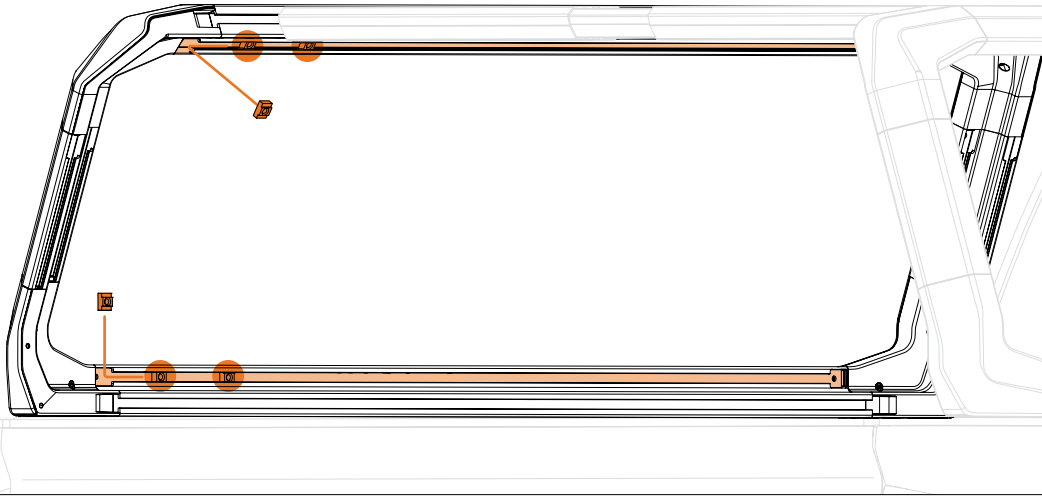

# Narrow Molle Panel Installation

- 1 Place (2) T-Nuts in upper and lower IBEX™ T-Nut bed rail channels.

- 2 Install Narrow Molle Panel into T-Nuts using (4) M8 x 12 Bolts.