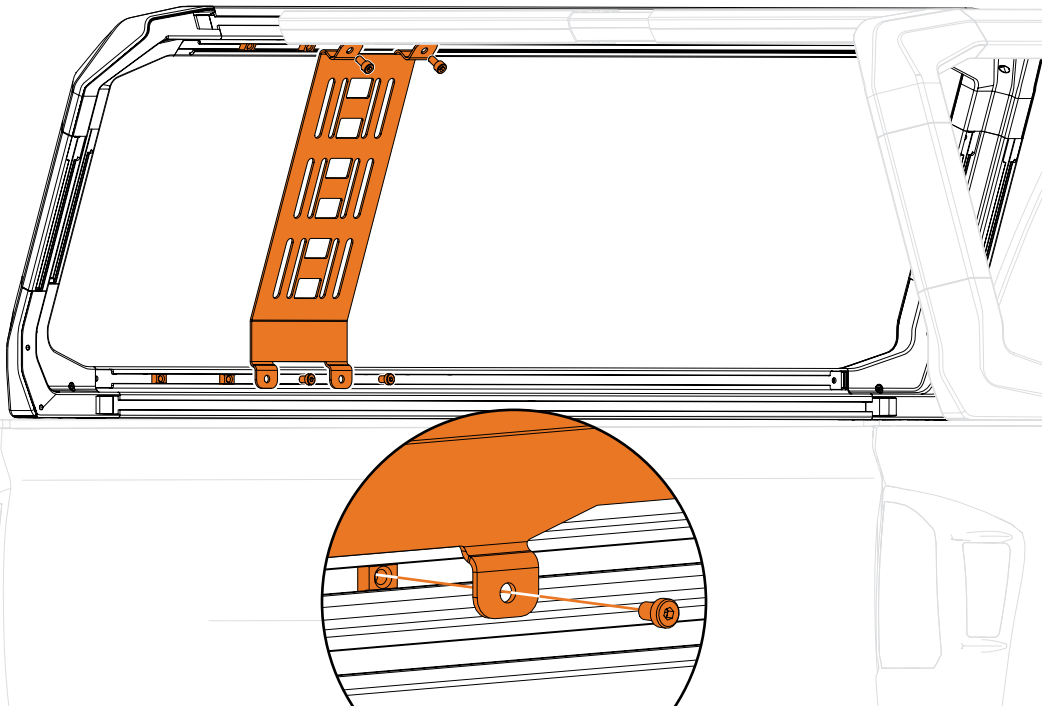

Narrow Molle Panel Installation

1. 1 Place (2) T-Nuts in upper and lower IBEX™ T-Nut bed rail channels.

1. 2 Install Narrow Molle Panel into T-Nuts using (4) M8 x 12 Bolts.