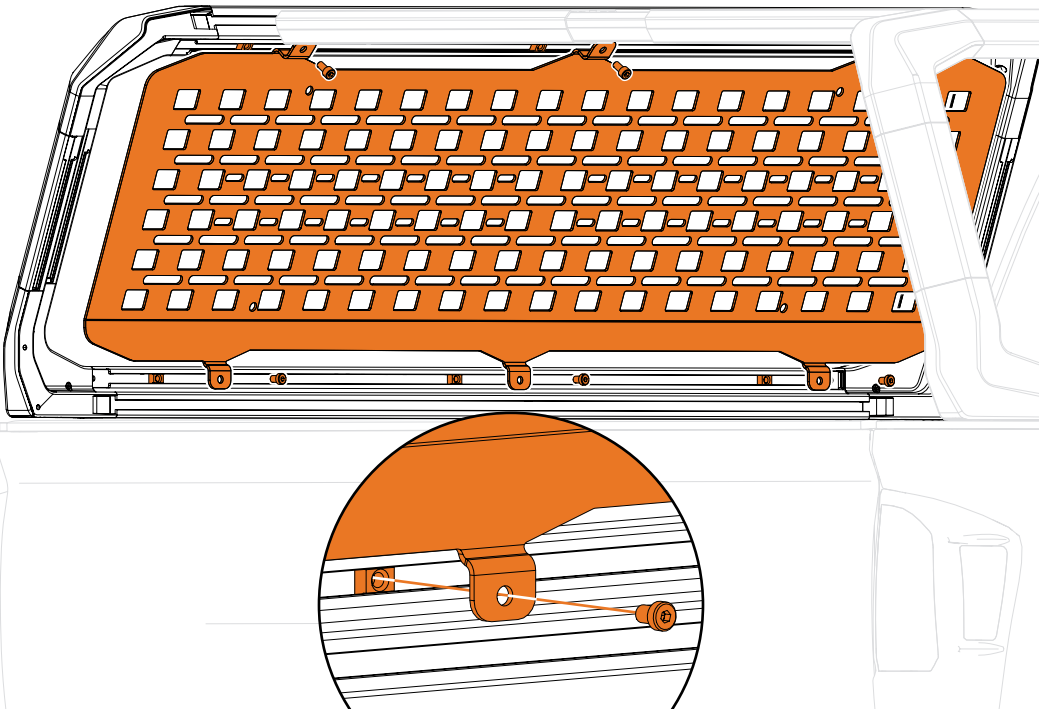

IBEX™

MOLLE PANEL

ASSEMBLY

ASSEMBLY VIDEO

Parts

Molle Panel

(6) M8 x 12 Bolts

(6) T-Nuts

6mm Hex Key

Molle Panel Installation

- 1 Place (3) T-Nuts in upper and lower IBEX™ T-Nut channels.

- 2 Install Molle Panel into T-Nuts using (6) M8 x 12 Bolts.

Warnings

IBEX™

MOLLE PANEL

WARNINGS

- Follow instructions for proper assembly, installation and use.
- Check tightness of all bolts and screws periodically.
- Do not overload the panel.
- Only use this panel with the IBEX™ in the full height configuration.
- Modifying the panel by drilling or cutting may weaken the panel.
- Drive responsibly.