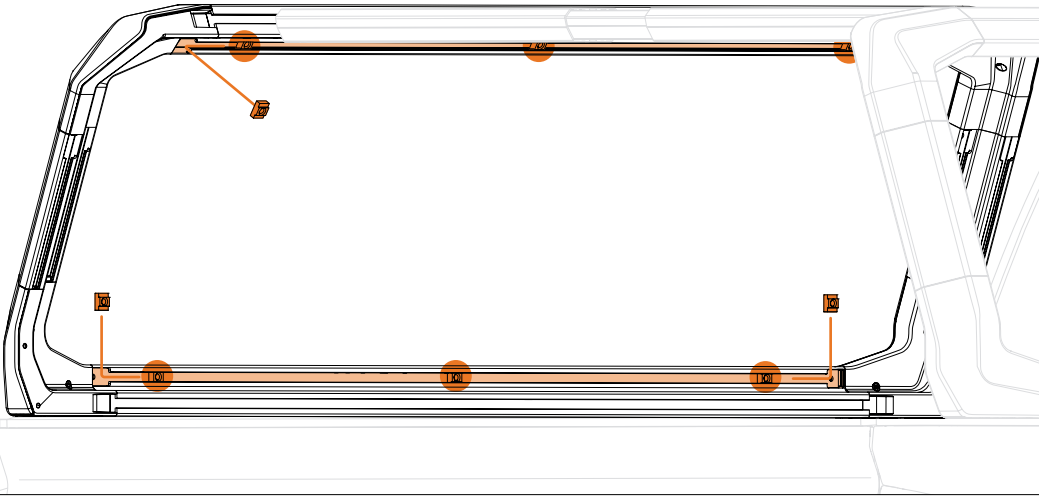

IBEX™

MOLLE PANEL

ASSEMBLY

ASSEMBLY VIDEO

Parts

Molle Panel

(6) M8 x 12 Bolts

(6) T-Nuts

6mm Hex Key

Molle Panel Installation

- 1 Place (3) T-Nuts in upper and lower IBEX™ T-Nut channels.

- 2 Install Molle Panel into T-Nuts using (6) M8 x 12 Bolts.

Warnings

IBEX™

MOLLE PANEL

WARNINGS

- Follow instructions for proper assembly, installation and use.
- Check tightness of all bolts and screws periodically.
- Do not overload the panel.
- Only use this panel with the IBEX™ in the full height configuration.
- Modifying the panel by drilling or cutting may weaken the panel.
- Drive responsibly.