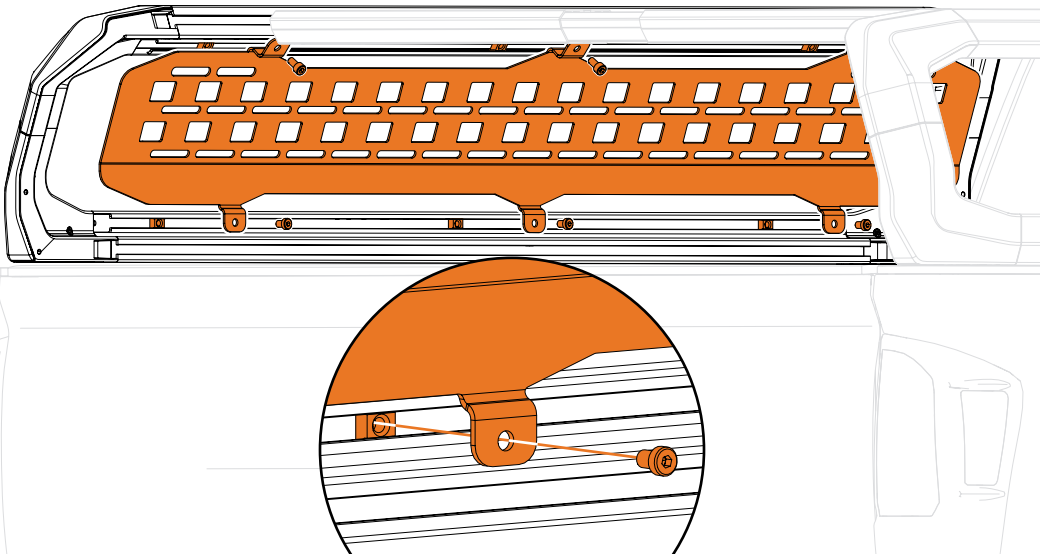

Mid Molle Panel Installation

1. 1 Place (3) T-Nuts in upper and lower IBEX™ T-Nut channels.

1. 2 Install Mid Molle Panel into T-Nuts using (6) M8 x 12 Bolts.