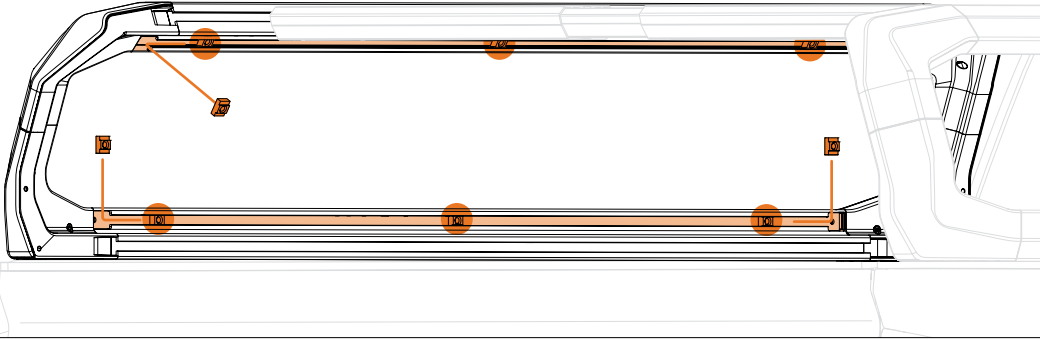

# Mid Molle Panel Installation

- 1 Place (3) T-Nuts in upper and lower IBEX™ T-Nut channels.

- 2 Install Mid Molle Panel into T-Nuts using (6) M8 x 12 Bolts.