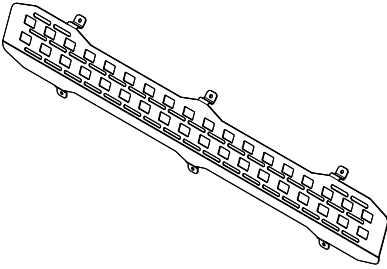

**IBEX™**

**MID MOLLE PANEL**

ASSEMBLY

ASSEMBLY VIDEO

# Parts

Mid Molle Panel

(6) M8 x 12 Bolts

(6) T-Nuts

6mm Hex Key