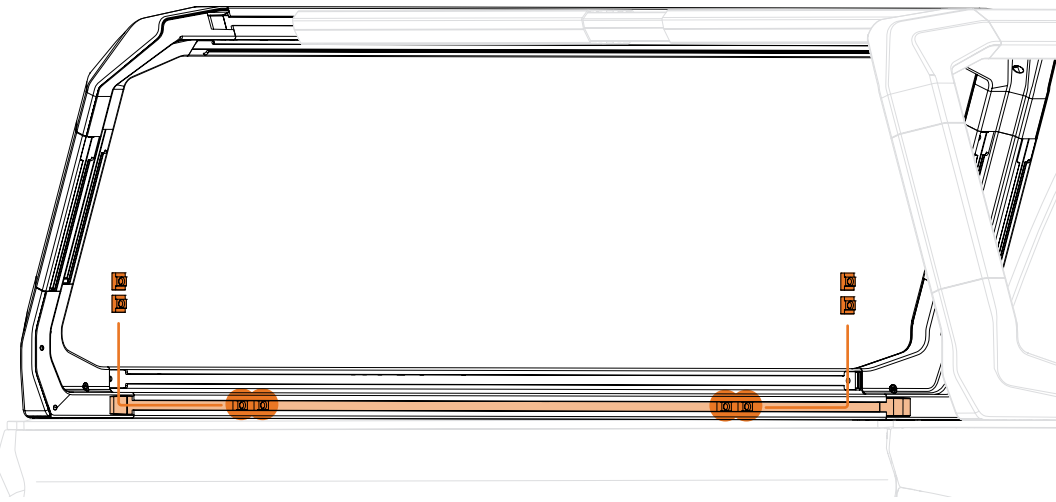

IBEX™

JACK MOUNT

ASSEMBLY

ASSEMBLY VIDEO

Parts

Jack Mounts

(4) M8 x 55 Bolts

(4) T-Nuts

5mm Hex Key

Jack Mount Installation

- 1 Place (4) T-Nuts into the lower IBEX™ bed rail T-Nut channel.

- 2 Install Jack Mounts into T-Nuts using (2) M8 x 55 Bolts for each mount.

**Torque M8 x 55 bolts to 29Nm
Do not overtighten**

Ratchet Jack Installation

- Secure your ratchet jack by securing threaded knobs through the steel standard bar of the jack and tightening into Jack Mount.

Warnings

IBEX™

JACK MOUNT

WARNINGS

- Follow instructions for proper assembly, installation and use.
- Check tightness of all bolts and screws periodically.
- Regularly check and tighten the T-Handles holding the jack on the mount.
- Drive responsibly.