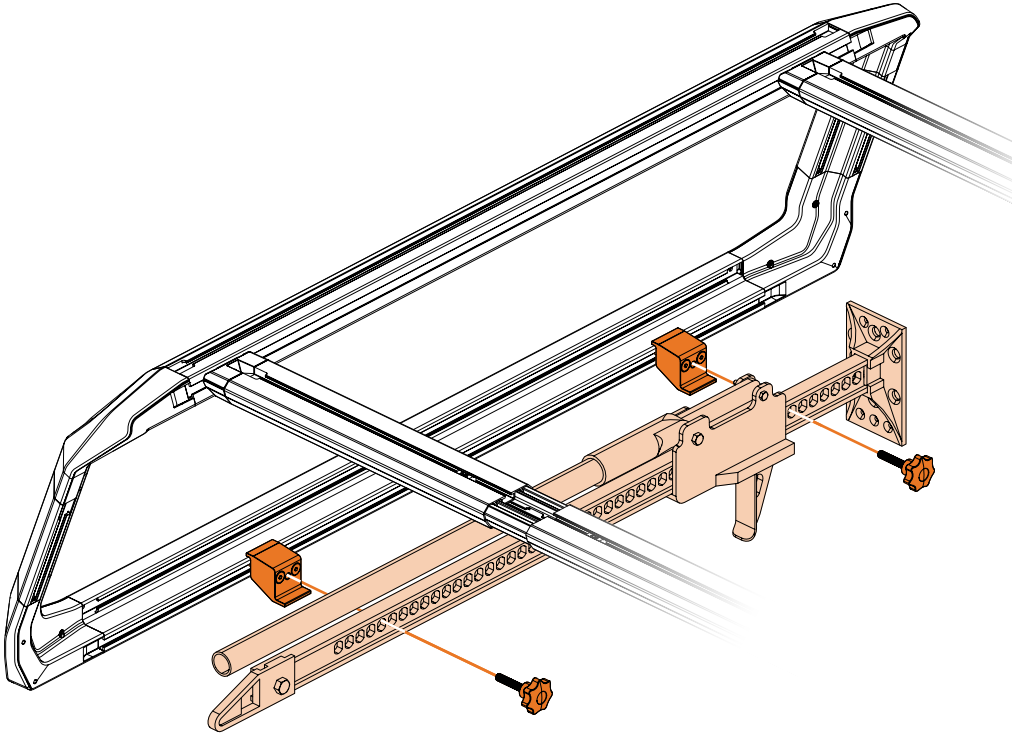

IBEX™

JACK MOUNT

ASSEMBLY

ASSEMBLY VIDEO

Parts

Jack Mounts

(4) M8 x 55 Bolts

(4) T-Nuts

5mm Hex Key

Jack Mount Installation

- 1 Place (4) T-Nuts into the lower IBEX™ bed rail T-Nut channel.

- 2 Install Jack Mounts into T-Nuts using (2) M8 x 55 Bolts for each mount.

**Torque M8 x 55 bolts to 29Nm
Do not overtighten**

Ratchet Jack Installation

- Secure your ratchet jack by securing threaded knobs through the steel standard bar of the jack and tightening into Jack Mount.

Warnings

IBEX™

JACK MOUNT

WARNINGS

- Follow instructions for proper assembly, installation and use.
- Check tightness of all bolts and screws periodically.
- Regularly check and tighten the T-Handles holding the jack on the mount.
- Drive responsibly.