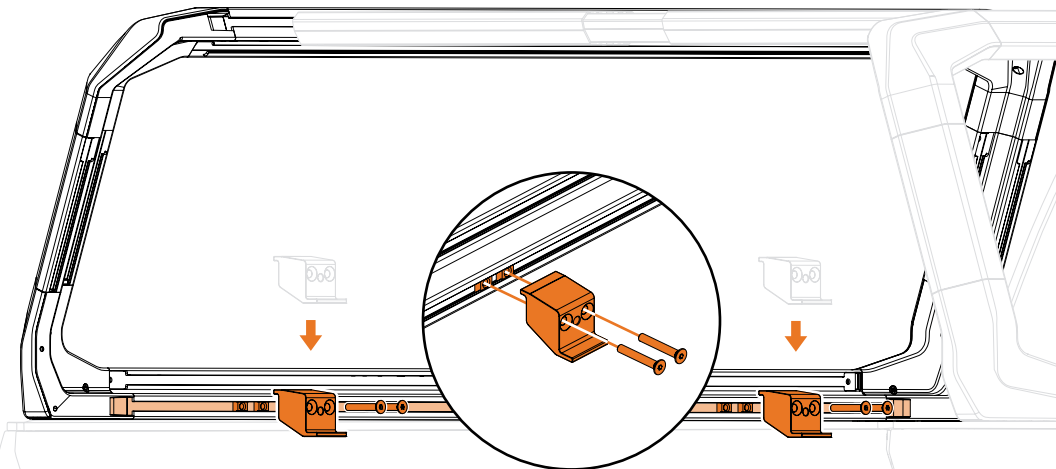

IBEX™

JACK MOUNT

ASSEMBLY

ASSEMBLY VIDEO

Parts

Jack Mounts

(4) M8 x 55 Bolts

(4) T-Nuts

5mm Hex Key

Jack Mount Installation

- 1 Place (4) T-Nuts into the lower IBEX™ bed rail T-Nut channel.

- 2 Install Jack Mounts into T-Nuts using (2) M8 x 55 Bolts for each mount.

**Torque M8 x 55 bolts to 29Nm
Do not overtighten**

Ratchet Jack Installation

- Secure your ratchet jack by securing threaded knobs through the steel standard bar of the jack and tightening into Jack Mount.

Warnings

IBEX™

JACK MOUNT

WARNINGS

- Follow instructions for proper assembly, installation and use.
- Check tightness of all bolts and screws periodically.
- Regularly check and tighten the T-Handles holding the jack on the mount.
- Drive responsibly.