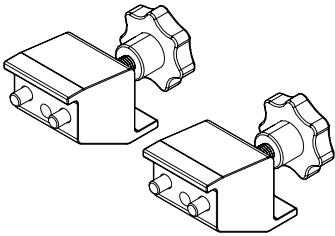

IBEX™

JACK MOUNT

ASSEMBLY

ASSEMBLY VIDEO

Parts

Jack Mounts

(4) M8 x 55 Bolts

(4) T-Nuts

5mm Hex Key

Jack Mount Installation

- 1 Place (4) T-Nuts into the lower IBEX™ bed rail T-Nut channel.

- 2 Install Jack Mounts into T-Nuts using (2) M8 x 55 Bolts for each mount.

**Torque M8 x 55 bolts to 29Nm
Do not overtighten**

Ratchet Jack Installation

- Secure your ratchet jack by securing threaded knobs through the steel standard bar of the jack and tightening into Jack Mount.

Warnings

IBEX™

JACK MOUNT

WARNINGS

- Follow instructions for proper assembly, installation and use.
- Check tightness of all bolts and screws periodically.
- Regularly check and tighten the T-Handles holding the jack on the mount.
- Drive responsibly.