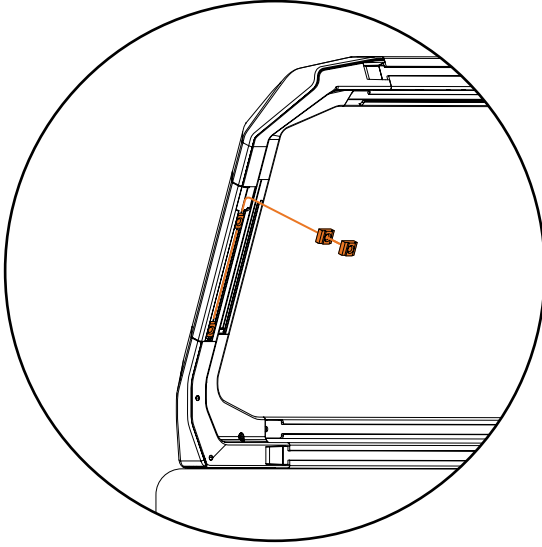

IBEX™

GRAB HANDLE

ASSEMBLY

ASSEMBLY VIDEO

Parts

Grab Handle

(2) M8 x 16 Bolts

(2) T-Nuts

5mm Hex Key

Grab Handle Installation

- 1 Place (2) T-Nuts in rear IBEX™ T-Nut channel on the desired side. The Grab Handle can only be installed at full height configuration.

- 2 Install Grab Handle into T-Nuts using (2) M8 x 16 Bolts.

Warnings

IBEX™

GRAB HANDLE

WARNINGS

- Follow instructions for proper assembly, installation and use.
- Check tightness of all bolts and screws periodically.
- Only use the Grab Handle to grab for balance. Do not use as a tie-down point, a step, or other load bearing uses.
- Drive responsibly.