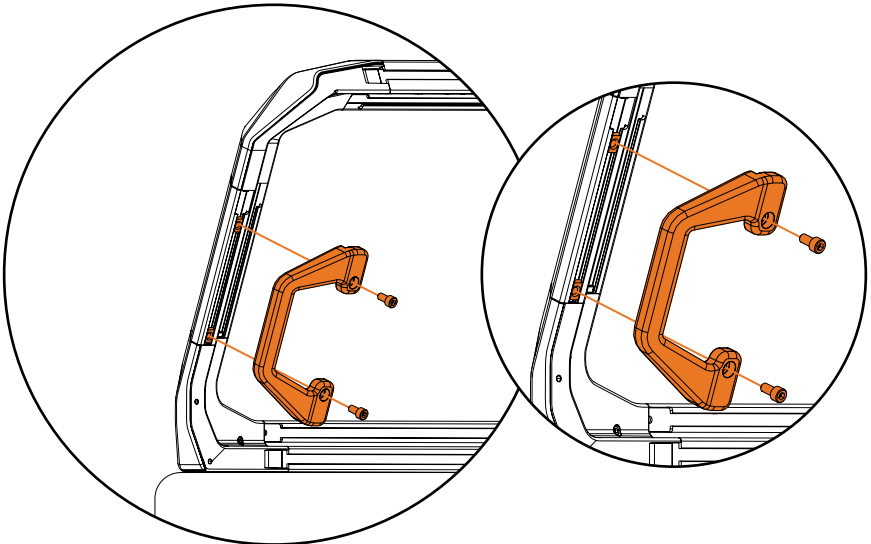

IBEX™

GRAB HANDLE

ASSEMBLY

ASSEMBLY VIDEO

Parts

Grab Handle

(2) M8 x 16 Bolts

(2) T-Nuts

5mm Hex Key

Grab Handle Installation

- 1 Place (2) T-Nuts in rear IBEX™ T-Nut channel on the desired side. The Grab Handle can only be installed at full height configuration.

- 2 Install Grab Handle into T-Nuts using (2) M8 x 16 Bolts.

Warnings

IBEX™

GRAB HANDLE

WARNINGS

- Follow instructions for proper assembly, installation and use.
- Check tightness of all bolts and screws periodically.
- Only use the Grab Handle to grab for balance. Do not use as a tie-down point, a step, or other load bearing uses.
- Drive responsibly.