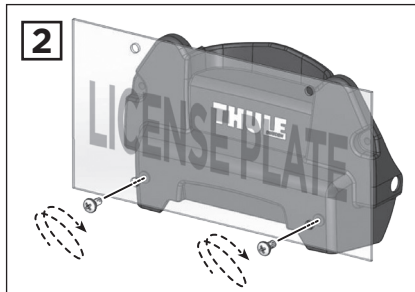

Thule EasyFold XT 903202

License Plate Installation

903202

20170108
506-7311

© Thule Group 2018. All rights reserved.
» PART OF THULE GROUP

Bring your life
thule.com