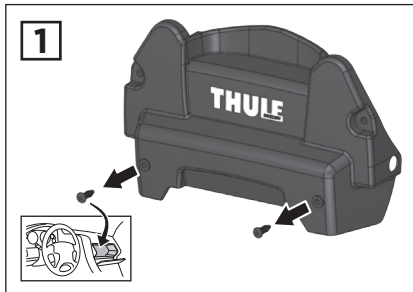

Thule EasyFold XT 903202

License Plate Installation

903202

20170108
506-7311

© Thule Group 2018. All rights reserved.
» PART OF THULE GROUP

Bring your life
thule.com