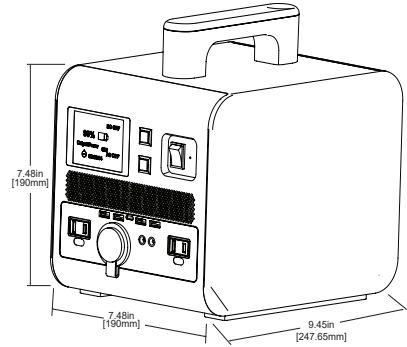

Charge these devices and more!

FEATURES

- Rugged, lightweight and compact.
- Made with anodized, aircraft grade aluminum for unbeatable quality.
- LiFePO4 Lithium battery offers 4x the cycle life of traditional portable packs.
- Equipped with multiple power outlets:
 - 2x AC Outlets
 - 1x USB Type-C
 - 4x USB plugs
 - 1x DC Outlet
- Built-in MPPT Solar Controller maximizes solar charging.
- Passthrough allows you to power your devices and charge your DuraCUBE simultaneously.
- Built-in Battery Management System (BMS) protects against voltage, current, temperature, and reverse-polarity issues.
- Recharge using solar, (sold separately), DC, or AC adapters.
- Limited 2 year warranty.

Side View

Side View

SPECIFICATIONS		
General	Operating Temperature	32 °F to 104 °F (0 °C to 40 °C)
	Dimensions	9.84" x 7.48" x 9.45" (250 mm x 190 mm x 240 mm)
	Weight	18.7 lbs (8.5 kg)
	Simultaneous Charge & Discharge	Yes
Battery	Cell Chemistry	LiFePO4
	Pack Capacity	512Wh (20 Ah, 25.6 V)
	Cycle Life	2000+ cycles
	Storage	Charge every 6 months
	Protection	Over/under voltage, over current, over temperature
AC Output	AC Voltage	120 V
	Frequency	60 Hz
	AC Waveform	Pure Sine Wave
	Continuous Output Power	500 W
	Peak Output Power	1000 W 1 seconds
	Protection	Overload, over temperature
DC Output	USB	4 x USB A: 5V/2.4A, 9V/2A, 12V/1.5A 18W max combined power per pair
		1 x USB-C PD 3.0: 5-15V/3A, 20V/5A 100W max
	DC 12V Barrel Connectors	2x 12V/5A
	DC 12V Cigarette Port	1x 12V/10A
Charging	Wall Charging	12-30V, 8A, 120W max
	Solar Charging	12-30V, 8A, 120W max