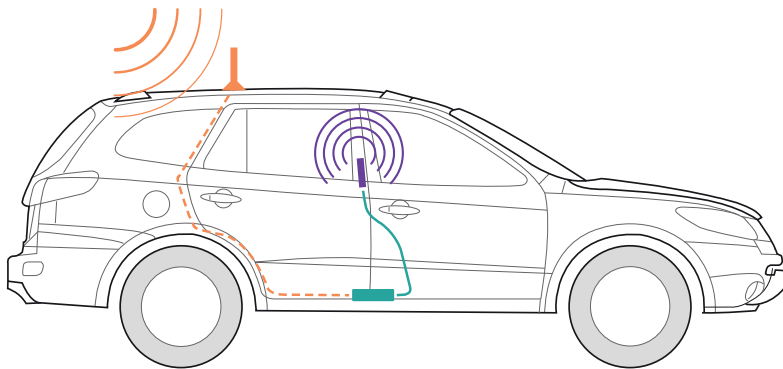

Installation