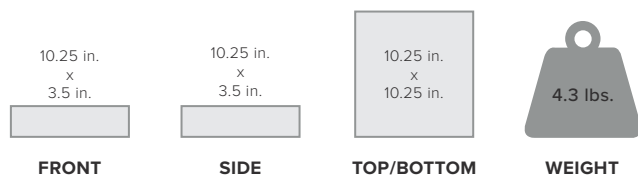

Specifications

MODEL NUMBER	470254*	
FREQUENCIES	Band 12/17	700 MHz
	Band 13	700 MHz
	Band 5	850 MHz
	Band 4	1700/2100 MHz
	Band 25*/2	1900 MHz
MAX GAIN	50 dB	
IMPEDANCE	50 Ohm	
POWER	12V 1.8A	
CONNECTORS	SMB	
BOOSTER DIMENSIONS	6 x 4.5 x 1.5 in.	
BOOSTER WEIGHT	1.80 lbs.	

Available Accessories

Drive Reach
Soft Install Kit
318406*

Package Dimensions

10.25 L x 10.25 W x 3.5 H

MASTER CARTON: 22 L x 18 W x 12.5 H | 45.4 lbs. | QTY 10

FOR PARTNER'S USE

470254_DriveReachFleet_SS_052421