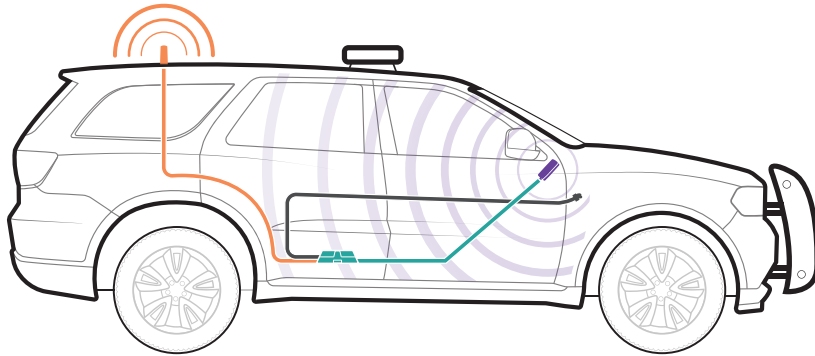

Installation